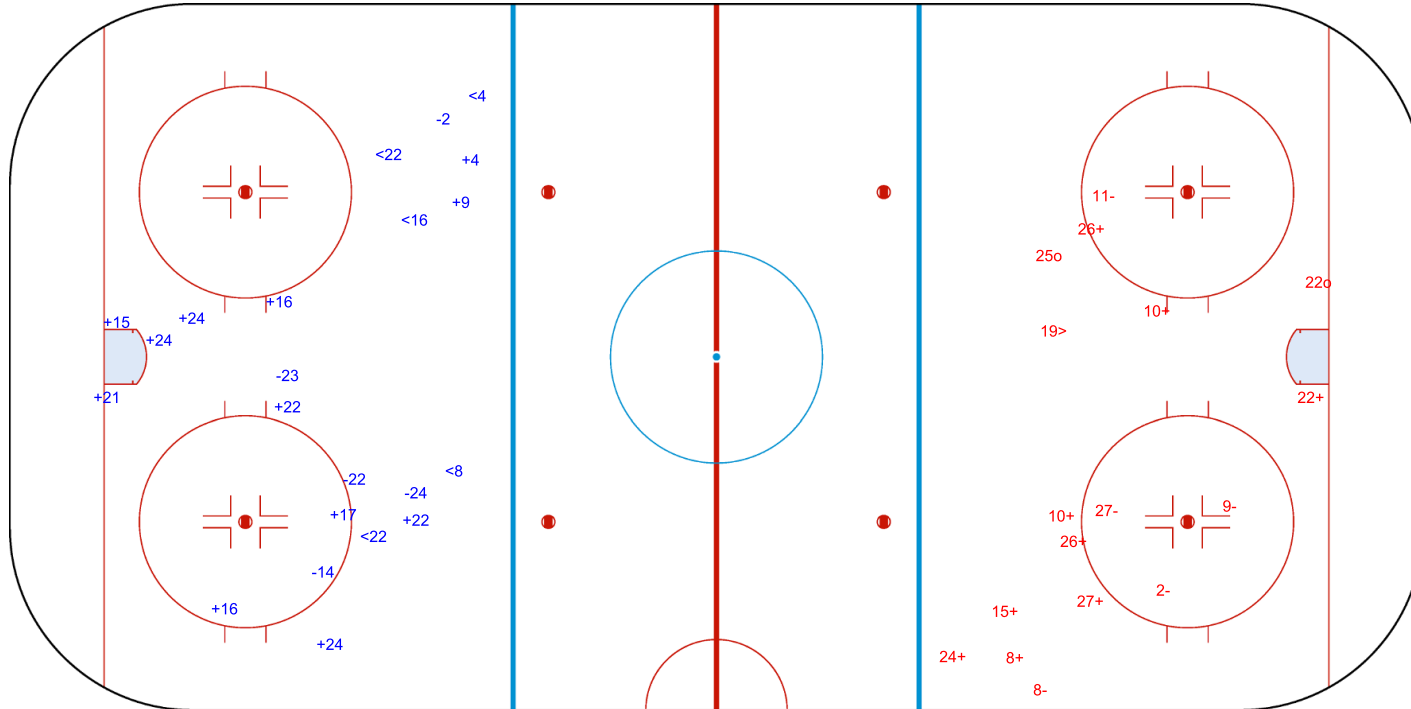

Shots by NOR

Goals (o): 0   SSG (+): 12
SSP (<): 5   SPG (-): 5

GK 1 of LAT

GK 30 of LAT

3rd Period

Shots by LAT

Goals (o): 2   SSG (+): 9
SSP (>): 1   SPG (-): 5

GK 25 of NOR

Legend:		
GK	Goalkeeper	
SPG	Shots past goal	
SSG	Shots saved by goalkeeper	
SSP	Shots saved by player