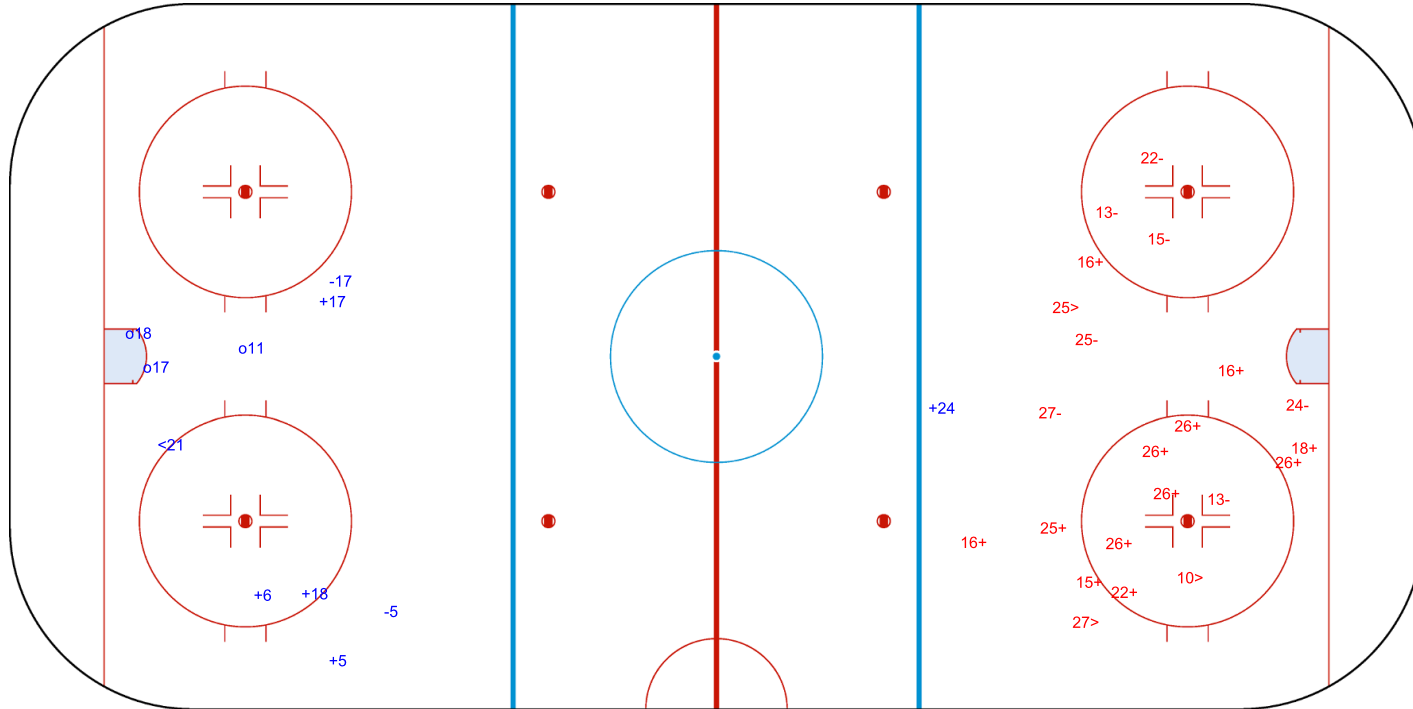

**SHOT CHART**  
**LAT - NOR**

Shots by NOR  
Goals (o): 3  
SSP (<): 1

SSG (+): 5  
SPG (-): 2

GK 30 of LAT

**1st Period**

Shots by LAT  
Goals (o): 0  
SSP (>): 3

SSG (+): 12  
SPG (-): 7

GK 25 of NOR

Shots by LAT  
Goals (o): 1  
SSP (<): 0  
SSG (+): 11  
SPG (-): 9

GK 25 of NOR

NOR → 2nd Period ← LAT

Shots by NOR  
Goals (o): 2  
SSP (>): 2  
SSG (+): 7  
SPG (-): 5

GK 30 of LAT

Shots by NOR

Goals (o): 0    SSG (+): 12  
SSP (<): 5    SPG (-): 5