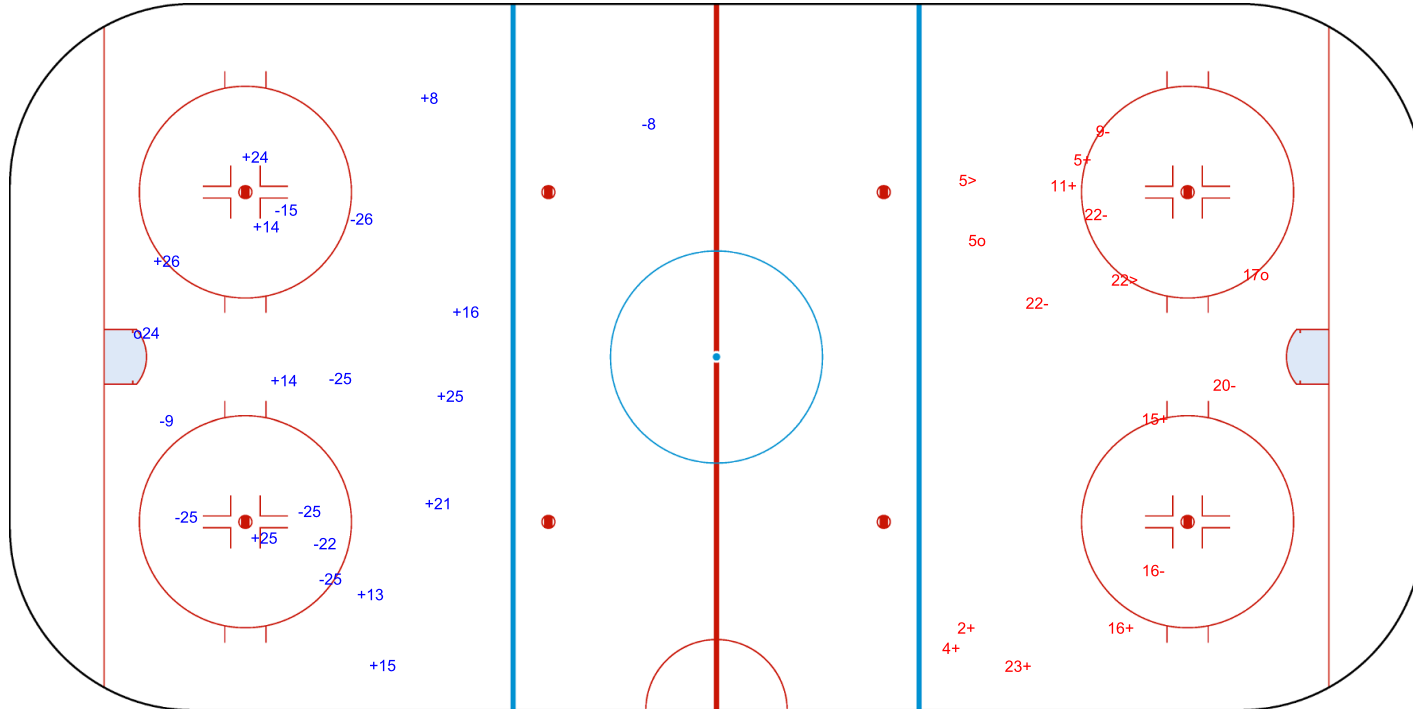

**SHOT CHART**  
**LAT - NOR**

Shots by NOR  
Goals (o): 3  
SSP (<): 1

SSG (+): 5  
SPG (-): 2

GK 30 of LAT

**1st Period**

Shots by LAT  
Goals (o): 0  
SSP (>): 3

SSG (+): 12  
SPG (-): 7

GK 25 of NOR

Shots by LAT  
Goals (o): 1  
SSP (<): 0  
SSG (+): 11  
SPG (-): 9

GK 25 of NOR

NOR → 2nd Period ← LAT

Shots by NOR  
Goals (o): 2  
SSP (>): 2  
SSG (+): 7  
SPG (-): 5

GK 30 of LAT

Shots by NOR

Goals (o): 0    SSG (+): 12  
SSP (<): 5    SPG (-): 5