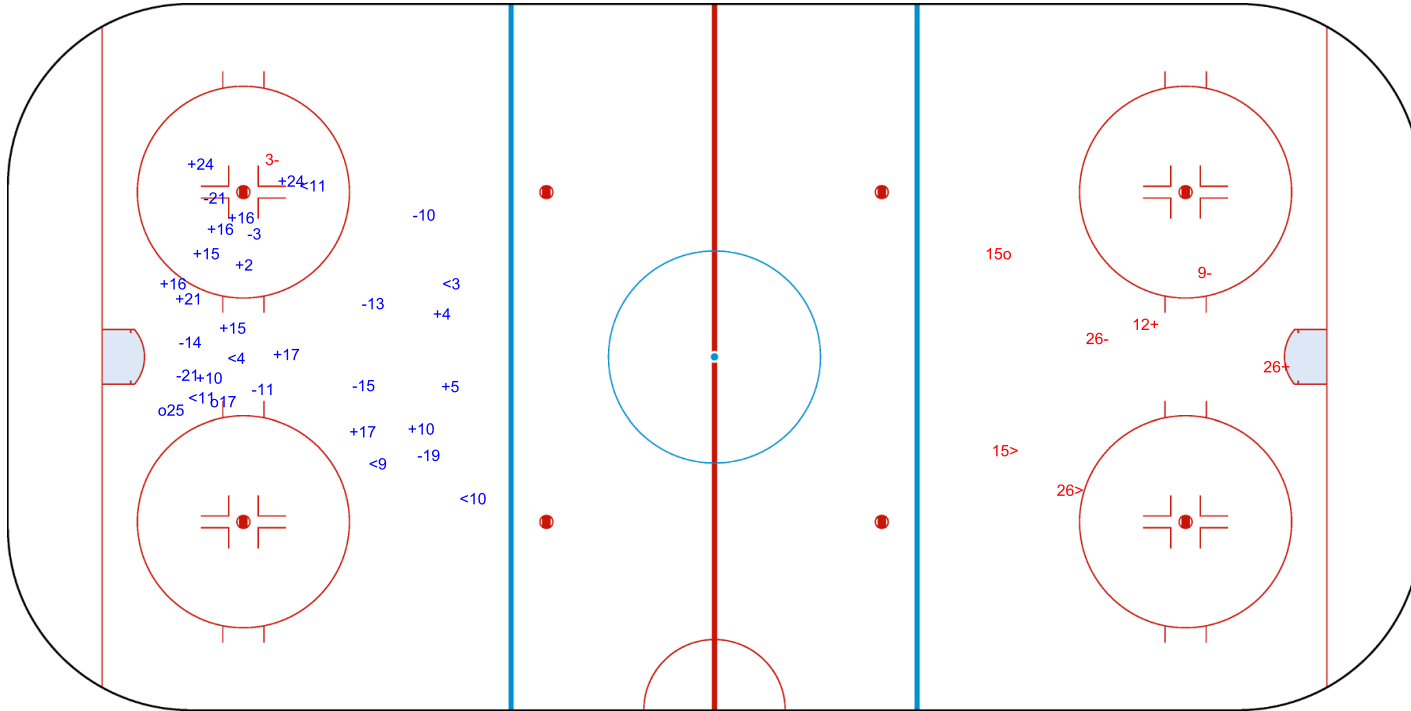

Shots by USA

Goals (o): 2   SSG (+): 15
SSP (<): 6   SPG (-): 9

GK 29 of SUI

SUI → 3rd Period ← USA

Shots by SUI

Goals (o): 1   SSG (+): 2
SSP (>): 2   SPG (-): 3

GK 1 of USA

Legend:	GK Goalkeeper	SPG Shots past goal	SSG Shots saved by goalkeeper	SSP Shots saved by player