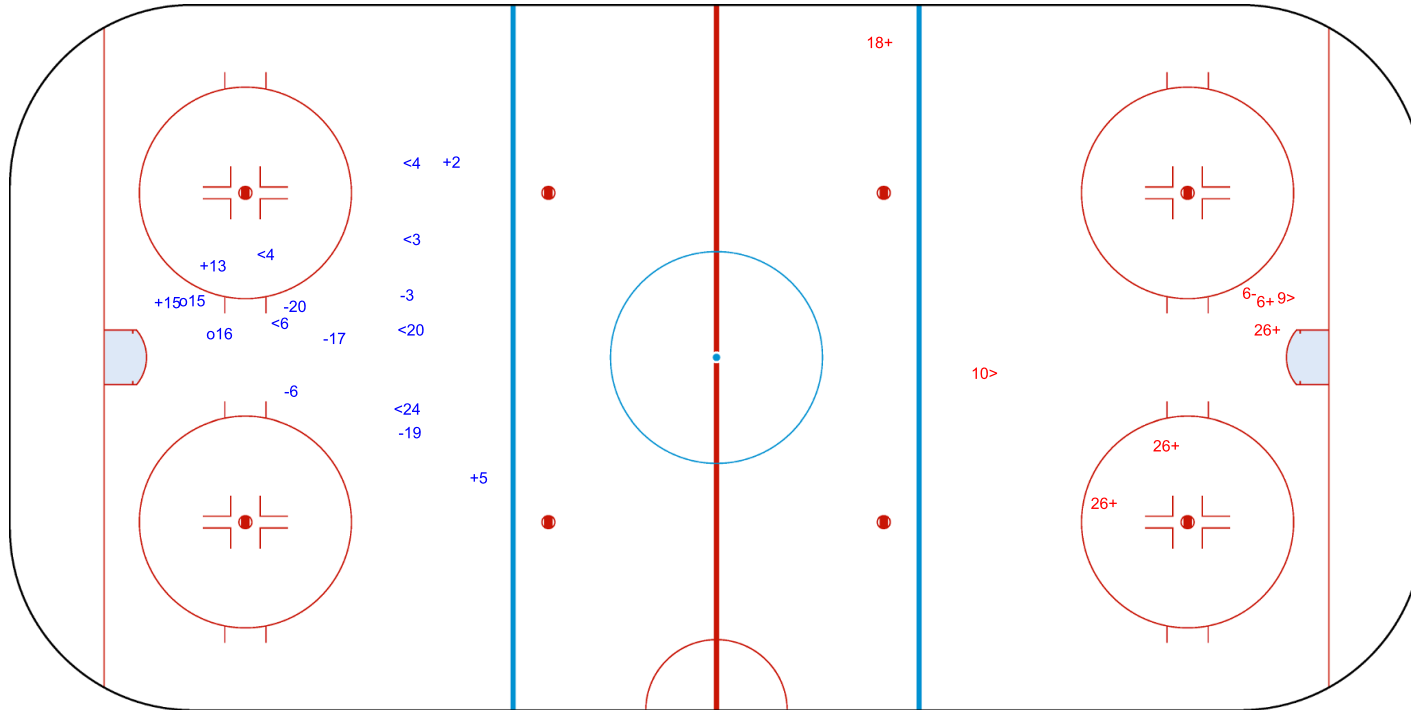

SHOT CHART
USA - SUI

Shots by USA
Goals (o): 2
SSP (<): 6

SSG (+): 4
SPG (-): 5

GK 30 of SUI

1st Period

Shots by SUI
Goals (o): 0
SSP (>): 2

SSG (+): 5
SPG (-): 1

GK 1 of USA

Shots by SUI

Goals (o): 0 SSG (+): 7

SSP (<): 6 SPG (-): 5

GK 1 of USA

2nd Period

Shots by USA

Goals (o): 4 SSG (+): 9

SSP (>): 8 SPG (-): 4