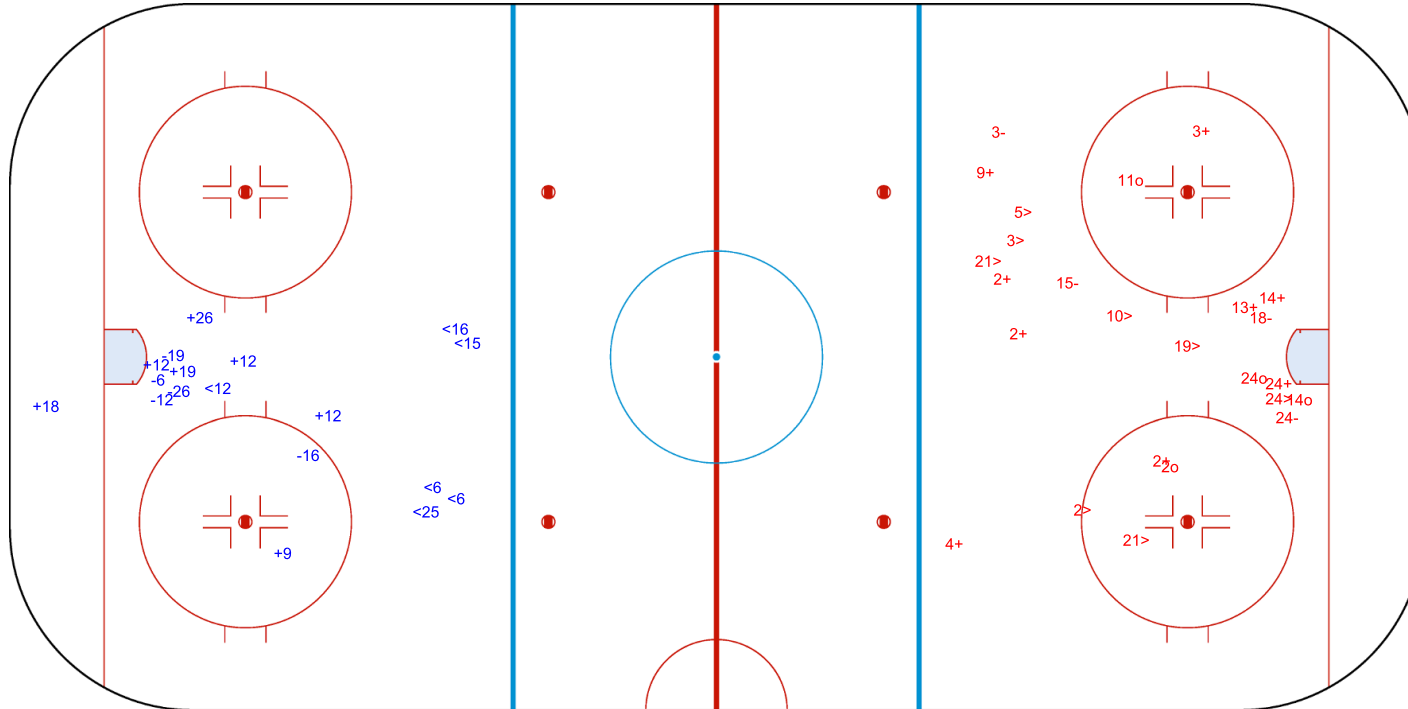

Shots by SUI

Goals (o): 0 SSG (+): 7

SSP (<): 6 SPG (-): 5

GK 1 of USA

2nd Period

Shots by USA

Goals (o): 4 SSG (+): 9

SSP (>): 8 SPG (-): 4