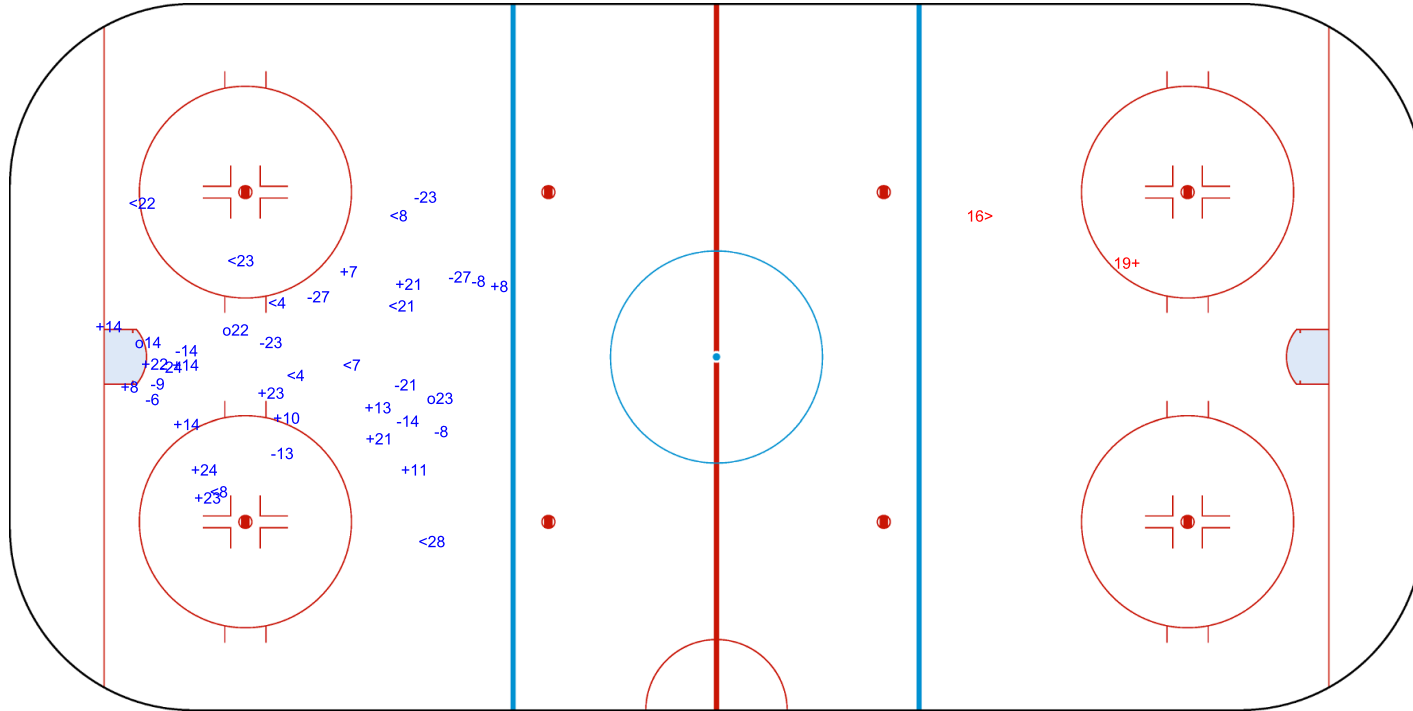

Shots by CAN
Goals (o): 3   SSG (+): 15
SSP (<): 9   SPG (-): 13

GK 30 of SUI

SUI → 3rd Period ← CAN

Shots by SUI
Goals (o): 0   SSG (+): 1
SSP (>): 1   SPG (-): 0

GK 1 of CAN

Legend:	
GK	Goalkeeper
SPG	Shots past goal
SSG	Shots saved by goalkeeper
SSP	Shots saved by player