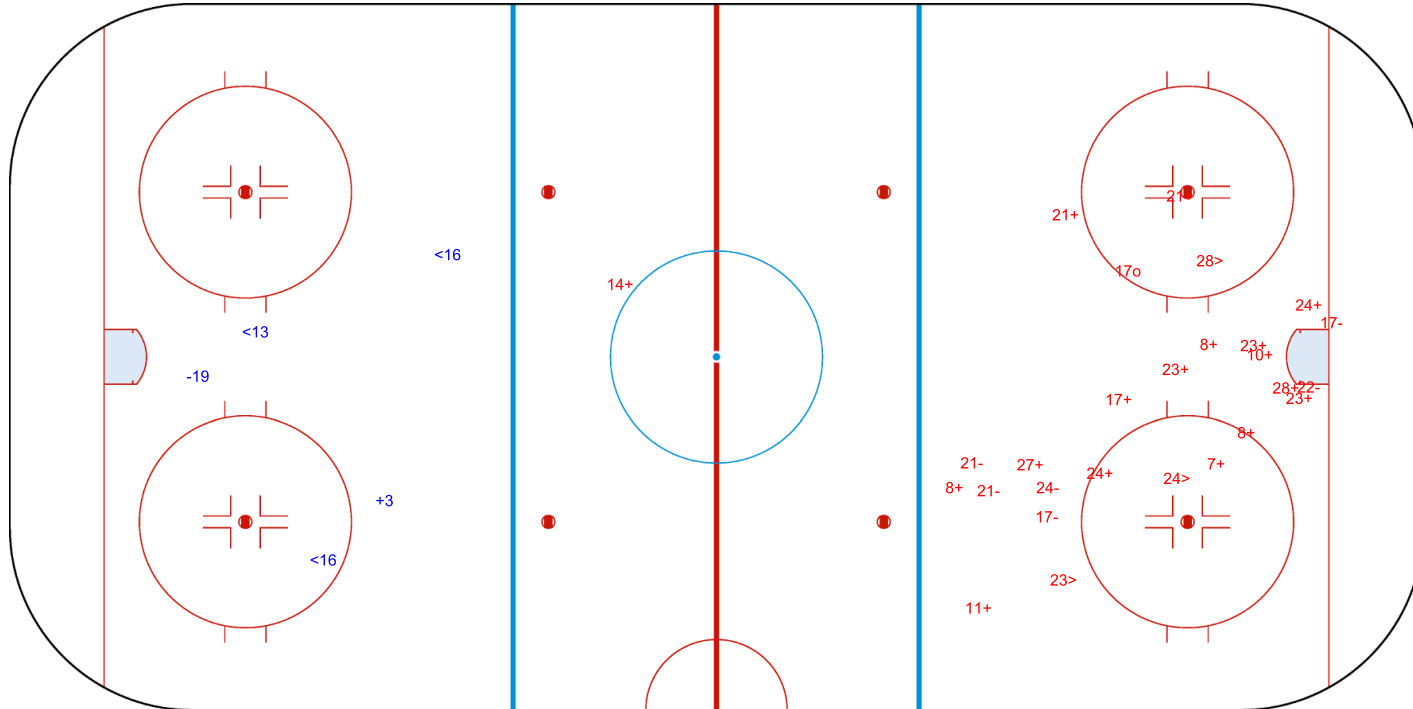

SHOT CHART
CAN - SUI

Shots by CAN
Goals (o): 2 SSG (+): 16
SSP (-): 7 SPG (-): 7

GK 30 of SUI

1st Period

Shots by SUI
Goals (o): 0 SSG (+): 1
SSP (>): 0 SPG (-): 0

GK 1 of CAN

Shots by SUI
Goals (o): 0
SSP (<): 3
SSG (+): 1
SPG (-): 1

GK 1 of CAN

CAN → 2nd Period ← SUI

Shots by CAN
Goals (o): 1
SSP (>): 3
SSG (+): 17
SPG (-): 6

GK 30 of SUI

Shots by CAN
Goals (o): 3 SSG (+): 15
SSP (<): 9 SPG (-): 13

GK 30 of SUI

SUI → 3rd Period ← CAN

Shots by SUI
Goals (o): 0 SSG (+): 1
SSP (>): 1 SPG (-): 0