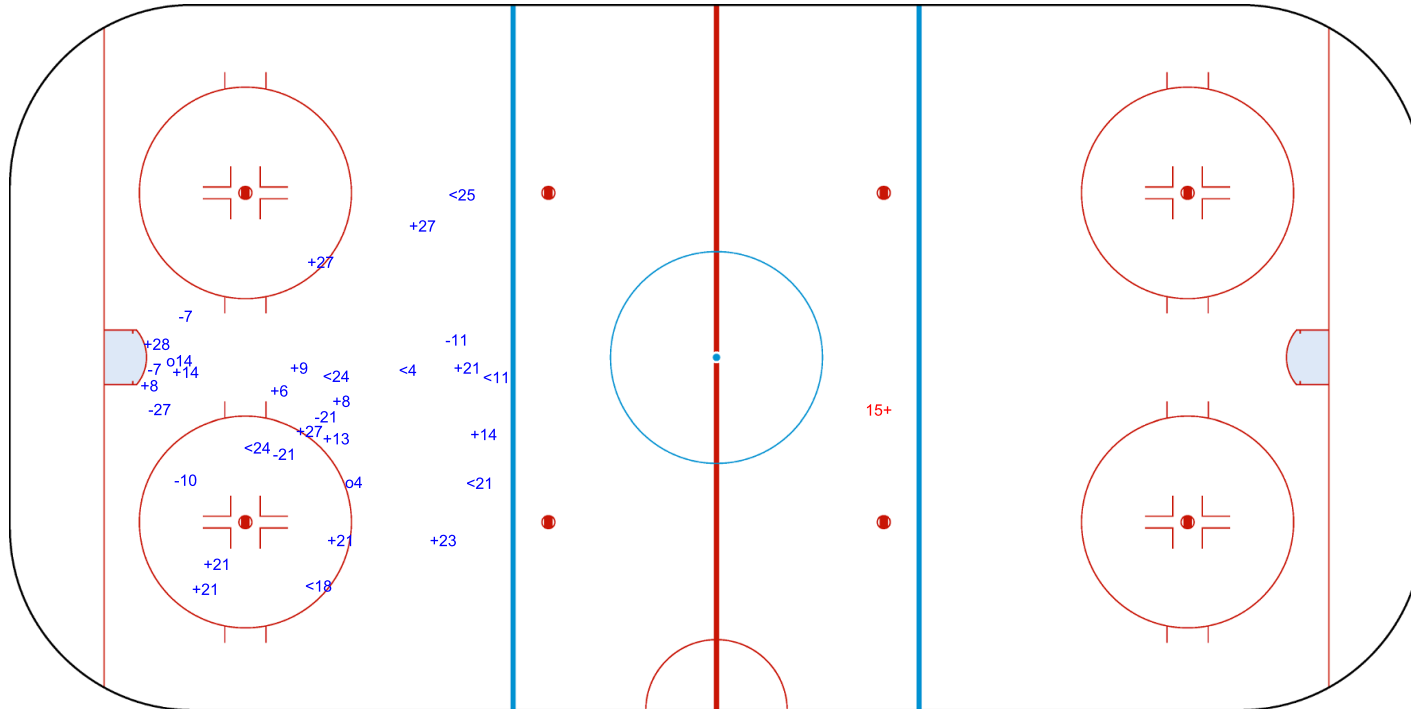

SHOT CHART
CAN - SUI

Shots by CAN
Goals (o): 2 SSG (+): 16
SSP (-): 7 SPG (-): 7

GK 30 of SUI

1st Period

Shots by SUI
Goals (o): 0 SSG (+): 1
SSP (>): 0 SPG (-): 0

GK 1 of CAN

Shots by SUI
Goals (o): 0
SSP (<): 3
SSG (+): 1
SPG (-): 1

GK 1 of CAN

CAN → 2nd Period ← SUI

Shots by CAN
Goals (o): 1
SSP (>): 3
SSG (+): 17
SPG (-): 6

GK 30 of SUI

Shots by CAN
Goals (o): 3 SSG (+): 15
SSP (<): 9 SPG (-): 13

GK 30 of SUI

SUI → 3rd Period ← CAN

Shots by SUI
Goals (o): 0 SSG (+): 1
SSP (>): 1 SPG (-): 0