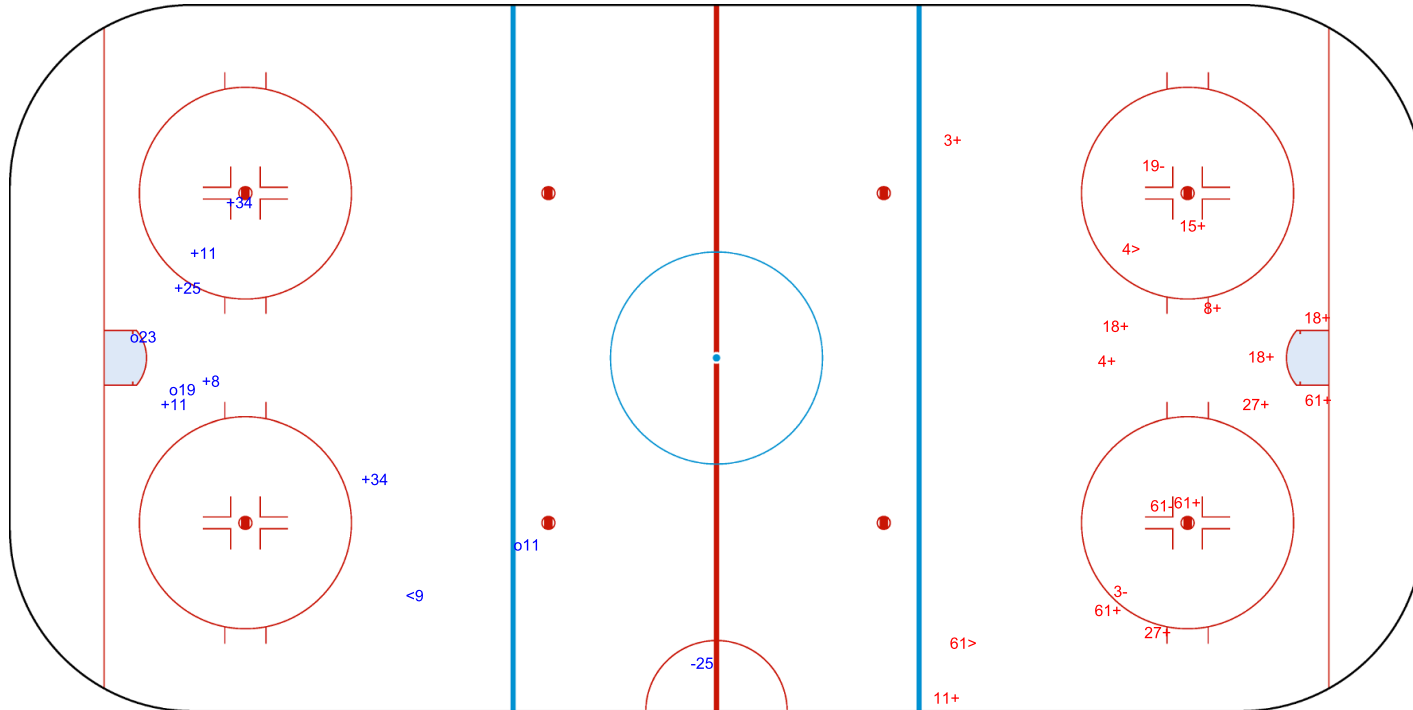

Shots by SWE

Goals (o): 3   SSG (+): 6
SSP (-): 1   SPG (-): 1

GK 31 of JPN

ENG

JPN →   **3rd Period**   ← **SWE**

Shots by JPN

Goals (o): 0   SSG (+): 13
SSP (>): 2   SPG (-): 3

Legend:	
ENG	Empty net goal
GK	Goalkeeper
SPG	Shots past goal
SSG	Shots saved by goalkeeper
SSP	Shots saved by player