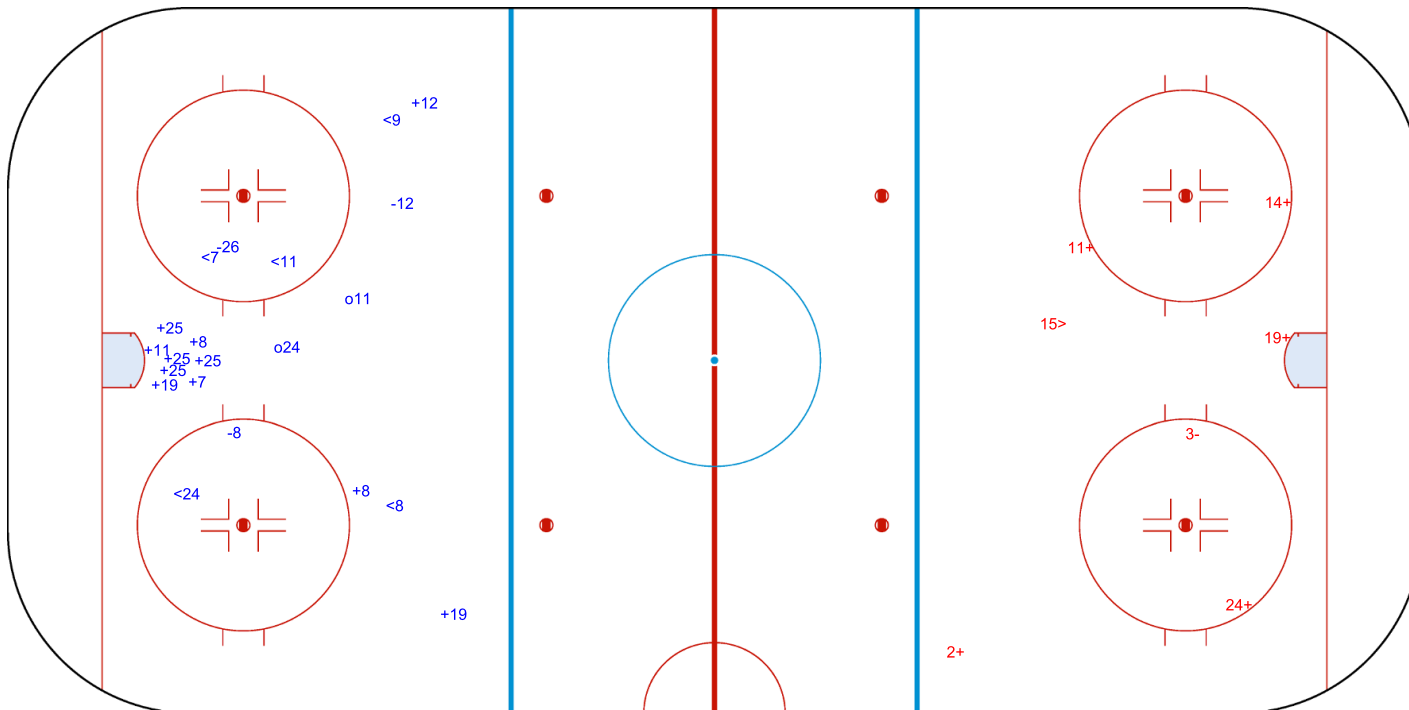

SHOT CHART  
 SWE - JPN

Shots by SWE  
 Goals (o): 2  
 SSP (<): 5

SSG (+): 11  
 SPG (-): 3

GK 31 of JPN

1st Period

Shots by JPN  
 Goals (o): 0  
 SSP (>): 1

SSG (+): 5  
 SPG (-): 1

GK 30 of SWE

Shots by JPN

Goals (o): 2

SSG (+): 2

SSP (<): 1

SPG (-): 1

GK 30 of SWE

**2nd Period**

Shots by SWE