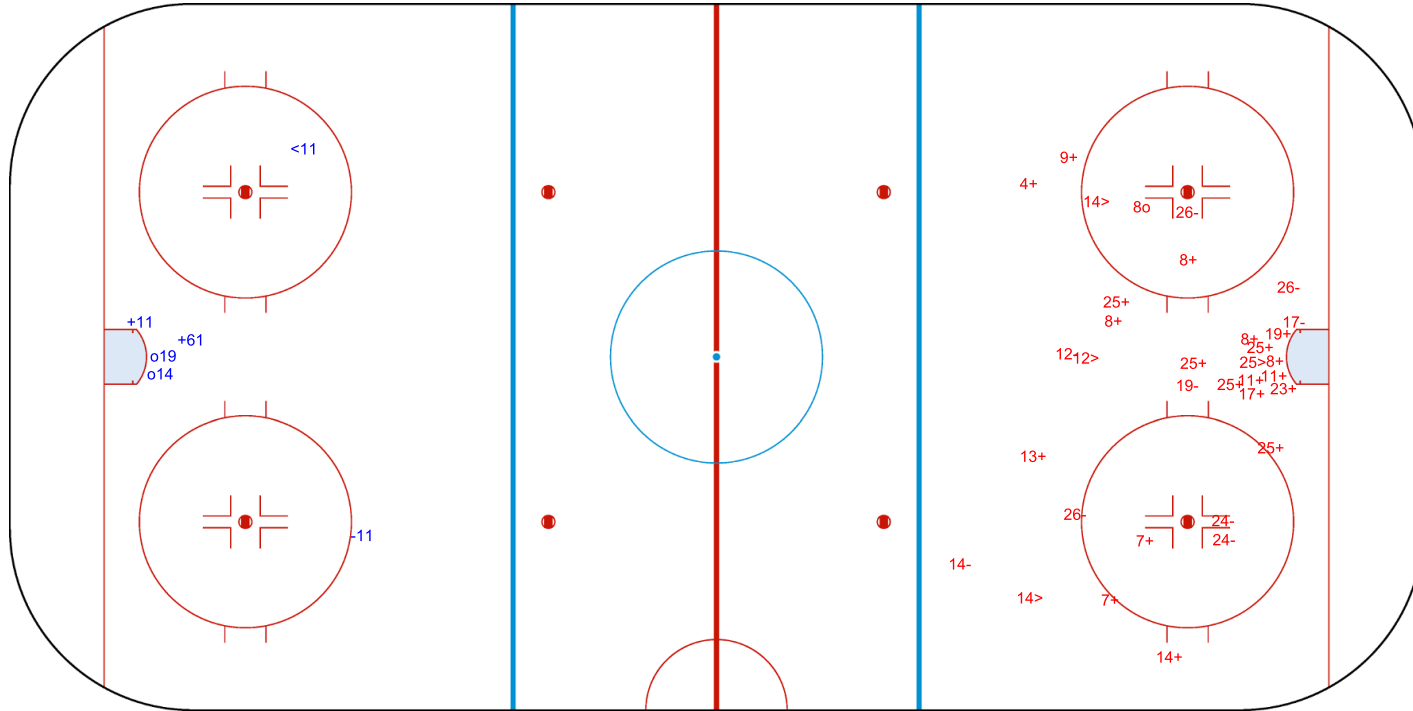

SHOT CHART  
 SWE - JPN

Shots by SWE  
 Goals (o): 2  
 SSP (<): 5

SSG (+): 11  
 SPG (-): 3

GK 31 of JPN

1st Period

Shots by JPN  
 Goals (o): 0  
 SSP (>): 1

SSG (+): 5  
 SPG (-): 1

GK 30 of SWE

Shots by JPN

Goals (o): 2

SSG (+): 2

SSP (<): 1

SPG (-): 1

GK 30 of SWE

**2nd Period**

Shots by SWE