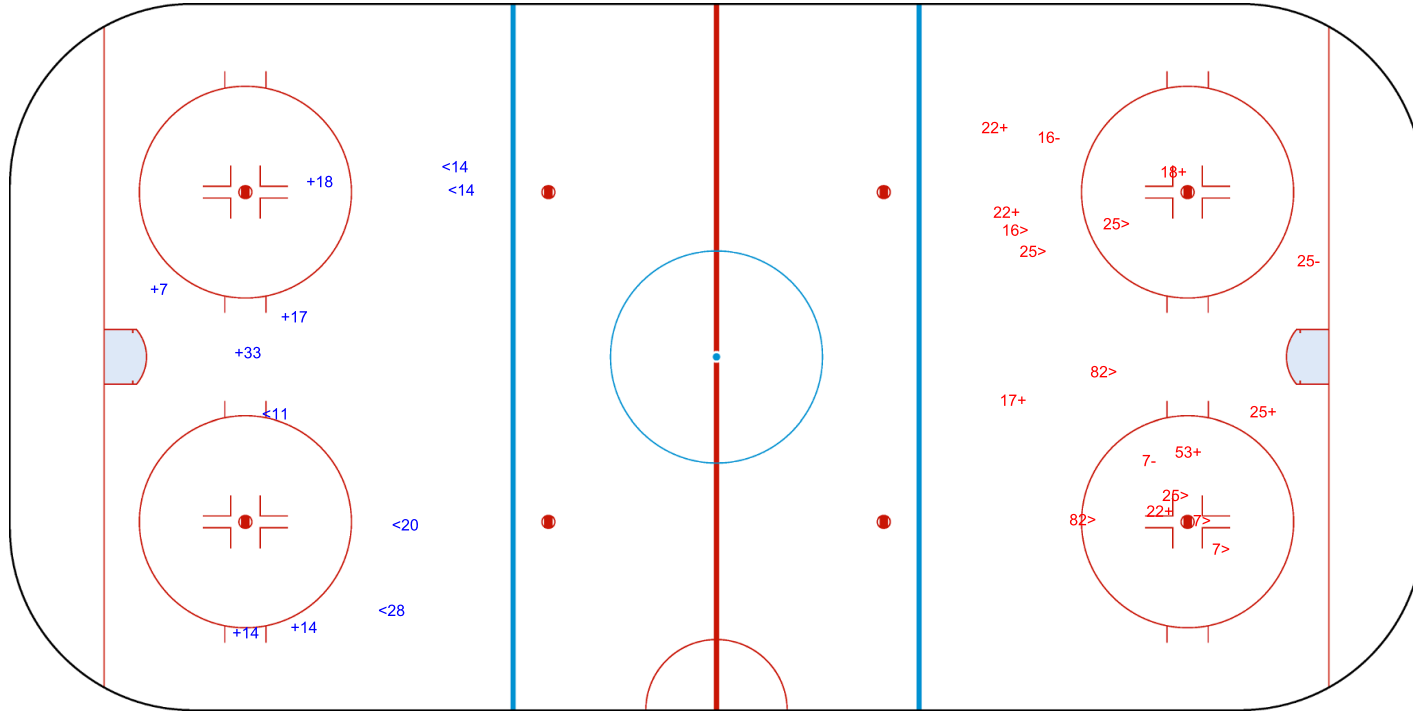

Shots by GER

Goals (o): 0   SSG (+): 6
SSP (<): 5   SPG (-): 0

GK 20 of SUI

GK 29 of SUI

SUI

3rd Period

GER

Shots by SUI

Goals (o): 0   SSG (+): 7
SSP (>): 8   SPG (-): 3

GK 35 of GER