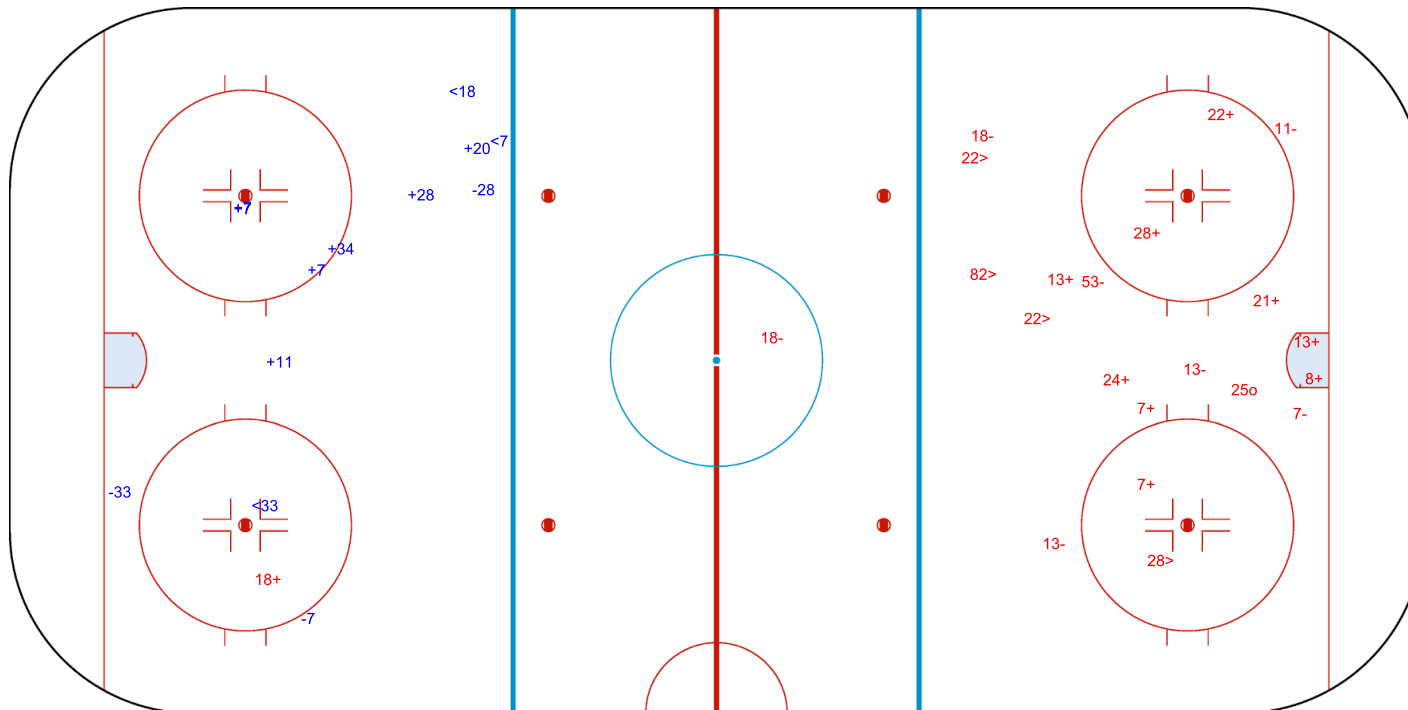

SHOT CHART

SUI - GER

1st Period

Shots by GER

Goals (o): 0   SSG (+): 7
SSP (-): 3   SPG (-): 3

GK 20 of SUI

Shots by SUI

Goals (o): 1   SSG (+): 10
SSP (>): 4   SPG (-): 7

GK 35 of GER