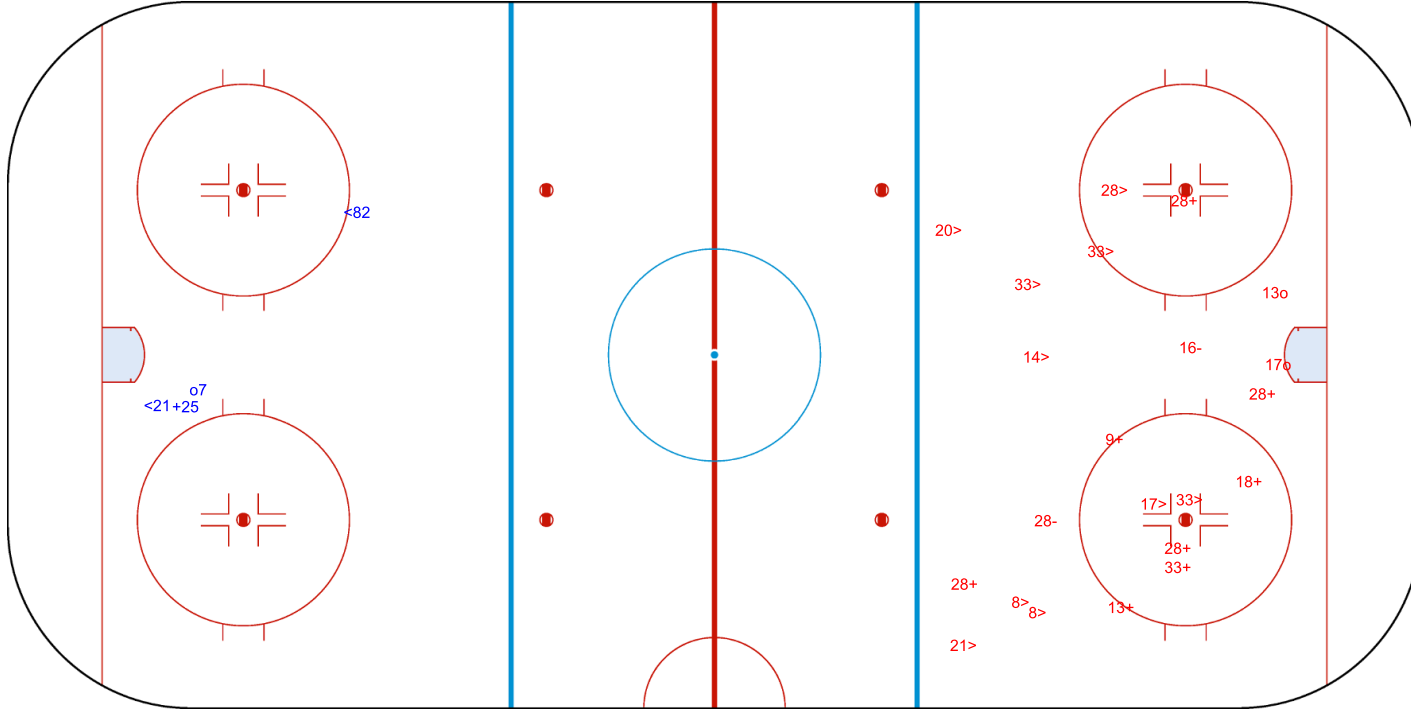

GK 35 of GER

Shots by SUI  
 Goals (o): 1  
 SSP (<): 2  
 SSG (+): 1  
 SPG (-): 0

GK 35 of GER

GER → 2nd Period ← SUI

Shots by GER  
 Goals (o): 2  
 SSP (>): 10  
 SSG (+): 8  
 SPG (-): 2

GK 20 of SUI

Shots by GER