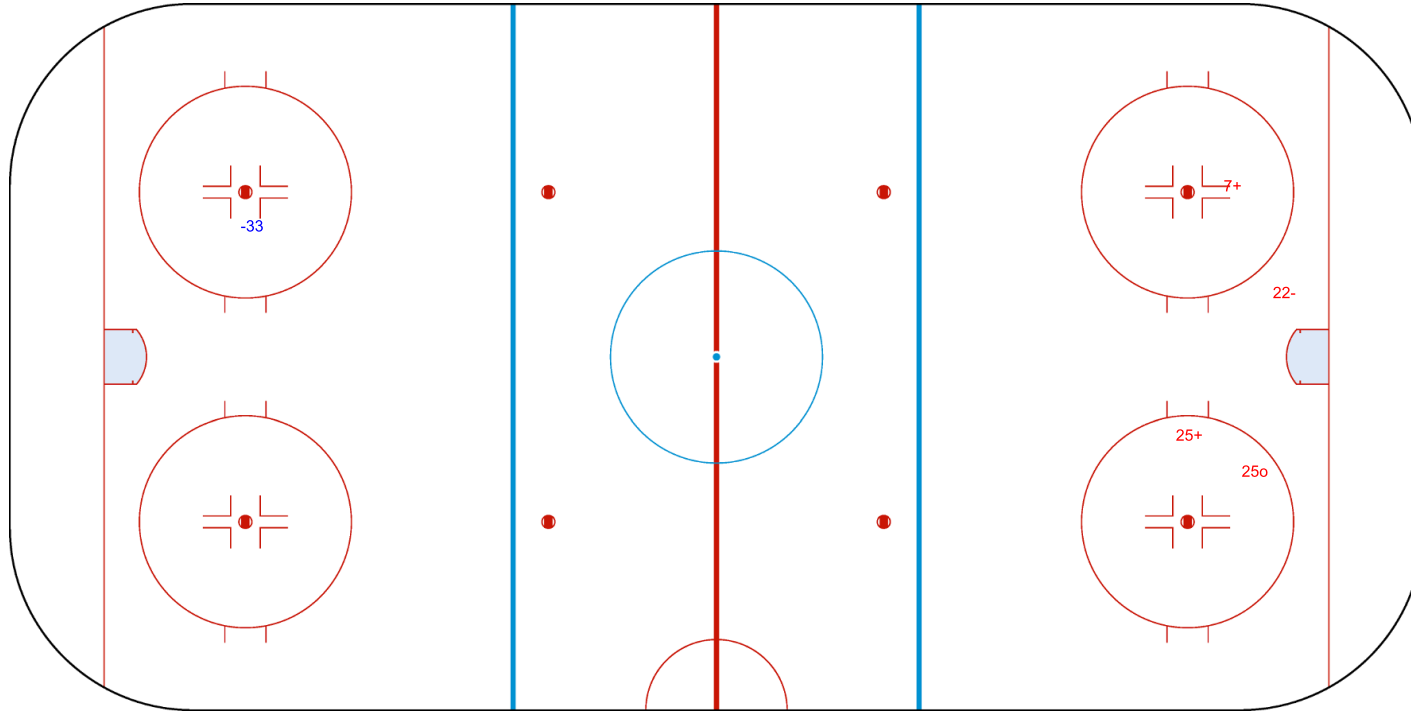

Shots by SUI

Goals (o): 1

SSG (+): 2

SSP (>): 0

SPG (-): 1

GK 35 of GER

<b>Legend:</b>	<b>GK</b> Goalkeeper	<b>SPG</b> Shots past goal	<b>SSG</b> Shots saved by goalkeeper	<b>SSP</b> Shots saved by player
----------------	----------------------	----------------------------	--------------------------------------	----------------------------------