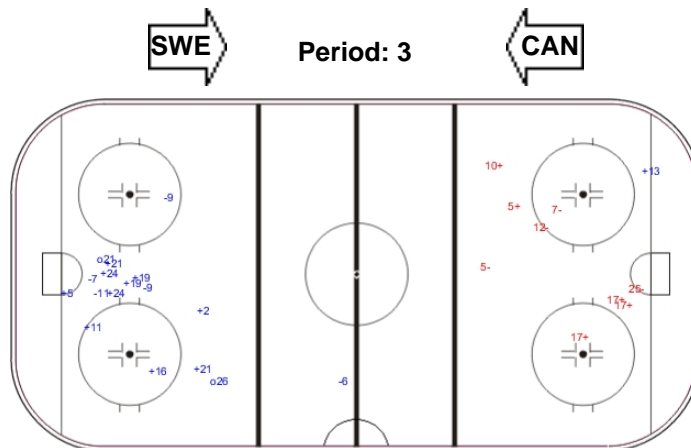

Goals (o): 0 SSG (+): 17
SSP (-): 0 SPG (-): 9

GK 1 of SWE

Shots by SWE

Goals (o): 0 SSG (+): 5
SSP (-): 0 SPG (-): 4

GK 29 of CAN

LEGEND

ENG Empty net goal GK Goalkeeper SPG Shots past goal SSG Shots saved by goalkeeper SSP Shots saved by player