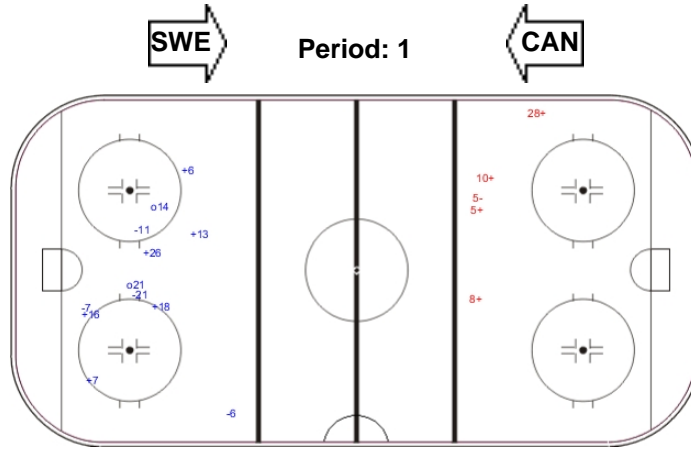

Goals (o): 0 SSG (+): 17
SSP (-): 0 SPG (-): 9

GK 1 of SWE

Shots by SWE

Goals (o): 0 SSG (+): 5
SSP (-): 0 SPG (-): 4

GK 29 of CAN

LEGEND

ENG Empty net goal GK Goalkeeper SPG Shots past goal SSG Shots saved by goalkeeper SSP Shots saved by player