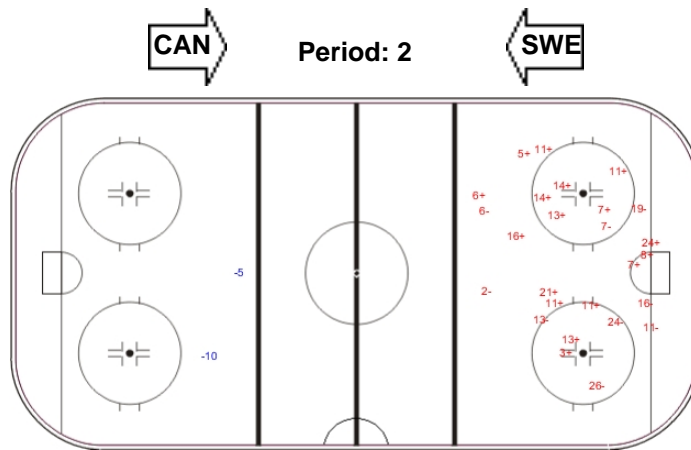

Goals (o): 0 SSG (+): 17
SSP (-): 0 SPG (-): 9

GK 1 of SWE

Shots by SWE

Goals (o): 0 SSG (+): 5
SSP (-): 0 SPG (-): 4

GK 29 of CAN

LEGEND

ENG Empty net goal GK Goalkeeper SPG Shots past goal SSG Shots saved by goalkeeper SSP Shots saved by player