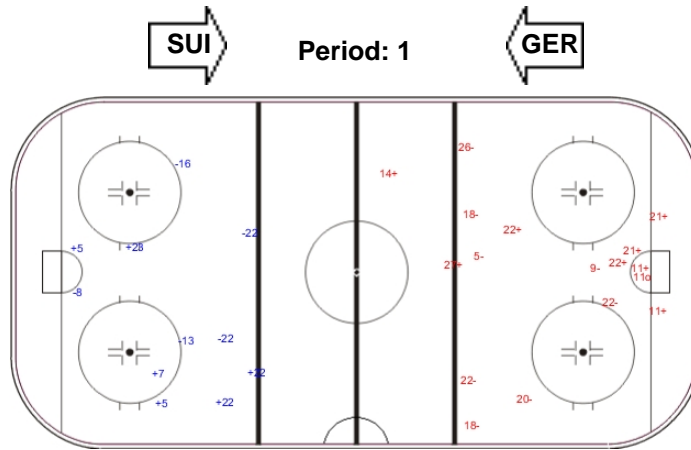

SHOT CHART

SUI - GER

Shots by GER

Goals (o): 0   SSG (+): 6
SSP (-): 0   SPG (-): 5

GK 29 of SUI

Shots by SUI

Goals (o): 2   SSG (+): 13
SSP (-): 0   SPG (-): 9

GK 25 of GER

Shots by GER

Goals (o): 0   SSG (+): 8
SSP (-): 0   SPG (-): 8

GK 29 of SUI

Shots by SUI

Goals (o): 1   SSG (+): 8
SSP (-): 0   SPG (-): 8

GK 25 of GER

Shots by GER

Goals (o): 0   SSG (+): 4
SSP (-): 0   SPG (-): 2

GK 29 of SUI

Shots by SUI

Goals (o): 0   SSG (+): 6
SSP (-): 0   SPG (-): 11

GK 25 of GER

LEGEND

GK Goalkeeper   **SPG** Shots past goal   **SSG** Shots saved by goalkeeper   **SSP** Shots saved by player