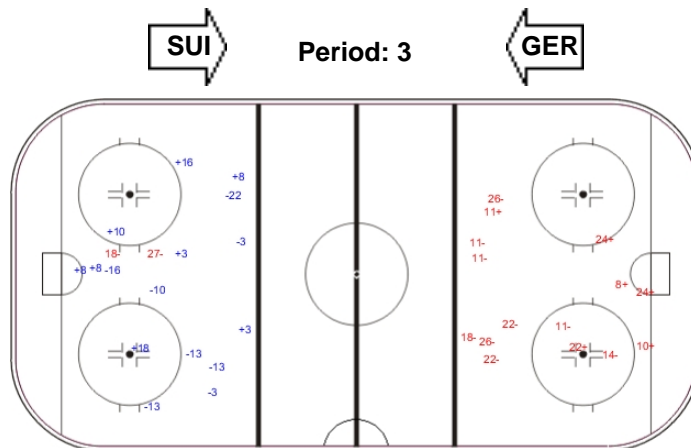

SHOT CHART

SUI - GER

Shots by GER

Goals (o): 0   SSG (+): 6
SSP (-): 0   SPG (-): 5

GK 29 of SUI

Shots by SUI

Goals (o): 2   SSG (+): 13
SSP (-): 0   SPG (-): 9

GK 25 of GER

Shots by GER

Goals (o): 0   SSG (+): 8
SSP (-): 0   SPG (-): 8

GK 29 of SUI

Shots by SUI

Goals (o): 1   SSG (+): 8
SSP (-): 0   SPG (-): 8

GK 25 of GER

Shots by GER

Goals (o): 0   SSG (+): 4
SSP (-): 0   SPG (-): 2

GK 29 of SUI

Shots by SUI

Goals (o): 0   SSG (+): 6
SSP (-): 0   SPG (-): 11

GK 25 of GER

LEGEND

GK Goalkeeper   **SPG** Shots past goal   **SSG** Shots saved by goalkeeper   **SSP** Shots saved by player