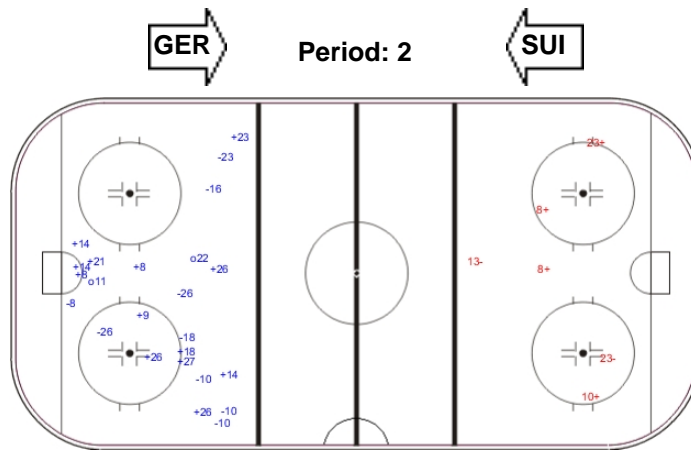

SHOT CHART

SUI - GER

Shots by GER

Goals (o): 0   SSG (+): 6
SSP (-): 0   SPG (-): 5

GK 29 of SUI

Shots by SUI

Goals (o): 2   SSG (+): 13
SSP (-): 0   SPG (-): 9

GK 25 of GER

Shots by GER

Goals (o): 0   SSG (+): 8
SSP (-): 0   SPG (-): 8

GK 29 of SUI

Shots by SUI

Goals (o): 1   SSG (+): 8
SSP (-): 0   SPG (-): 8

GK 25 of GER

Shots by GER

Goals (o): 0   SSG (+): 4
SSP (-): 0   SPG (-): 2

GK 29 of SUI

Shots by SUI

Goals (o): 0   SSG (+): 6
SSP (-): 0   SPG (-): 11

GK 25 of GER

LEGEND

GK Goalkeeper   **SPG** Shots past goal   **SSG** Shots saved by goalkeeper   **SSP** Shots saved by player