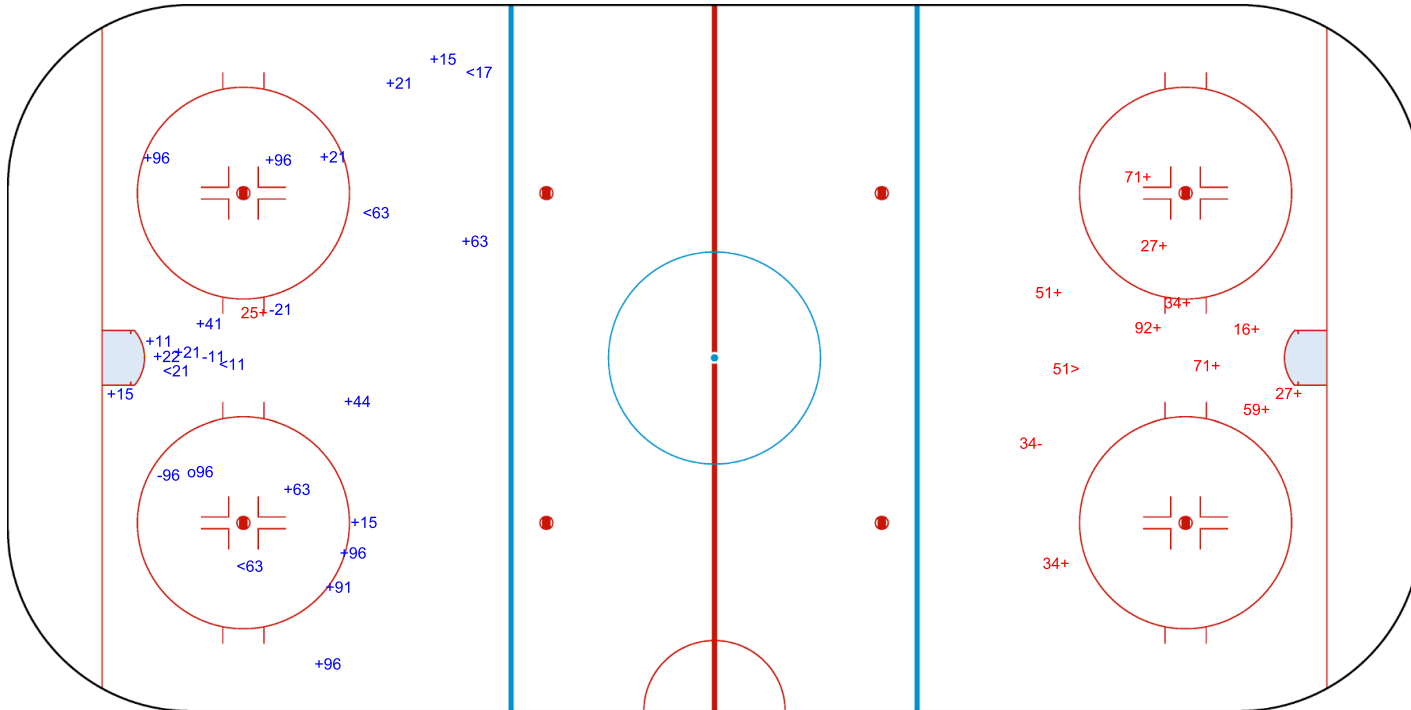

SHOT CHART NIT - CAR

Shots by NIT
Goals (o): 3
SSP (<): 9
SSG (+): 11
SPG (-): 2

CAR → 1st Period ← NIT

Shots by CAR
Goals (o): 0
SSP (>): 6
SSG (+): 17
SPG (-): 4

Shots by CAR
Goals (o): 1
SSP (<): 5
SSG (+): 17
SPG (-): 3

NIT → 2nd Period ← CAR

Shots by NIT
Goals (o): 0
SSP (>): 1
SSG (+): 11
SPG (-): 1

GK 33 of NIT

GK 31 of CAR

Shots by NIT
Goals (o): 0 SSG (+): 8
SSP (<): 0 SPG (-): 4

GK 31 of CAR

CAR → 3rd Period ← NIT

Shots by CAR
Goals (o): 1 SSG (+): 11
SSP (>): 9 SPG (-): 10