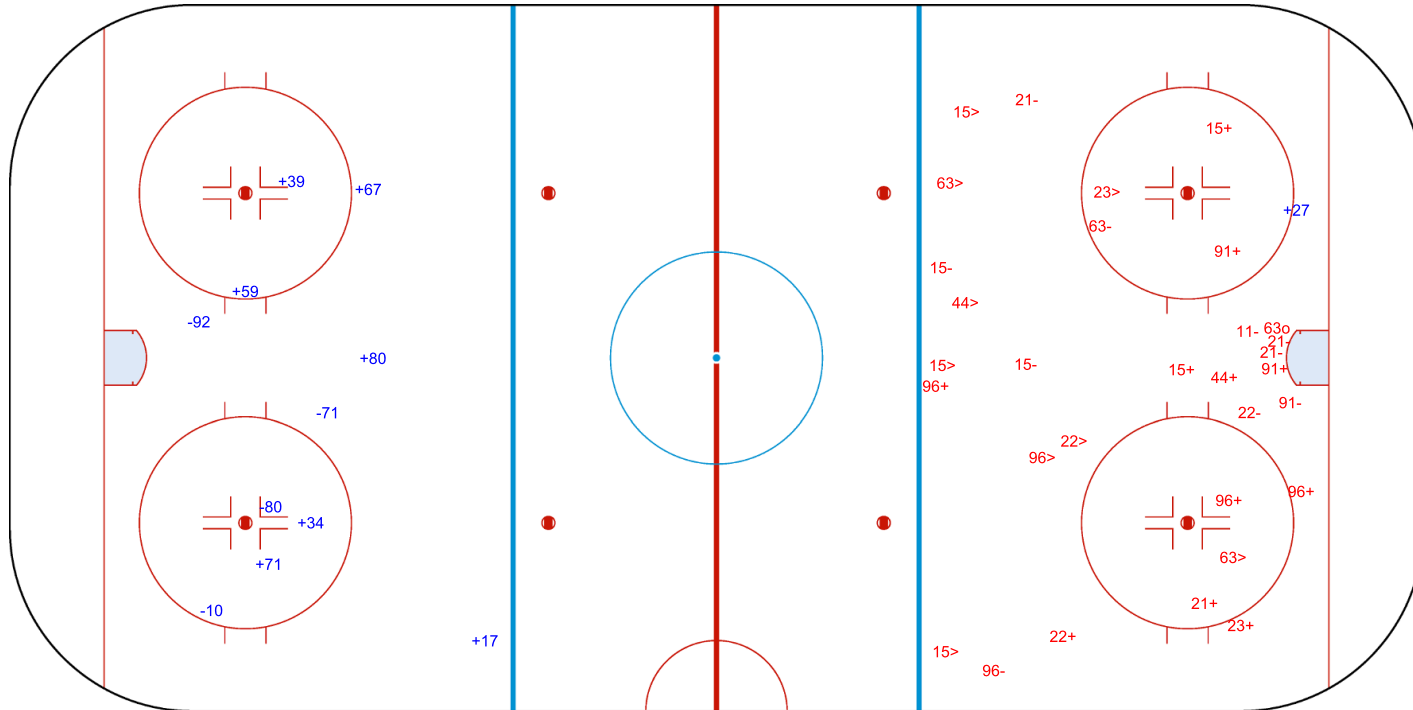

Shots by NIT
Goals (o): 0   SSG (+): 8
SSP (<): 0   SPG (-): 4

GK 31 of CAR

CAR → 3rd Period ← NIT

Shots by CAR
Goals (o): 1   SSG (+): 11
SSP (>): 9   SPG (-): 10

GK 33 of NIT

Legend:			
GK	Goalkeeper	SPG	Shots past goal
SSG	Shots saved by goalkeeper	SSP	Shots saved by player