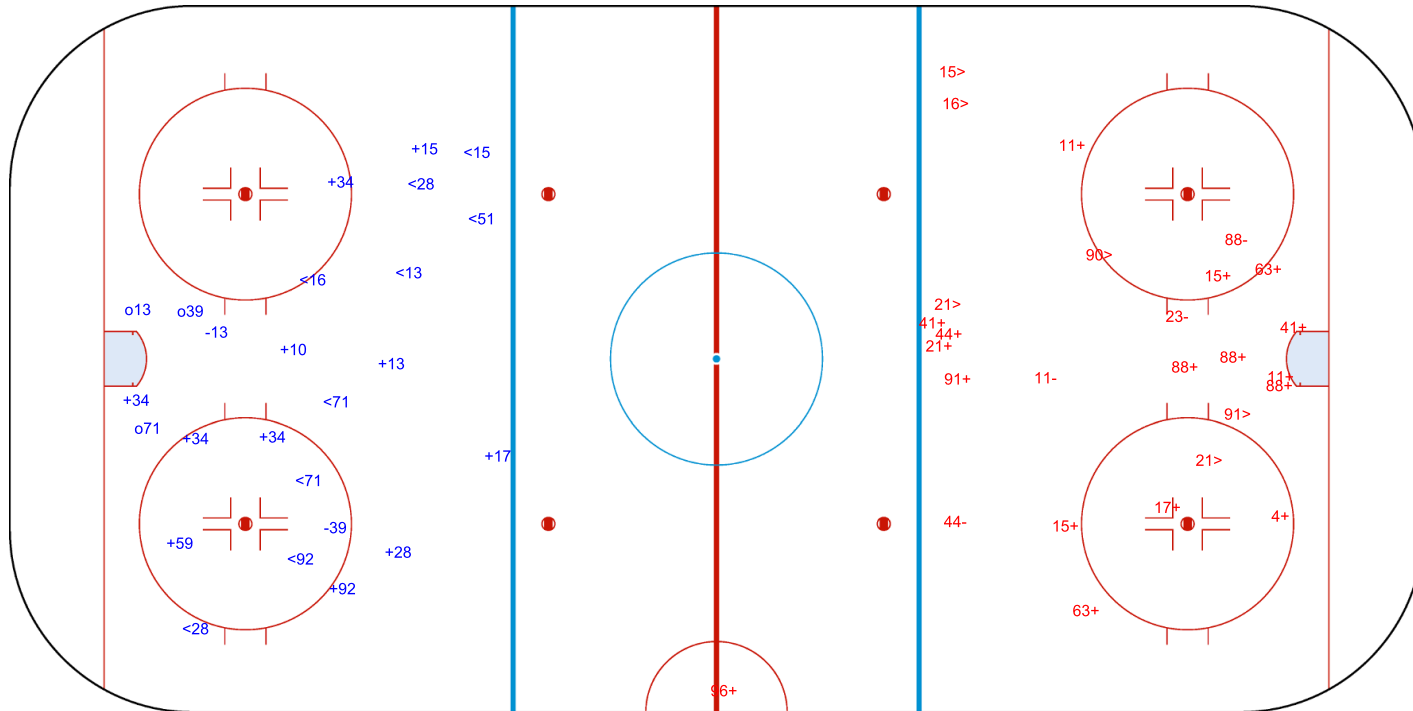

SHOT CHART NIT - CAR

Shots by NIT
Goals (o): 3
SSP (<): 9
SSG (+): 11
SPG (-): 2

CAR → 1st Period ← NIT

Shots by CAR
Goals (o): 0
SSP (>): 6
SSG (+): 17
SPG (-): 4

Shots by CAR
Goals (o): 1
SSP (<): 5
SSG (+): 17
SPG (-): 3

NIT → 2nd Period ← CAR

Shots by NIT
Goals (o): 0
SSP (>): 1
SSG (+): 11
SPG (-): 1

GK 33 of NIT

GK 31 of CAR

Shots by NIT
Goals (o): 0 SSG (+): 8
SSP (<): 0 SPG (-): 4

GK 31 of CAR

CAR → 3rd Period ← NIT

Shots by CAR
Goals (o): 1 SSG (+): 11
SSP (>): 9 SPG (-): 10