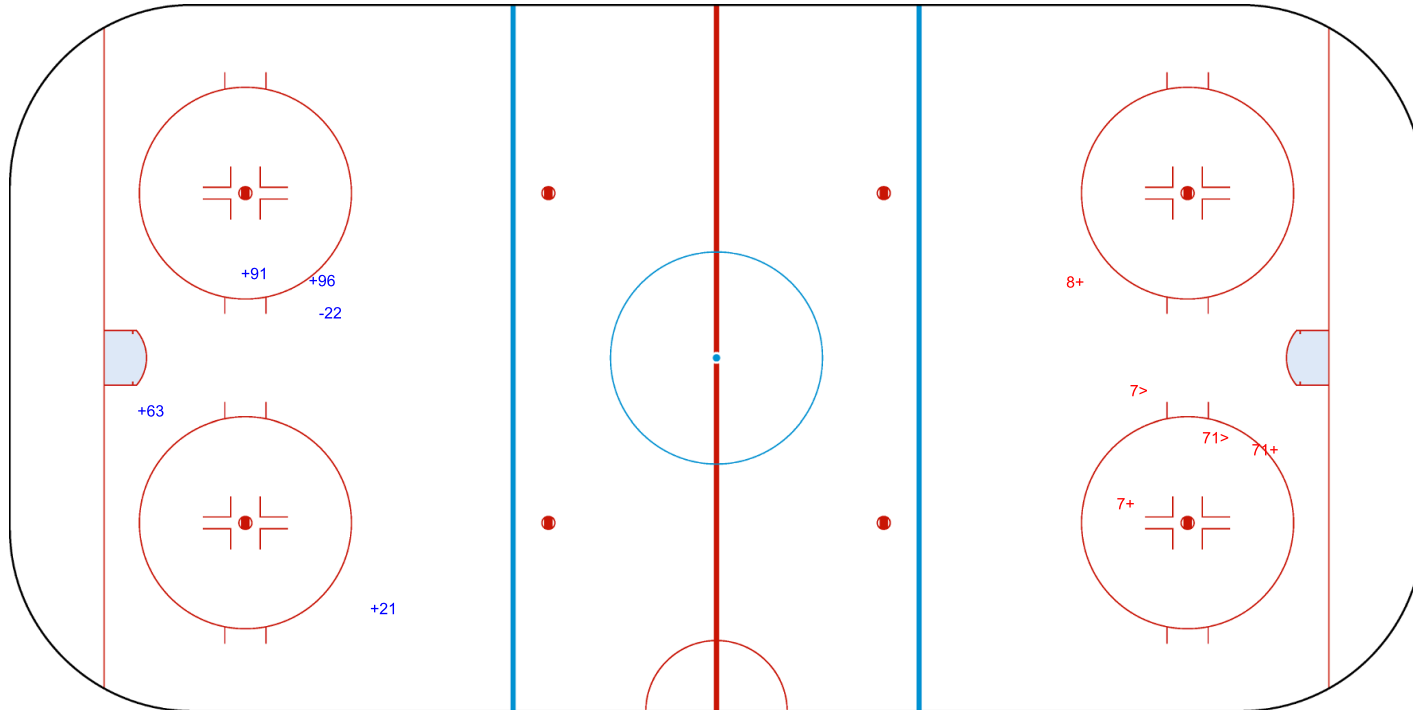

Shots by CAR
Goals (o): 0   SSG (+): 4
SSP (<): 0   SPG (-): 1

GK 31 of ANG

Overtime

Shots by ANG
Goals (o): 0   SSG (+): 3
SSP (>): 2   SPG (-): 0

GK 33 of CAR

Legend:		
GK	Goalkeeper	
SPG	Shots past goal	
SSG	Shots saved by goalkeeper	
SSP	Shots saved by player