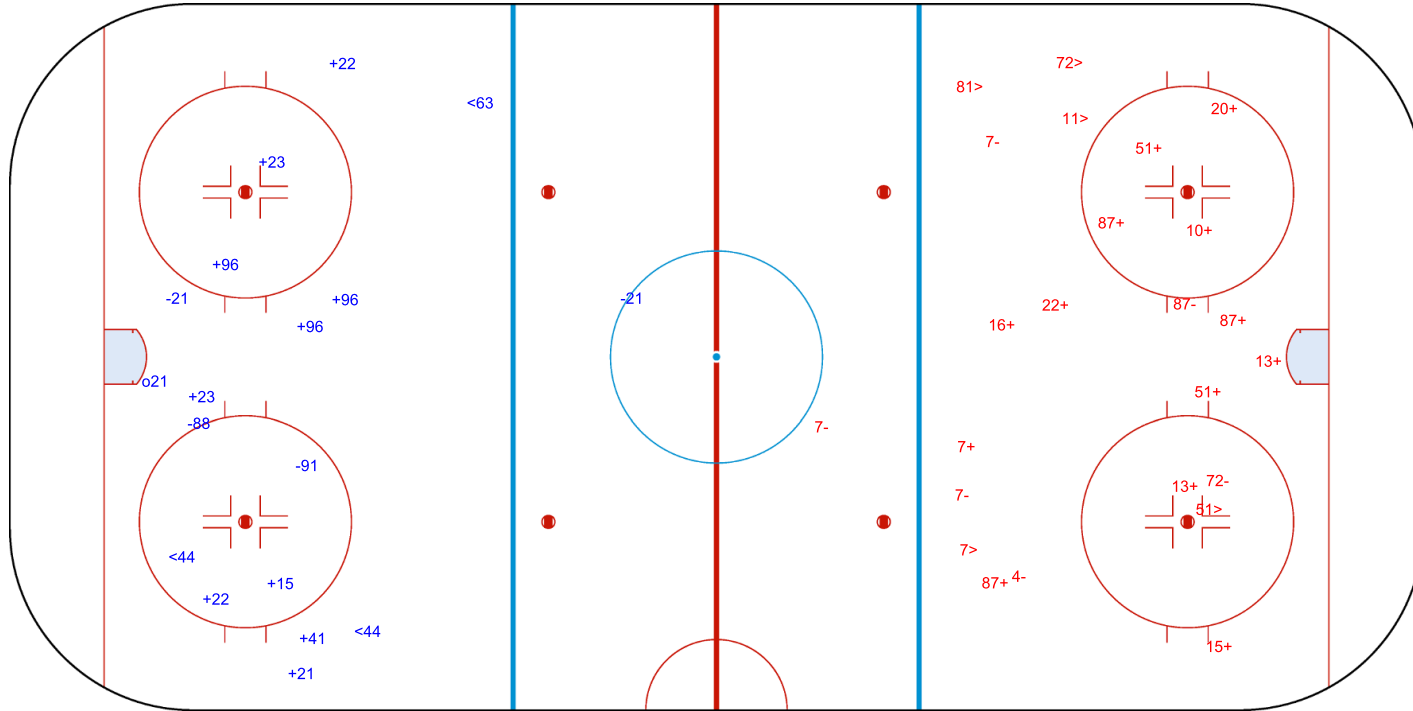

3rd Period

Shots by ANG

Goals (o): 0 SSG (+): 13
SSP (>): 5 SPG (-): 6

GK 33 of CAR

Shots by CAR
Goals (o): 0 SSG (+): 4
SSP (<): 0 SPG (-): 1

GK 31 of ANG

Overtime

Shots by ANG
Goals (o): 0 SSG (+): 3
SSP (>): 2 SPG (-): 0