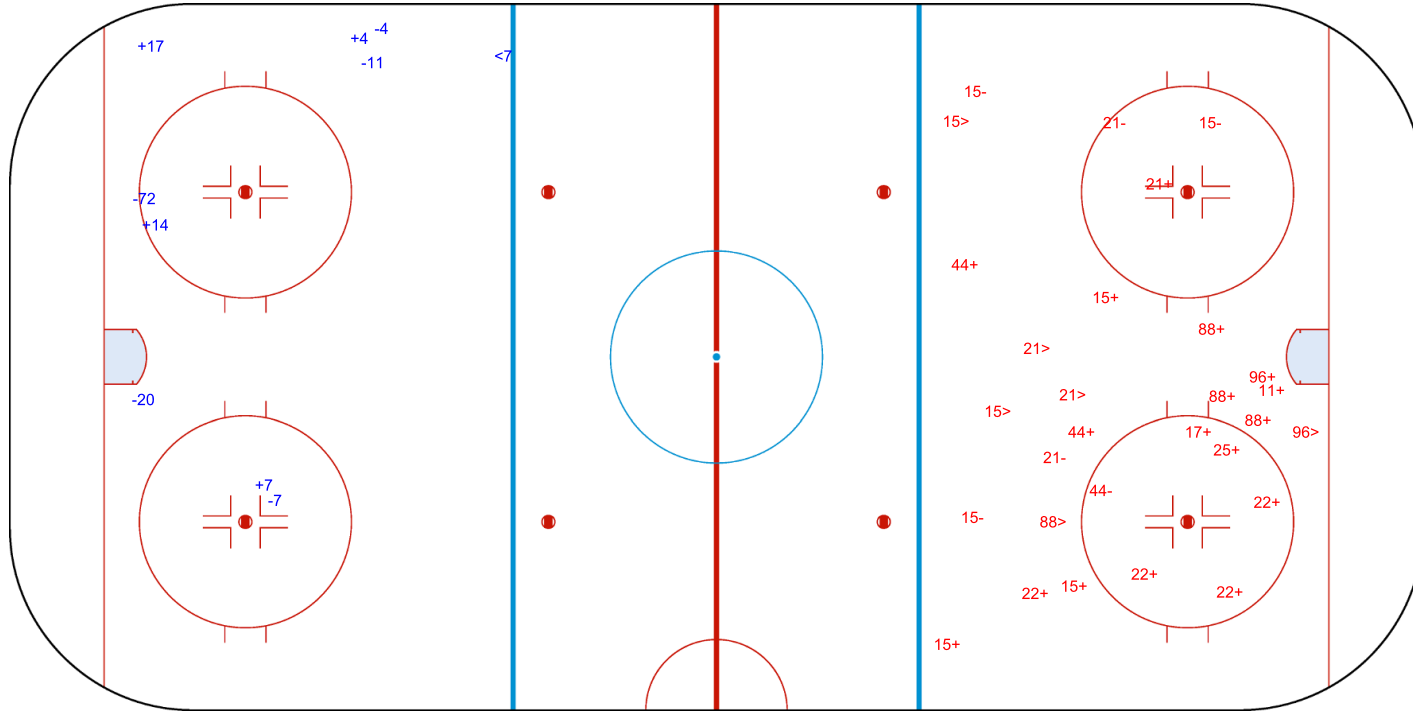

SHOT CHART CAR - ANG

1st Period

Shots by CAR
Goals (o): 0
SSG (+): 10
SSP (-): 5
SPG (-): 3

Shots by ANG
Goals (o): 1
SSG (+): 11
SSP (>): 7
SPG (-): 5

Shots by ANG

Goals (o): 0 SSG (+): 4
SSP (<): 1 SPG (-): 5

GK 33 of CAR

2nd Period

Shots by CAR

Goals (o): 0 SSG (+): 17
SSP (>): 6 SPG (-): 6

GK 31 of ANG

Shots by CAR

Goals (o): 1 SSG (+): 10
SSP (<): 3 SPG (-): 4

GK 31 of ANG