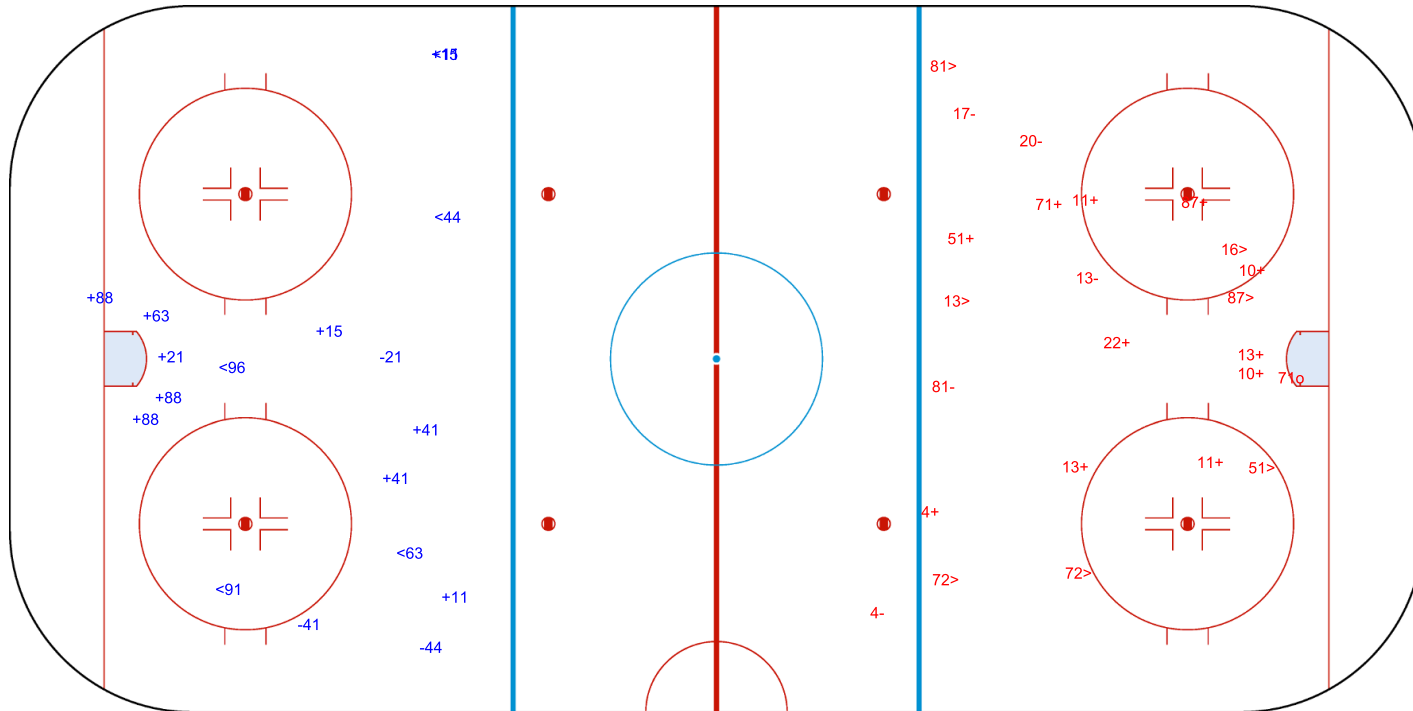

SHOT CHART CAR - ANG

1st Period

Shots by CAR
Goals (o): 0
SSG (+): 10
SSP (-): 5
SPG (-): 3

Shots by ANG
Goals (o): 1
SSG (+): 11
SSP (>): 7
SPG (-): 5

Shots by ANG

Goals (o): 0 SSG (+): 4
SSP (<): 1 SPG (-): 5