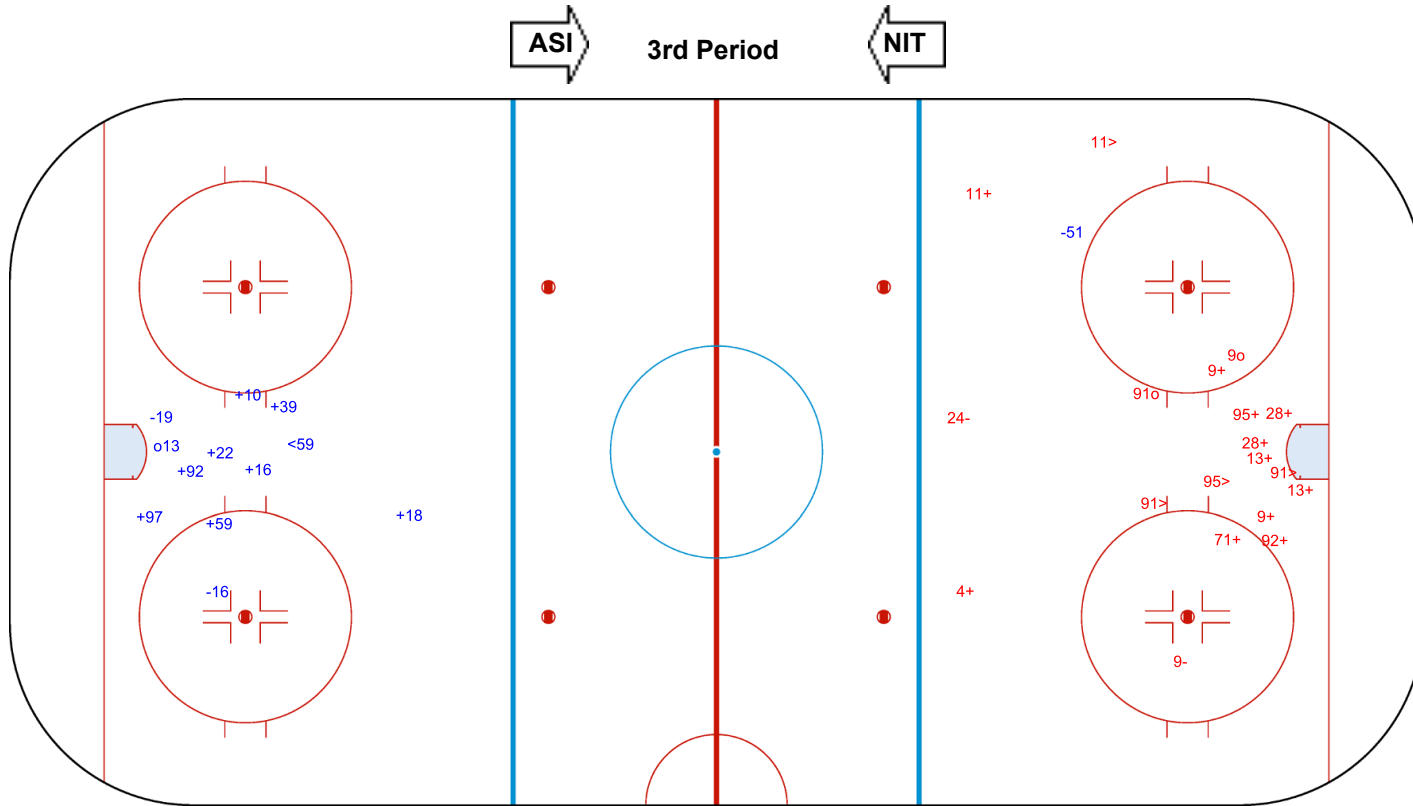

FRI 13 JAN 2023
START TIME 16:30

Shots by NIT
Goals (o): 1   SSG (+): 8
SSP (<): 1   SPG (-): 3

Shots by ASI
Goals (o): 2   SSG (+): 11
SSP (>): 4   SPG (-): 2

GK 37 of ASI

ENG

GK 29 of NIT

Legend:	
ENG	Empty net goal
GK	Goalkeeper
SPG	Shots past goal
SSG	Shots saved by goalkeeper
SSP	Shots saved by player