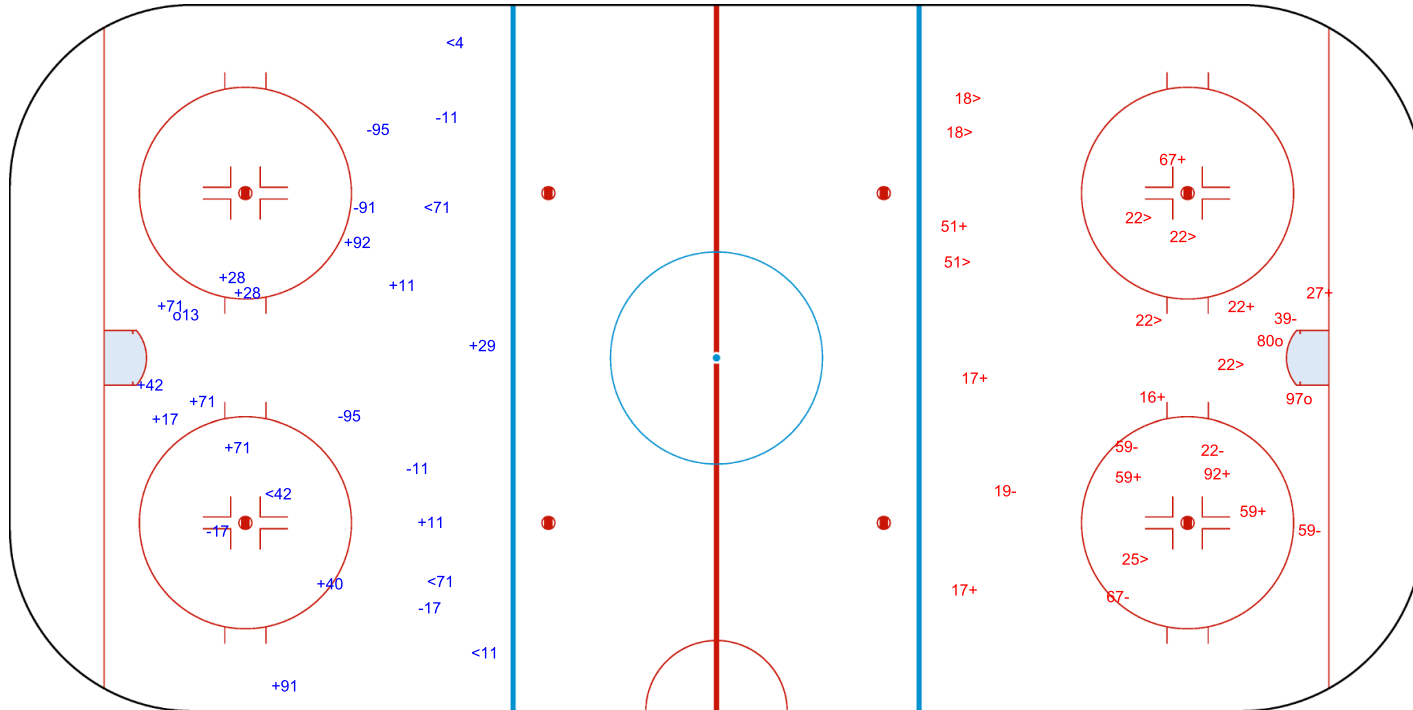

Shots by ASI
Goals (o): 1
SSP (<): 5
SSG (+): 13
SPG (-): 7

GK 29 of NIT

NIT → 2nd Period ← ASI

Shots by NIT
Goals (o): 2
SSP (>): 8
SSG (+): 10
SPG (-): 6

GK 37 of ASI