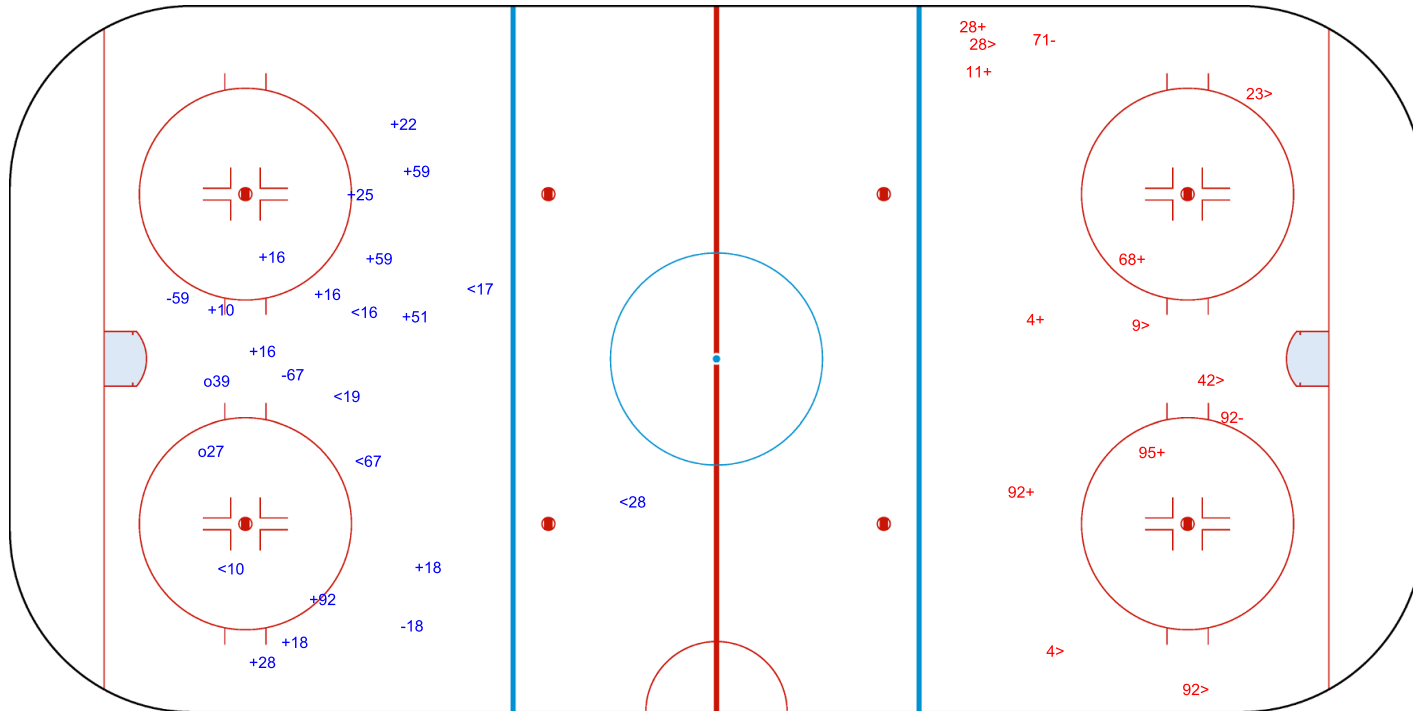

### SHOT CHART

#### NIT - ASI

1st Period

Shots by NIT  
Goals (o): 2  
SSP (<): 6  
SSG (+): 13  
SPG (-): 3

Shots by ASI  
Goals (o): 0  
SSP (>): 6  
SSG (+): 6  
SPG (-): 2

GK 37 of ASI

GK 29 of NIT

Shots by ASI  
Goals (o): 1  
SSP (<): 5  
SSG (+): 13  
SPG (-): 7