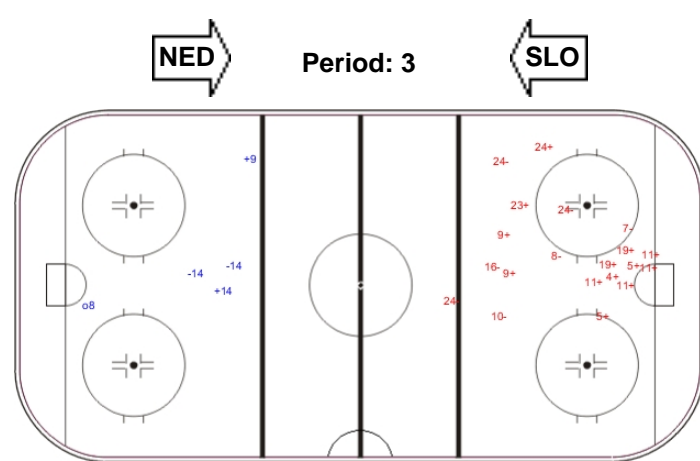

SHOT CHART

NED - SLO

Shots by SLO

Goals (o): 0 SSG (+): 5
SSP (-): 0 SPG (-): 1

Shots by NED

Goals (o): 1 SSG (+): 10
SSP (>): 0 SPG (-): 6

Shots by NED

Goals (o): 1 SSG (+): 30
SSP (<): 0 SPG (-): 11

Shots by SLO

Goals (o): 0 SSG (+): 4
SSP (>): 0 SPG (-): 0

Shots by SLO

Goals (o): 1 SSG (+): 2
SSP (<): 0 SPG (-): 2

Shots by NED

Goals (o): 0 SSG (+): 13
SSP (>): 0 SPG (-): 7

LEGEND							
GK	Goalkeeper	SPG	Shots past goal	SSG	Shots saved by goalkeeper	SSP	Shots saved by player