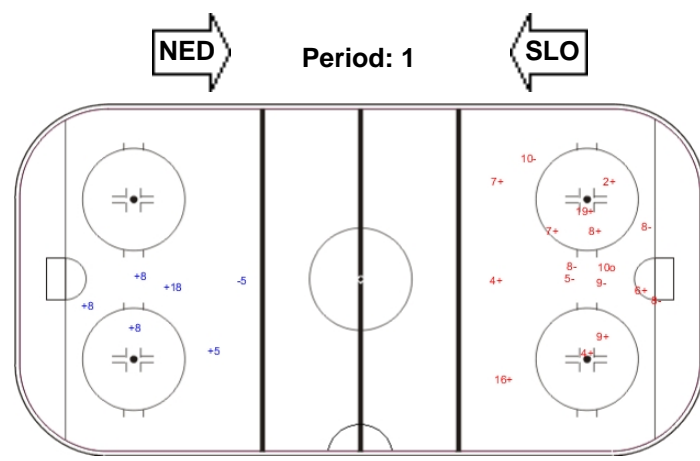

SHOT CHART

NED - SLO

Shots by SLO

Goals (o): 0 SSG (+): 5
SSP (-): 0 SPG (-): 1

Shots by NED

Goals (o): 1 SSG (+): 10
SSP (>): 0 SPG (-): 6

Shots by NED

Goals (o): 1 SSG (+): 30
SSP (<): 0 SPG (-): 11