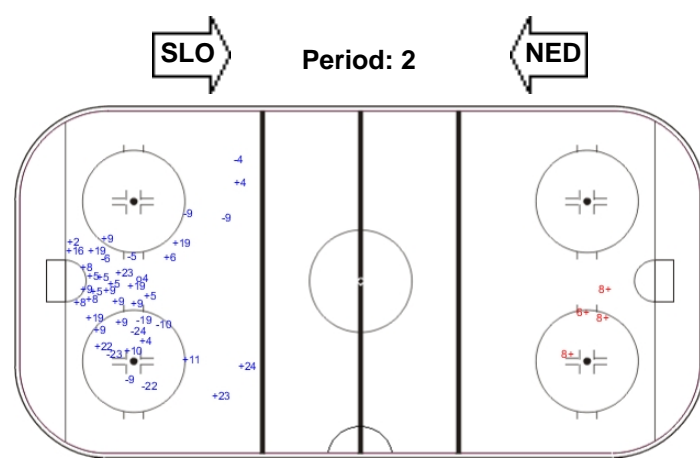

Shots by NED

Goals (o): 1   SSG (+): 30
SSP (<): 0   SPG (-): 11

Shots by SLO

Goals (o): 0   SSG (+): 4
SSP (>): 0   SPG (-): 0