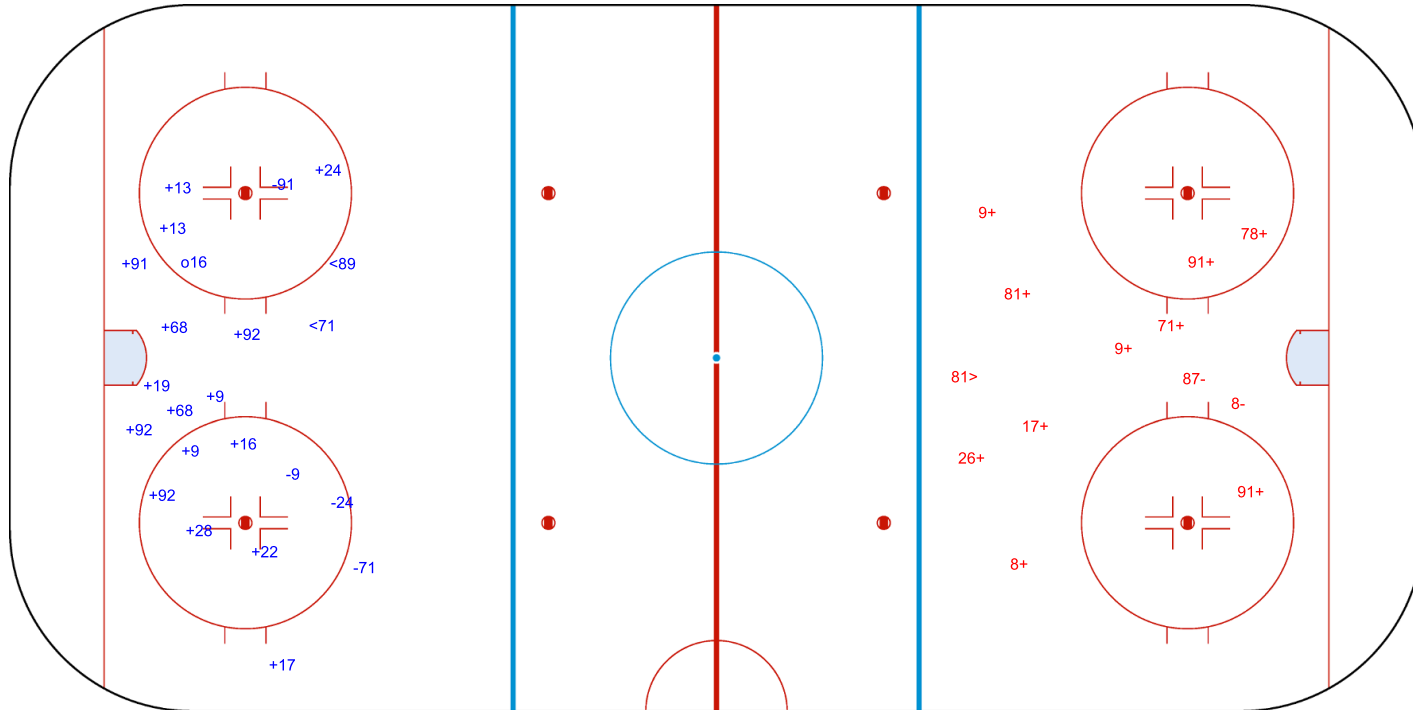

Shots by ASI
Goals (o): 1   SSG (+): 16
SSP (<): 2   SPG (-): 4

KRE →   **3rd Period**   ← **ASI**

Shots by KRE
Goals (o): 0   SSG (+): 10
SSP (>): 1   SPG (-): 2

GK 77 of KRE

GK 88 of KRE

GK 37 of ASI

Legend:	
GK	Goalkeeper
SPG	Shots past goal
SSG	Shots saved by goalkeeper
SSP	Shots saved by player