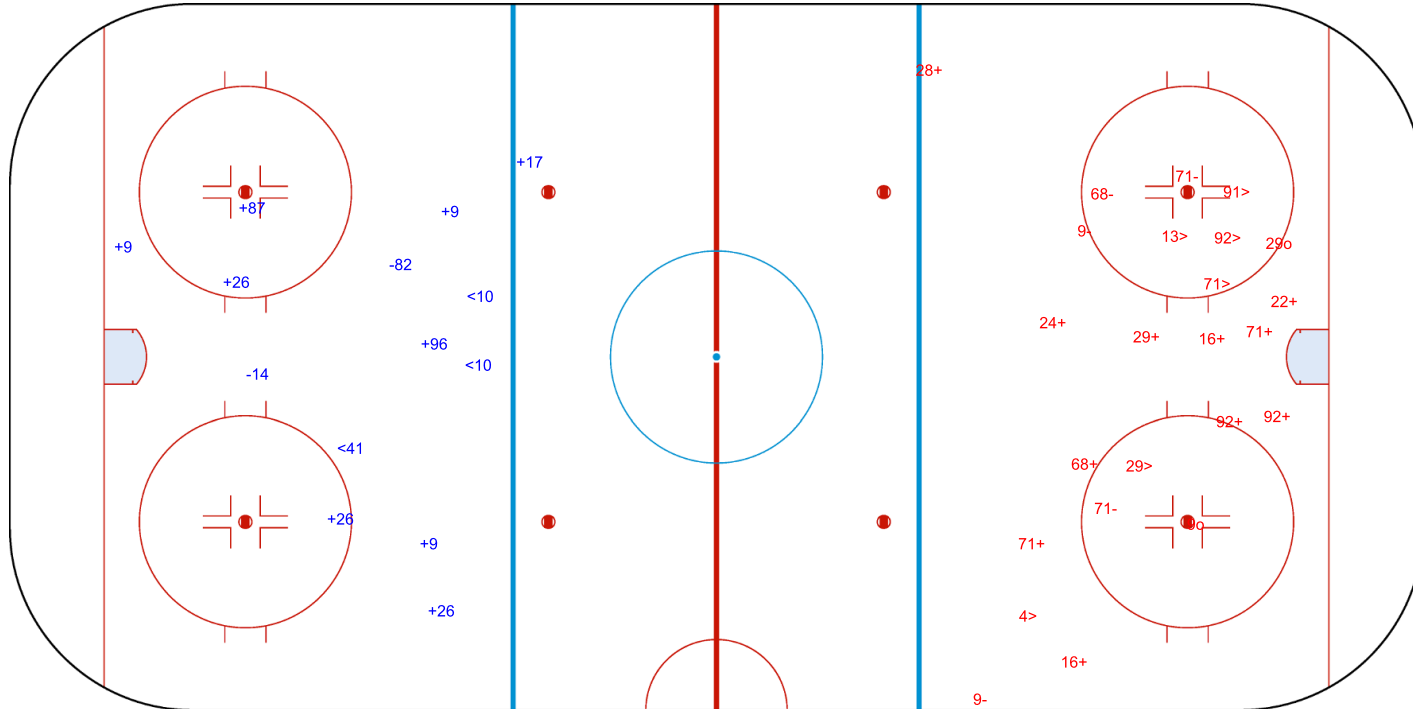

#### 1st Period

Shots by ASI  
Goals (o): 2    SSG (+): 10  
SSP (<): 1    SPG (-): 4

Shots by KRE  
Goals (o): 0    SSG (+): 6  
SSP (>): 4    SPG (-): 2

Shots by KRE  
Goals (o): 0    SSG (+): 9  
SSP (<): 3    SPG (-): 2

GK 37 of ASI

ASI → 2nd Period ← KRE

Shots by ASI  
Goals (o): 2    SSG (+): 11  
SSP (>): 6    SPG (-): 5

GK 88 of KRE

Shots by ASI  
Goals (o): 1    SSG (+): 16  
SSP (<): 2    SPG (-): 4

**KRE** →    **3rd Period**    ← **ASI**