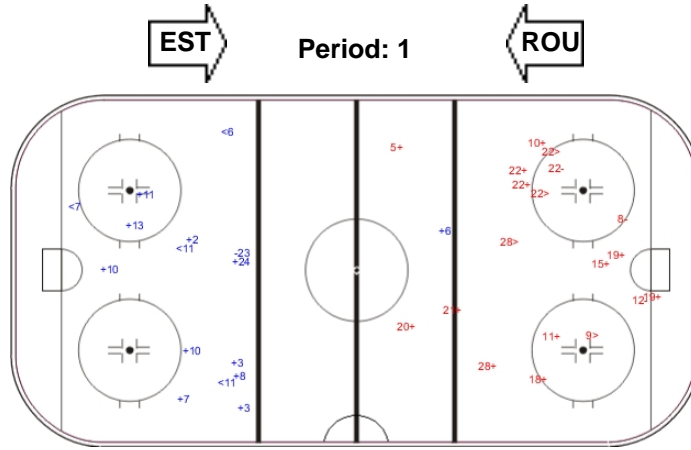

SHOT CHART

ROU - EST

Shots by ROU

Goals (o): 0 SSG (+): 11
SSP (-): 4 SPG (-): 1

GK 1 of EST

Shots by EST

Goals (o): 0 SSG (+): 12
SSP (-): 4 SPG (-): 3

GK 20 of ROU