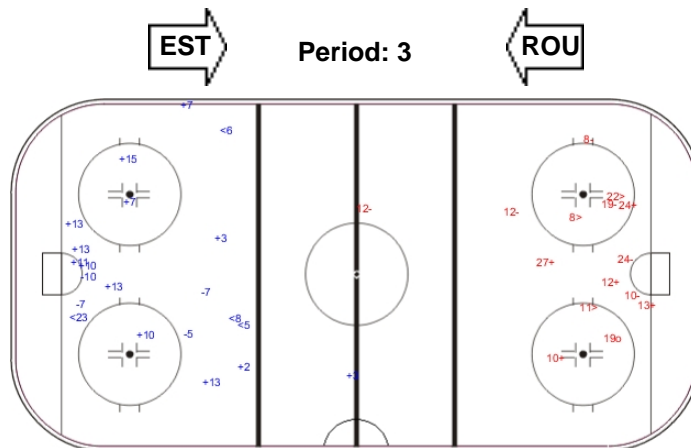

LEGEND

GK Goalkeeper SPG Shots past goal SSG Shots saved by goalkeeper SSP Shots saved by player