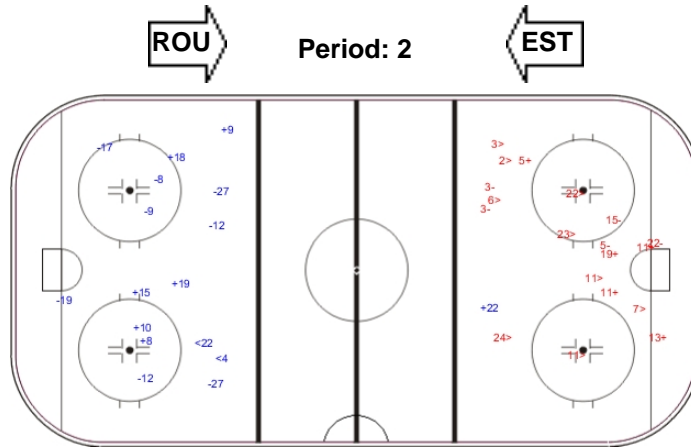

Shots by EST

Goals (o): 0 SSG (+): 7
SSP (-): 2 SPG (-): 8

GK 20 of ROU

Shots by ROU

Goals (o): 0 SSG (+): 5
SSP (-): 9 SPG (-): 5

GK 1 of EST

Shots by ROU

Goals (o): 0 SSG (+): 13
SSP (-): 4 SPG (-): 4