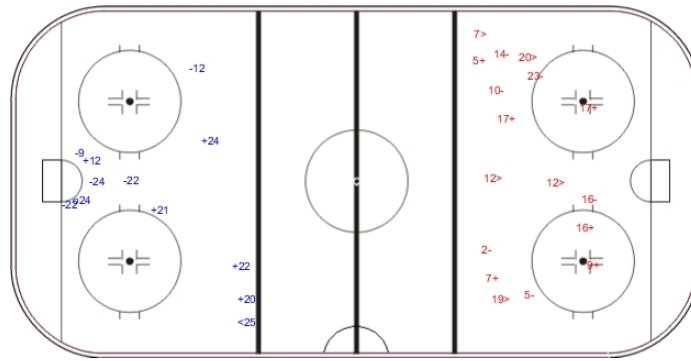

SHOT CHART

EST - JPN

Shots by EST

Goals (o): 1 SSG (+): 5
SSP (-): 1 SPG (-): 5

GK 29 of JPN

Shots by JPN

Goals (o): 0 SSG (+): 6
SSP (>): 5 SPG (-): 6

GK 29 of EST