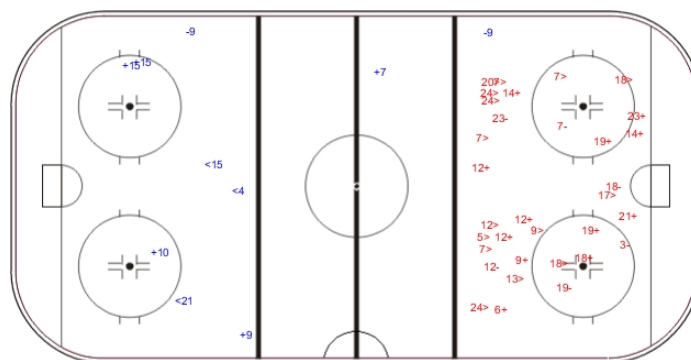

Shots by JPN

Goals (o): 0   SSG (+): 12
SSP (>): 15   SPG (-): 6

GK 29 of EST

LEGEND			
GK	Goalkeeper	SPG	Shots past goal
SSG	Shots saved by goalkeeper	SSP	Shots saved by player