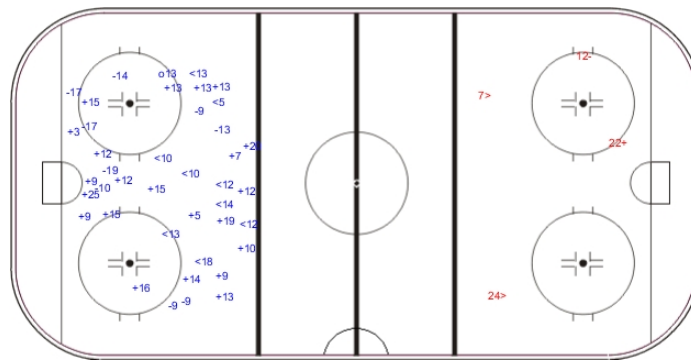

Shots by EST

Goals (o): 0   SSG (+): 1
SSP (>): 2   SPG (-): 1

GK 29 of JPN

Shots by EST

Goals (o): 0   SSG (+): 5
SSP (-): 3   SPG (-): 2

GK 29 of JPN