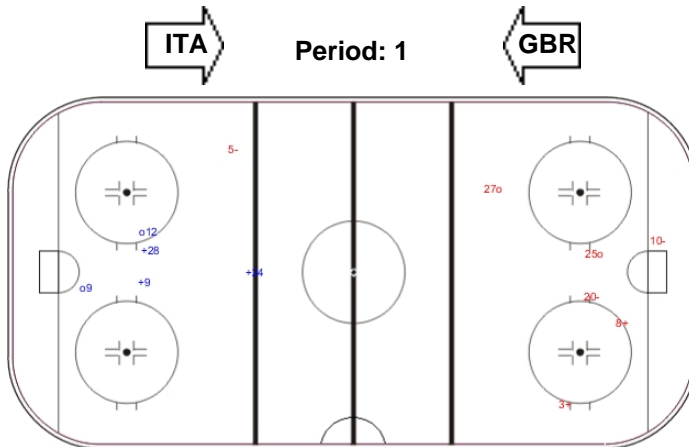

**SHOT CHART**

**ITA - GBR**

Shots by GBR

Goals (o): 2    SSG (+): 3  
 SSP (-): 0    SPG (-): 0

Shots by ITA

Goals (o): 2    SSG (+): 2  
 SSP (>): 0    SPG (-): 3

Shots by ITA

Goals (o): 0    SSG (+): 16  
 SSP (<): 0    SPG (-): 2