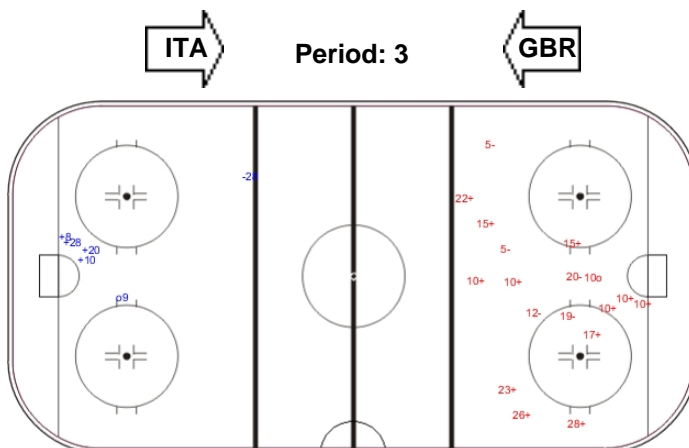

**SHOT CHART**

**ITA - GBR**

Shots by GBR

Goals (o): 2    SSG (+): 3  
 SSP (-): 0    SPG (-): 0

Shots by ITA

Goals (o): 2    SSG (+): 2  
 SSP (>): 0    SPG (-): 3

Shots by ITA

Goals (o): 0    SSG (+): 16  
 SSP (<): 0    SPG (-): 2

Shots by GBR

Goals (o): 1    SSG (+): 6  
 SSP (>): 0    SPG (-): 1

Shots by GBR

Goals (o): 1    SSG (+): 4  
 SSP (<): 0    SPG (-): 1

Shots by ITA

Goals (o): 1    SSG (+): 12  
 SSP (>): 0    SPG (-): 5

LEGEND							
<b>GK</b>	Goalkeeper	<b>SPG</b>	Shots past goal	<b>SSG</b>	Shots saved by goalkeeper	<b>SSP</b>	Shots saved by player