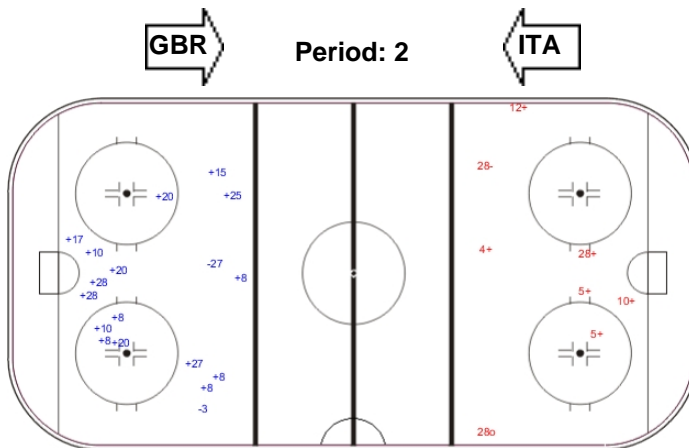

Shots by GBR

Goals (o): 1   SSG (+): 6
SSP (>): 0   SPG (-): 1

Shots by GBR

Goals (o): 1   SSG (+): 4
SSP (<): 0   SPG (-): 1