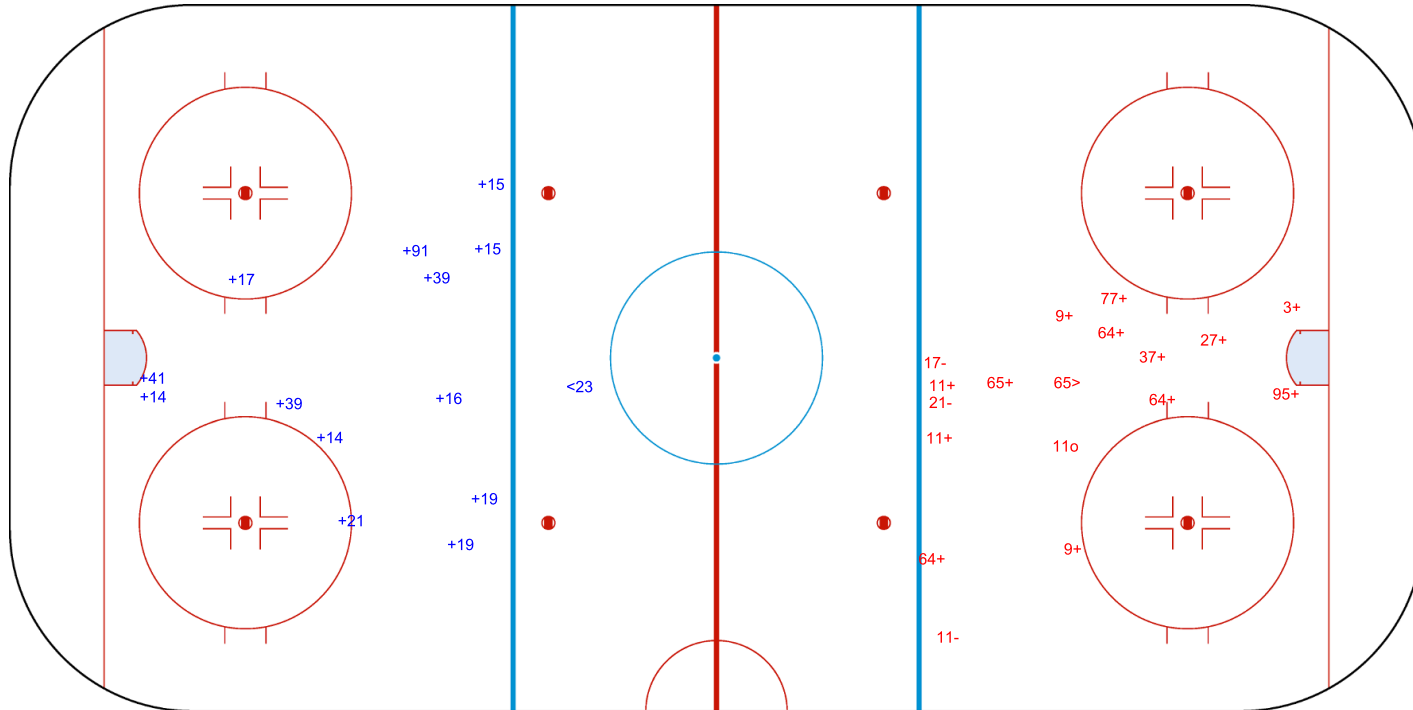

START TIME 17:00

Shots by BAR

Goals (o): 0

SSG (+): 13

SSP (<): 1

SPG (-): 0

GK 31 of LBU

2nd Period

Shots by LBU

Goals (o): 1

SSG (+): 13

SSP (>): 1

SPG (-): 3

GK 70 of BAR

Shots by LBU

Goals (o): 3