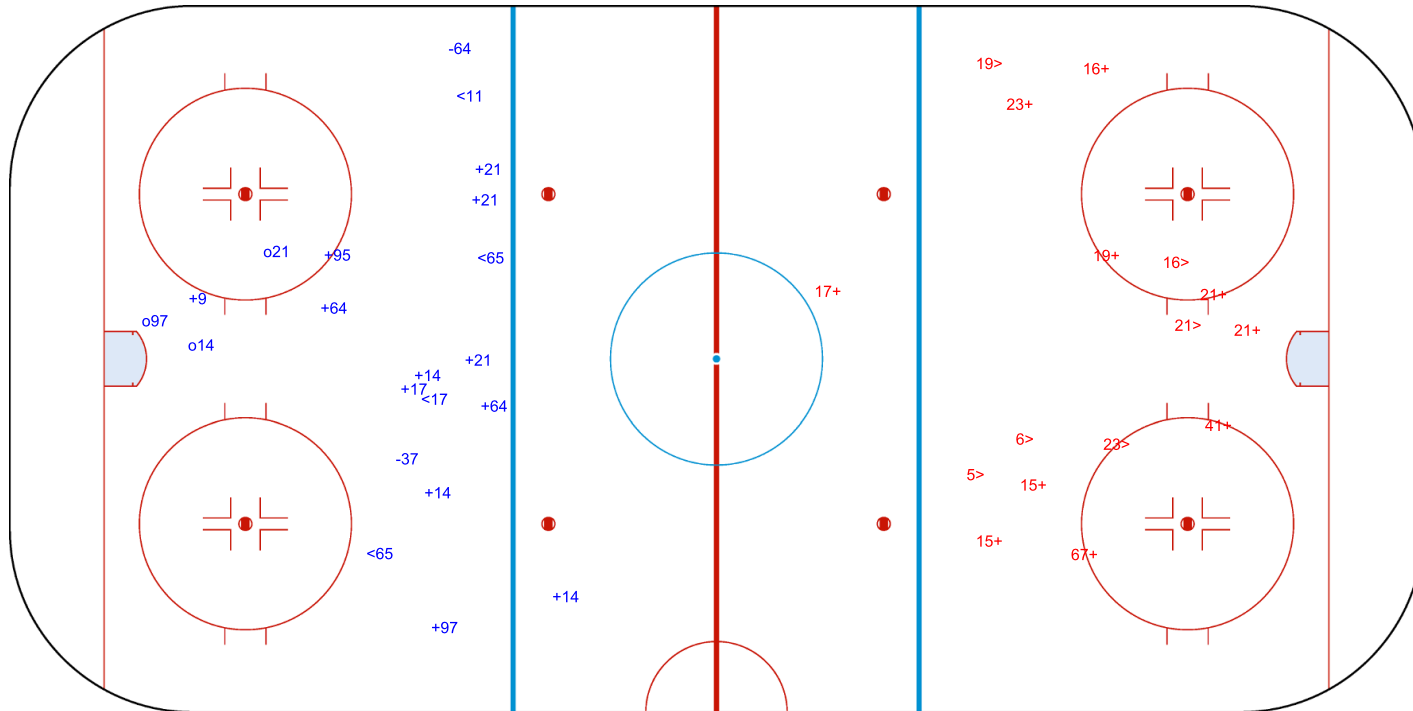

SHOT CHART

BAR - LBU

1st Period

Shots by LBU  
Goals (o): 3  
SSP (<): 4  
SSG (+): 12  
SPG (-): 2

Shots by BAR  
Goals (o): 0  
SSP (>): 6  
SSG (+): 10  
SPG (-): 0

GK 70 of BAR

GK 31 of LBU

FRI 23 SEP 2022

START TIME 17:00

Shots by BAR

Goals (o): 0

SSG (+): 13

SSP (<): 1

SPG (-): 0

GK 31 of LBU

2nd Period