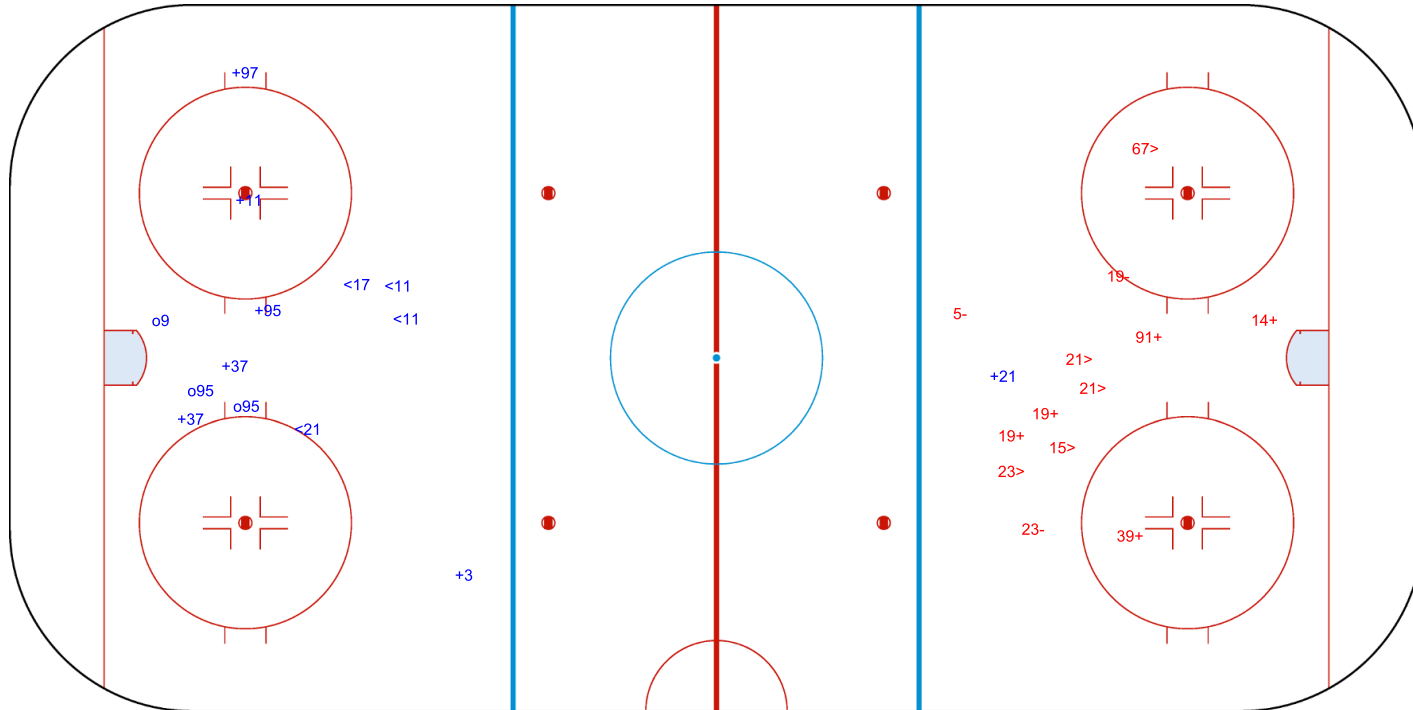

Shots by LBU

Goals (o): 3

SSG (+): 7

SSP (<): 4

SPG (-): 0

3rd Period

Shots by BAR

Goals (o): 0

SSG (+): 5

SSP (>): 5

SPG (-): 3

GK 70 of BAR

GK 31 of LBU

Legend:					
GK	Goalkeeper	SPG	Shots past goal	SSG	Shots saved by goalkeeper
				SSP	Shots saved by player