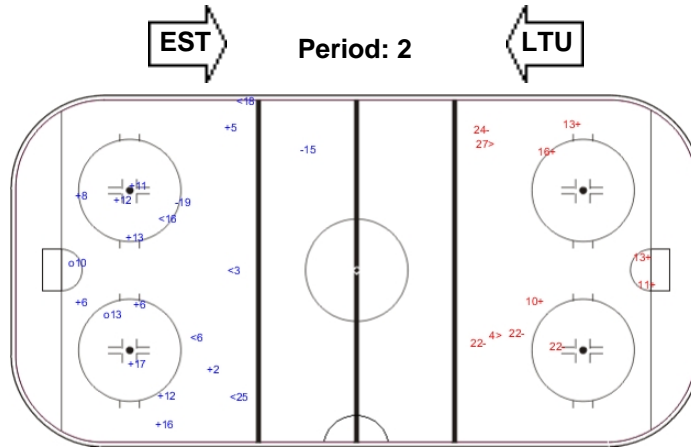

Shots by LTU

Goals (o): 2 SSG (+): 11
SSP (-): 5 SPG (-): 2

GK 1 of EST

Shots by EST

Goals (o): 0 SSG (+): 5
SSP (-): 2 SPG (-): 4

GK 30 of LTU

Shots by EST

Goals (o): 0 SSG (+): 5
SSP (-): 2 SPG (-): 8