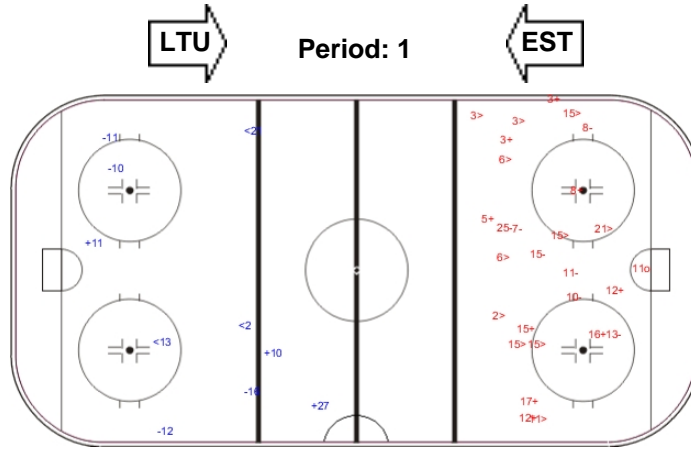

SHOT CHART

EST - LTU

Shots by EST

Goals (o): 0 SSG (+): 3
SSP (-): 3 SPG (-): 4

GK 30 of LTU

Shots by LTU

Goals (o): 1 SSG (+): 9
SSP (-): 11 SPG (-): 7

GK 1 of EST

Shots by LTU

Goals (o): 2 SSG (+): 11
SSP (-): 5 SPG (-): 2

GK 1 of EST

Shots by EST

Goals (o): 0 SSG (+): 5
SSP (-): 2 SPG (-): 4

GK 30 of LTU

Shots by EST

Goals (o): 0 SSG (+): 5
SSP (-): 2 SPG (-): 8