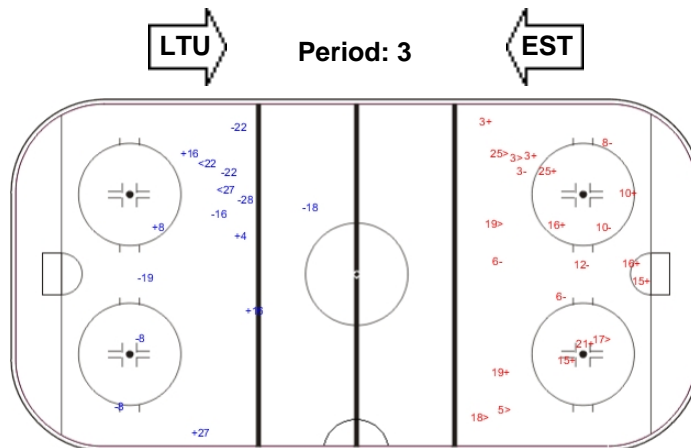

LEGEND

GK Goalkeeper   **SPG** Shots past goal   **SSG** Shots saved by goalkeeper   **SSP** Shots saved by player