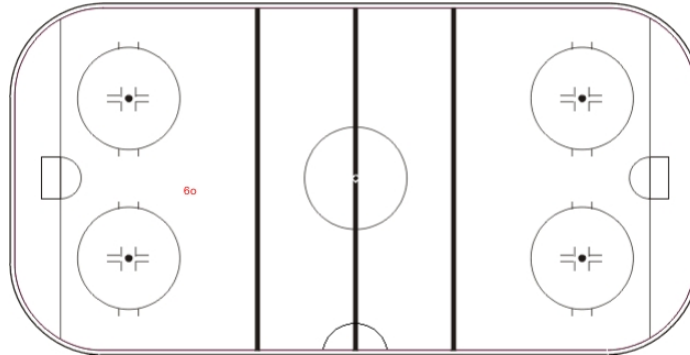

PREROV ARENA

ICE HOCKEY

IIHF ICE HOCKEY U18 WOMEN'S WORLD CHAMPIONSHIP

ICE HOCKEY
U18 WOMEN'S WORLD
CHAMPIONSHIP
CZECH REPUBLIC
Zlín - Prerov

TUE 10 JAN 2017
START TIME 16:15

PRELIMINARY ROUND - GROUP B, GAME 10

Shots by FIN

Goals (o): 0

SSG (+): 0

SSP (<): 0

SPG (-): 0

GK 1 of CZE

Overtime

Shots by CZE

Goals (o): 1

SSG (+): 0

SSP (>): 0

SPG (-): 0

GK 31 of FIN

LEGEND

GK Goalkeeper

SPG Shots past goal

SSG Shots saved by goalkeeper

SSP Shots saved by player