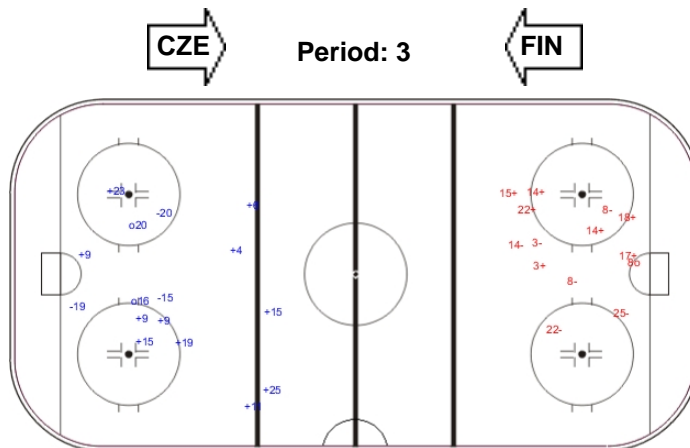

Shots by FIN

Goals (o): 2 SSG (+): 11
SSP (<): 0 SPG (-): 3

GK 1 of CZE

Shots by CZE

Goals (o): 0 SSG (+): 10
SSP (>): 0 SPG (-): 6

GK 31 of FIN

Shots by FIN

Goals (o): 0 SSG (+): 9
SSP (>): 0 SPG (-): 1

GK 1 of CZE

Shots by CZE

Goals (o): 1 SSG (+): 7
SSP (>): 0 SPG (-): 6

GK 31 of FIN

PREROV ARENA

ICE HOCKEY

IIHF ICE HOCKEY U18 WOMEN'S WORLD CHAMPIONSHIP

ICE HOCKEY
U18 WOMEN'S WORLD
CHAMPIONSHIP
CZECH REPUBLIC
Zlín - Prerov