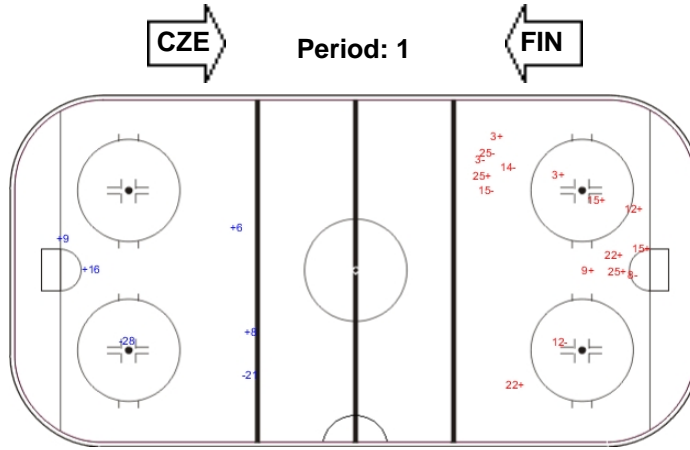

Shots by FIN

Goals (o): 2 SSG (+): 11
SSP (<): 0 SPG (-): 3

GK 1 of CZE

Shots by CZE

Goals (o): 0 SSG (+): 10
SSP (>): 0 SPG (-): 6

GK 31 of FIN

Shots by FIN

Goals (o): 0 SSG (+): 9
SSP (>): 0 SPG (-): 1

GK 1 of CZE

Shots by CZE

Goals (o): 1 SSG (+): 7
SSP (>): 0 SPG (-): 6

GK 31 of FIN

PREROV ARENA

ICE HOCKEY

IIHF ICE HOCKEY U18 WOMEN'S WORLD CHAMPIONSHIP

ICE HOCKEY
U18 WOMEN'S WORLD
CHAMPIONSHIP
CZECH REPUBLIC
Zlín - Prerov