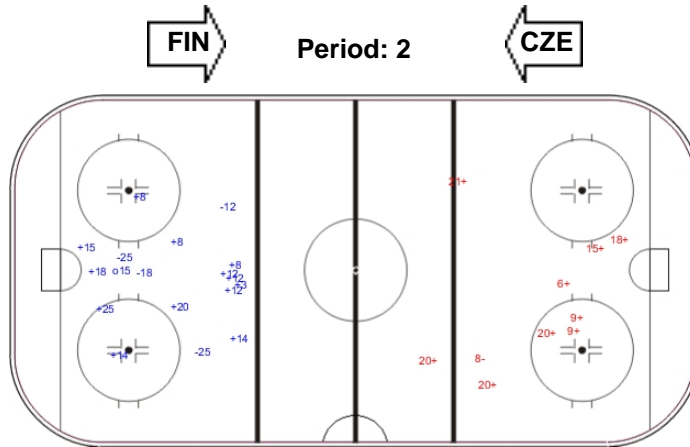

Shots by FIN

Goals (o): 2 SSG (+): 11
SSP (<): 0 SPG (-): 3

GK 1 of CZE

Shots by CZE

Goals (o): 0 SSG (+): 10
SSP (>): 0 SPG (-): 6

GK 31 of FIN

Shots by FIN

Goals (o): 0 SSG (+): 9
SSP (>): 0 SPG (-): 1

GK 1 of CZE

Shots by CZE

Goals (o): 1 SSG (+): 7
SSP (>): 0 SPG (-): 6

GK 31 of FIN

PREROV ARENA

ICE HOCKEY

IIHF ICE HOCKEY U18 WOMEN'S WORLD CHAMPIONSHIP

ICE HOCKEY
U18 WOMEN'S WORLD
CHAMPIONSHIP
CZECH REPUBLIC
Zlín - Prerov