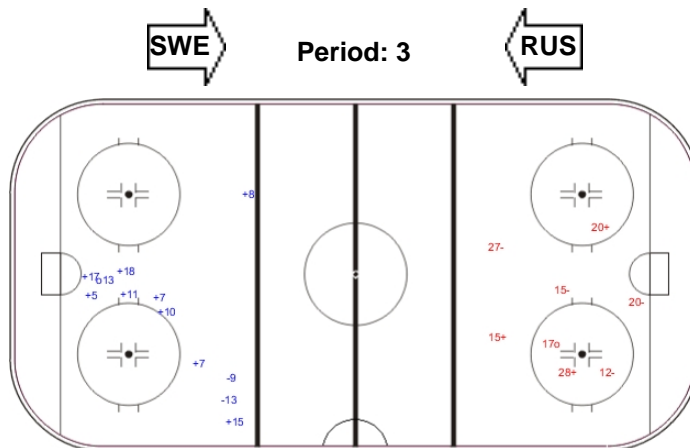

GK 1 of SWE

Shots by SWE

Goals (o): 1 SSG (+): 3  
SSP (>): 0 SPG (-): 4

GK 30 of RUS

PSG ARENA

ICE HOCKEY

IIHF ICE HOCKEY U18 WOMEN'S WORLD CHAMPIONSHIP

PRELIMINARY ROUND - GROUP A, GAME 11