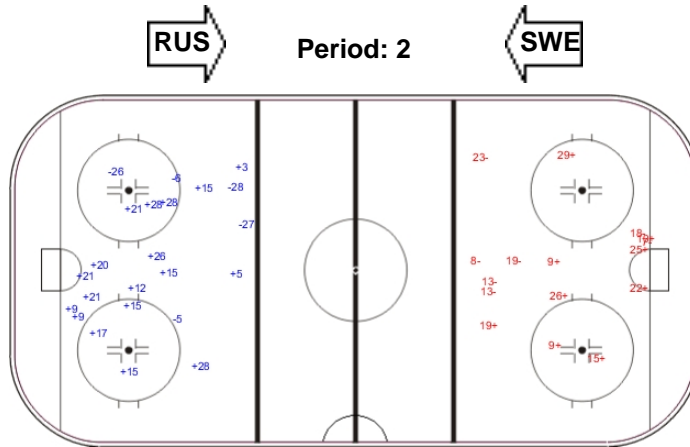

Shots by SWE

Goals (o): 0 SSG (+): 18
SSP (<): 0 SPG (-): 5

GK 30 of RUS

Shots by RUS

Goals (o): 0 SSG (+): 9
SSP (>): 0 SPG (-): 7

GK 1 of SWE