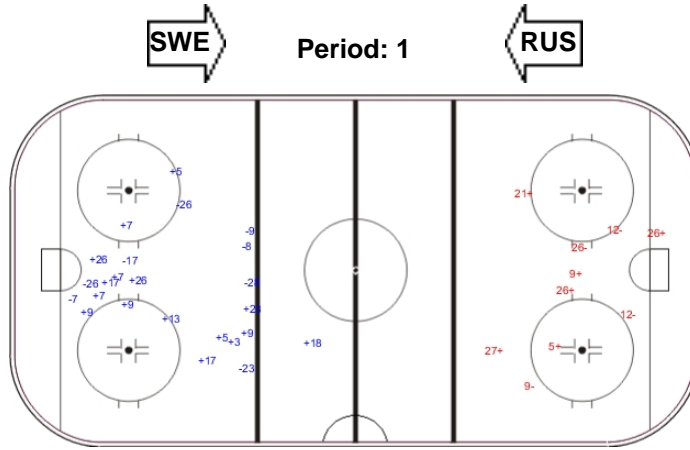

SHOT CHART

RUS - SWE

Shots by RUS

Goals (o): 0 SSG (+): 16  
SSP (<): 0 SPG (-): 8

GK 1 of SWE

Shots by SWE

Goals (o): 0 SSG (+): 6  
SSP (>): 0 SPG (-): 4

GK 30 of RUS