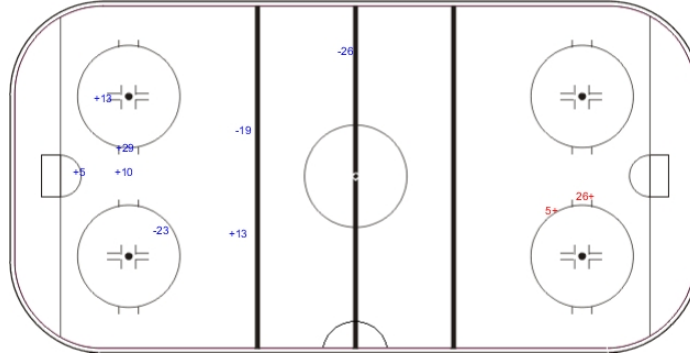

PSG ARENA

ICE HOCKEY

IIHF ICE HOCKEY U18 WOMEN'S WORLD CHAMPIONSHIP

PRELIMINARY ROUND - GROUP A, GAME 11

ICE HOCKEY
U18 WOMEN'S WORLD
CHAMPIONSHIP
CZECH REPUBLIC
Zlín - Přerov

TUE 10 JAN 2017
START TIME 19:30

Shots by RUS

Goals (o): 0

SSG (+): 5

SSP (<): 0

SPG (-): 3

GK 1 of SWE

Overtime

Shots by SWE

Goals (o): 0

SSG (+): 2

SSP (>): 0

SPG (-): 0

GK 30 of RUS

LEGEND

GK Goalkeeper

SPG Shots past goal

SSG Shots saved by goalkeeper

SSP Shots saved by player