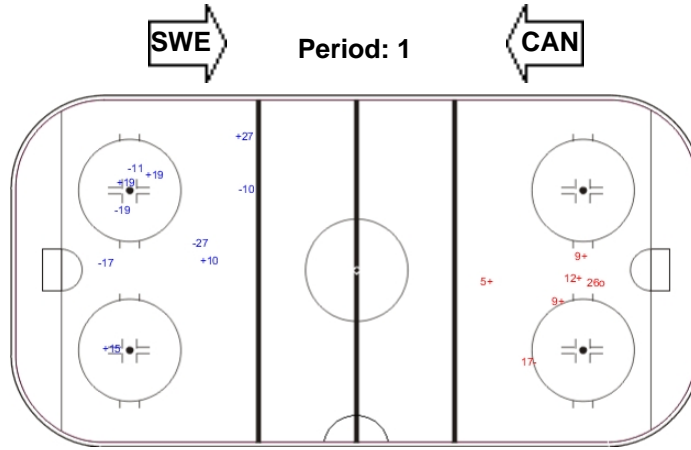

Shots by CAN

Goals (o): 2 SSG (+): 9
SSP (<): 0 SPG (-): 8

GK 30 of SWE

LEGEND

GK Goalkeeper

SPG Shots past goal

SSG Shots saved by goalkeeper

SSP Shots saved by player