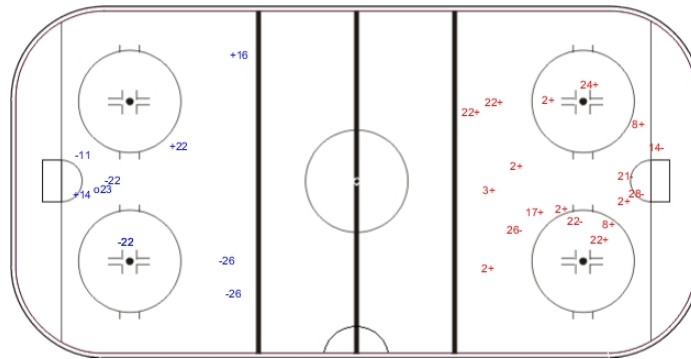

### SHOT CHART

#### JPN - SUI

Shots by SUI

Goals (o): 1 SSG (+): 3  
SSP (-): 0 SPG (-): 6

Shots by JPN

Goals (o): 1 SSG (+): 5  
SSP (-): 0 SPG (-): 5

Shots by SUI

Goals (o): 0 SSG (+): 4  
SSP (-): 0 SPG (-): 5

Shots by JPN

Goals (o): 0 SSG (+): 9  
SSP (-): 0 SPG (-): 3

Period: 1

Shots by JPN

Goals (o): 0 SSG (+): 13  
SSP (-): 0 SPG (-): 5

Period: 2

Shots by SUI

Goals (o): 0 SSG (+): 7  
SSP (-): 0 SPG (-): 5

Period: 3