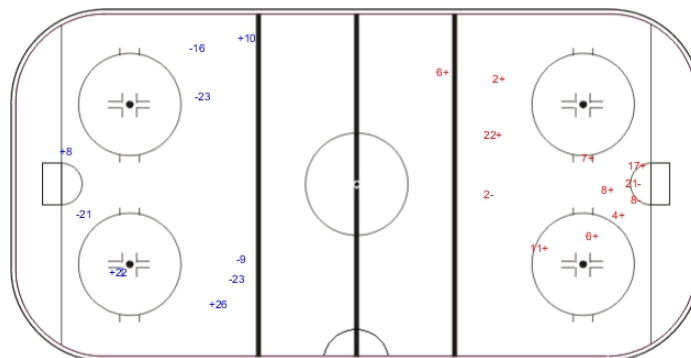

Goals (o): 0 SSG (+): 9  
SSP (-): 0 SPG (-): 3

Period: 1

Shots by JPN

Goals (o): 0 SSG (+): 13  
SSP (-): 0 SPG (-): 5

Period: 2

Shots by SUI

Goals (o): 0 SSG (+): 7  
SSP (-): 0 SPG (-): 5

Period: 3