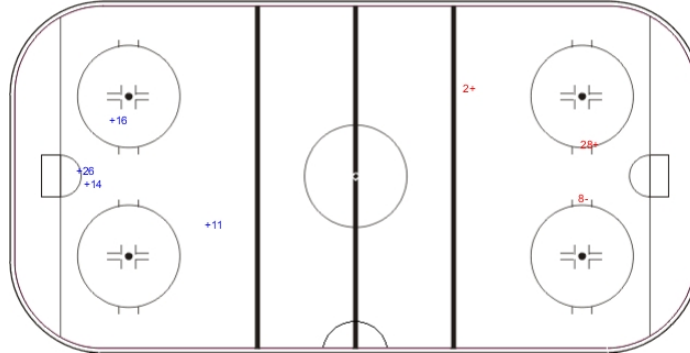

Shots by SUI

Goals (o): 0

SSG (+): 4

SSP (<): 0

SPG (-): 0

GK 29 of JPN

Overtime

Shots by JPN

Goals (o): 0

SSG (+): 2

SSP (>): 0

SPG (-): 1

GK 29 of SUI

LEGEND

GK Goalkeeper

SPG Shots past goal

SSG Shots saved by goalkeeper

SSP Shots saved by player