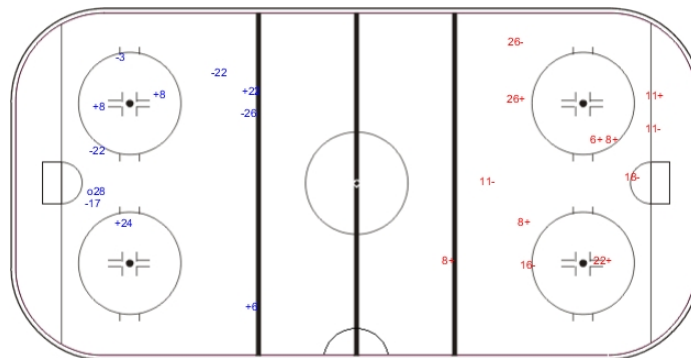

Goals (o): 0 SSG (+): 9  
SSP (-): 0 SPG (-): 3

Period: 1

Shots by JPN

Goals (o): 0 SSG (+): 13  
SSP (-): 0 SPG (-): 5

Period: 2

Shots by SUI

Goals (o): 0 SSG (+): 7  
SSP (-): 0 SPG (-): 5

Period: 3