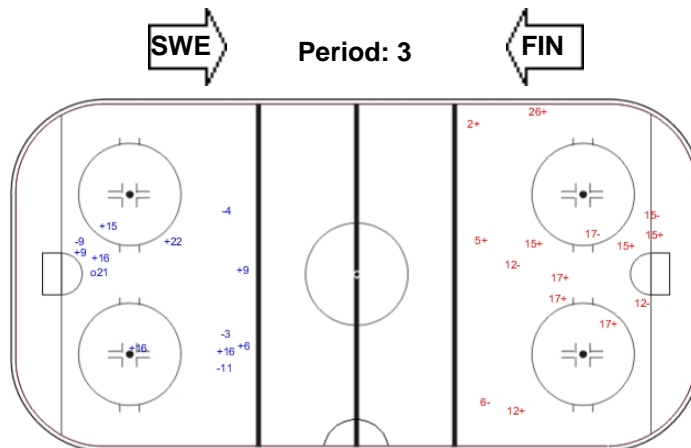

SHOT CHART

SWE - FIN

Shots by FIN

Goals (o): 0 SSG (+): 1
SSP (-): 0 SPG (-): 2

GK 30 of SWE

Shots by SWE

Goals (o): 1 SSG (+): 16
SSP (-): 0 SPG (-): 6

GK 30 of FIN

Shots by FIN

Goals (o): 1 SSG (+): 8
SSP (-): 0 SPG (-): 4

GK 30 of SWE

Shots by SWE

Goals (o): 1 SSG (+): 8
SSP (-): 0 SPG (-): 6

GK 30 of FIN

Shots by FIN

Goals (o): 0 SSG (+): 6
SSP (-): 0 SPG (-): 6

GK 30 of SWE

Shots by SWE

Goals (o): 0 SSG (+): 10
SSP (-): 0 SPG (-): 5

GK 30 of FIN

LEGEND

GK Goalkeeper   SPG Shots past goal   SSG Shots saved by goalkeeper   SSP Shots saved by player