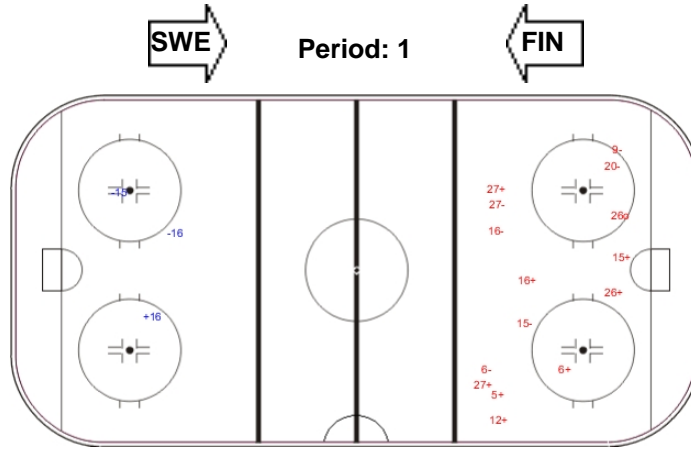

SHOT CHART

SWE - FIN

Shots by FIN

Goals (o): 0 SSG (+): 1
SSP (-): 0 SPG (-): 2

GK 30 of SWE

Shots by SWE

Goals (o): 1 SSG (+): 16
SSP (-): 0 SPG (-): 6

GK 30 of FIN

Shots by FIN

Goals (o): 1 SSG (+): 8
SSP (-): 0 SPG (-): 4

GK 30 of SWE

Shots by SWE

Goals (o): 1 SSG (+): 8
SSP (-): 0 SPG (-): 6

GK 30 of FIN

Shots by FIN

Goals (o): 0 SSG (+): 6
SSP (-): 0 SPG (-): 6

GK 30 of SWE

Shots by SWE

Goals (o): 0 SSG (+): 10
SSP (-): 0 SPG (-): 5

GK 30 of FIN

LEGEND

GK Goalkeeper   SPG Shots past goal   SSG Shots saved by goalkeeper   SSP Shots saved by player