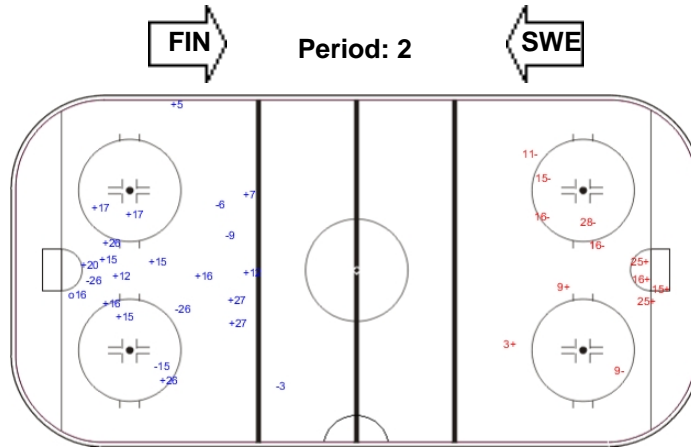

SHOT CHART

SWE - FIN

Shots by FIN

Goals (o): 0 SSG (+): 1
SSP (-): 0 SPG (-): 2

GK 30 of SWE

Shots by SWE

Goals (o): 1 SSG (+): 16
SSP (-): 0 SPG (-): 6

GK 30 of FIN

Shots by FIN

Goals (o): 1 SSG (+): 8
SSP (-): 0 SPG (-): 4

GK 30 of SWE

Shots by SWE

Goals (o): 1 SSG (+): 8
SSP (-): 0 SPG (-): 6

GK 30 of FIN

Shots by FIN

Goals (o): 0 SSG (+): 6
SSP (-): 0 SPG (-): 6

GK 30 of SWE

Shots by SWE

Goals (o): 0 SSG (+): 10
SSP (-): 0 SPG (-): 5

GK 30 of FIN

LEGEND

GK Goalkeeper   SPG Shots past goal   SSG Shots saved by goalkeeper   SSP Shots saved by player