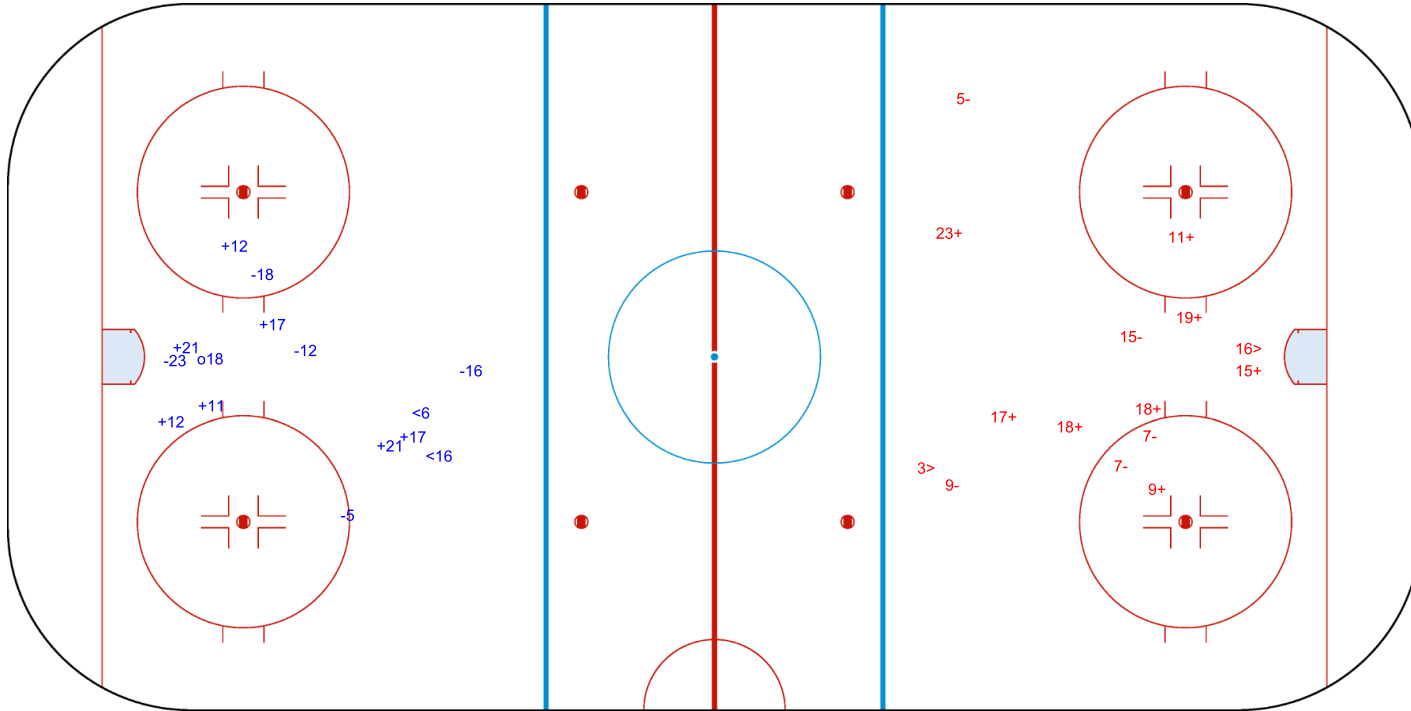

SHOT CHART  
GBR - LTU

Shots by GBR  
Goals (o): 2    SSG (+): 5  
SSP (<): 4    SPG (-): 2

GK 1 of LTU

1st Period

Shots by LTU  
Goals (o): 1    SSG (+): 12  
SSP (>): 8    SPG (-): 11

GK 1 of GBR

Shots by LTU

Goals (o): 1    SSG (+): 7  
SSP (<): 2    SPG (-): 5

GK 1 of GBR

2nd Period

Shots by GBR

Goals (o): 0    SSG (+): 8  
SSP (>): 2    SPG (-): 5

GK 1 of LTU

Shots by GBR

Goals (o): 2    SSG (+): 6  
SSP (<): 3    SPG (-): 0

GK 1 of LTU

LTU → 3rd Period ← GBR

Shots by LTU

Goals (o): 0    SSG (+): 6  
SSP (>): 5    SPG (-): 3

GK 1 of GBR

<b>Legend:</b>	<b>GK</b> Goalkeeper	<b>SPG</b> Shots past goal	<b>SSG</b> Shots saved by goalkeeper	<b>SSP</b> Shots saved by player
----------------	----------------------	----------------------------	--------------------------------------	----------------------------------