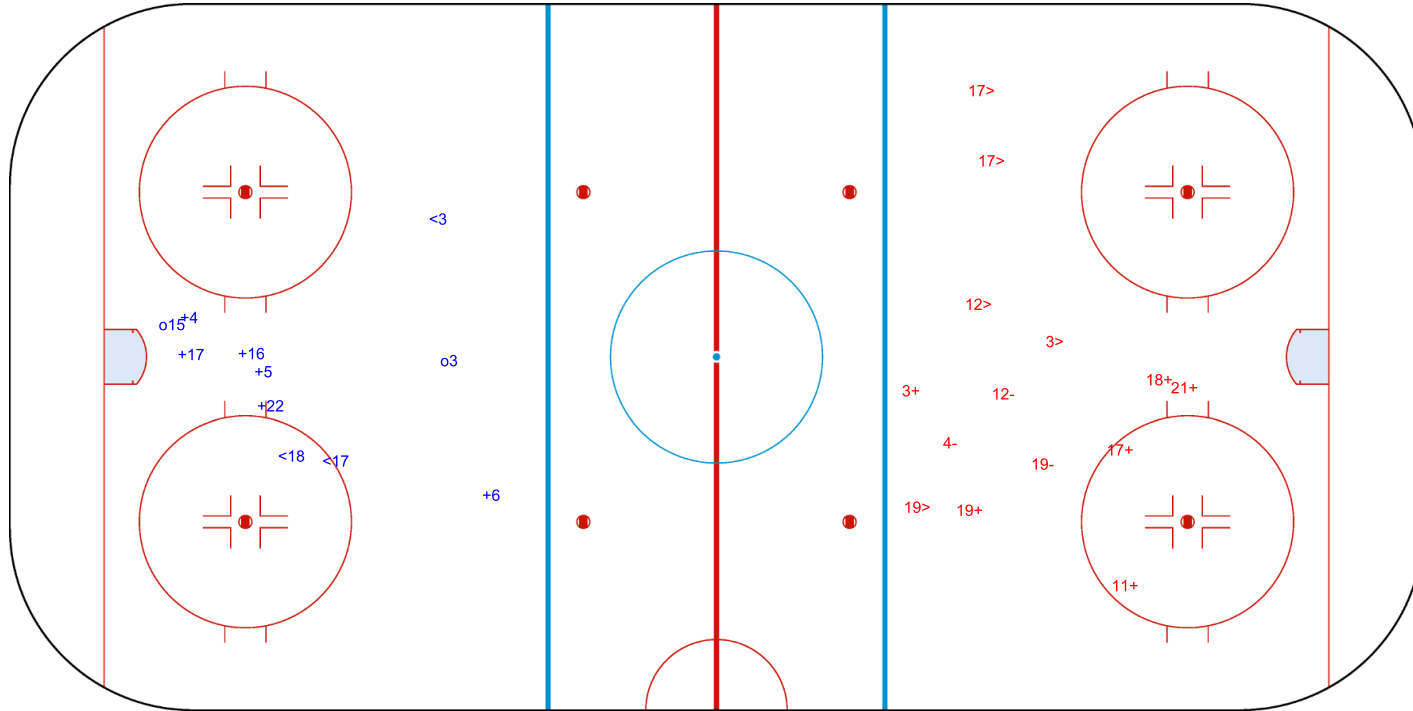

SHOT CHART  
GBR - LTU

Shots by GBR  
Goals (o): 2    SSG (+): 5  
SSP (<): 4    SPG (-): 2

GK 1 of LTU

1st Period

Shots by LTU  
Goals (o): 1    SSG (+): 12  
SSP (>): 8    SPG (-): 11

GK 1 of GBR

Shots by LTU

GK 1 of LTU

LTU → 3rd Period ← GBR

Shots by LTU

Goals (o): 0    SSG (+): 6  
SSP (>): 5    SPG (-): 3

GK 1 of GBR

<b>Legend:</b>	<b>GK</b> Goalkeeper	<b>SPG</b> Shots past goal	<b>SSG</b> Shots saved by goalkeeper	<b>SSP</b> Shots saved by player
----------------	----------------------	----------------------------	--------------------------------------	----------------------------------