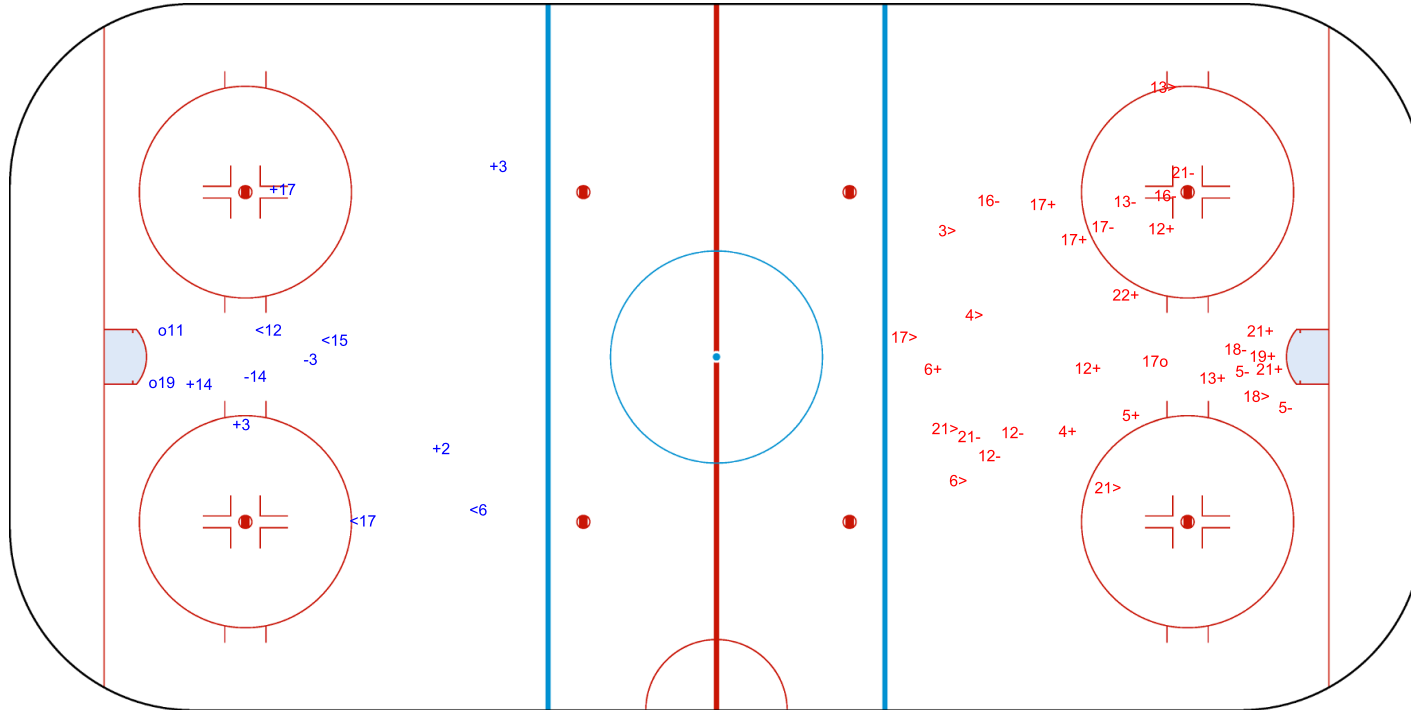

SHOT CHART  
GBR - LTU

Shots by GBR  
Goals (o): 2    SSG (+): 5  
SSP (<): 4    SPG (-): 2

GK 1 of LTU

1st Period

Shots by LTU  
Goals (o): 1    SSG (+): 12  
SSP (>): 8    SPG (-): 11

GK 1 of GBR

Shots by LTU

Goals (o): 1    SSG (+): 7  
SSP (<): 2    SPG (-): 5

GK 1 of GBR

2nd Period

Shots by GBR

Goals (o): 0    SSG (+): 8  
SSP (>): 2    SPG (-): 5

GK 1 of LTU

Shots by GBR

Goals (o): 2    SSG (+): 6  
SSP (<): 3    SPG (-): 0