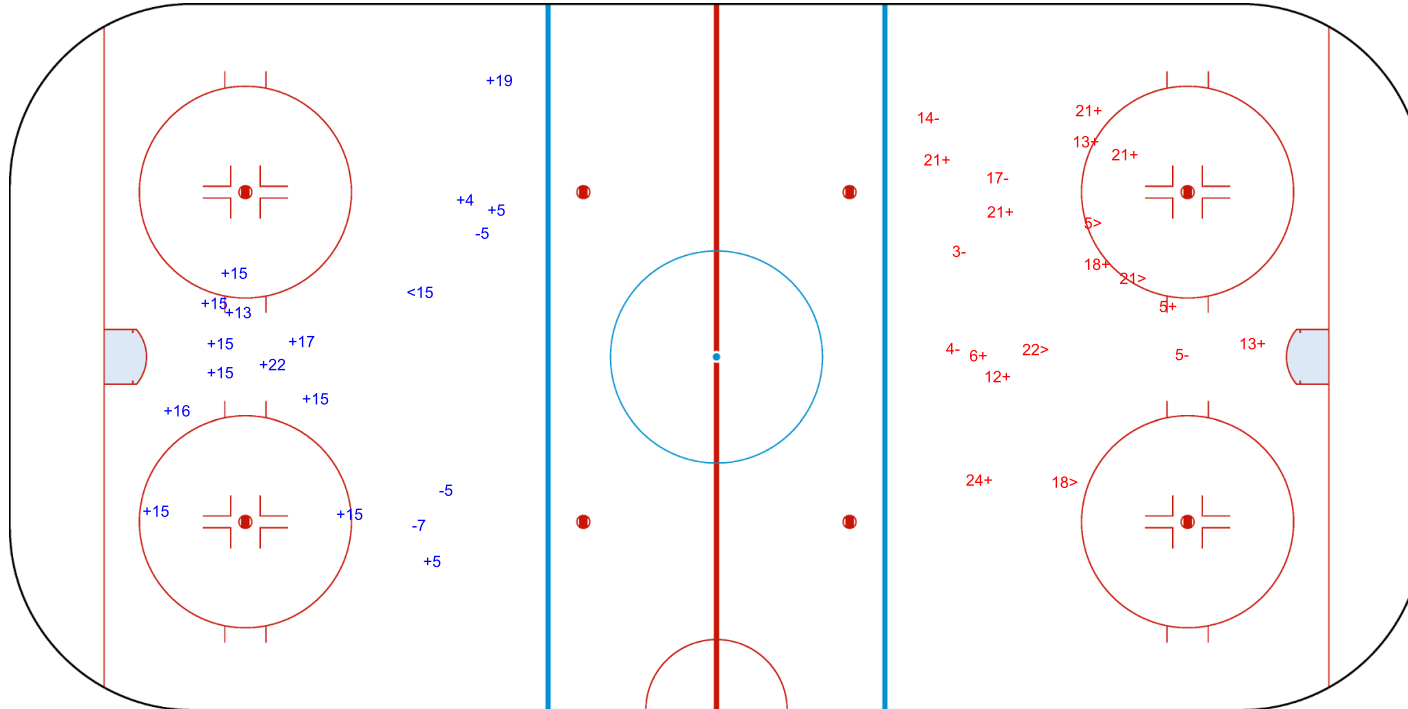

SHOT CHART
ROU - LTU

Shots by ROU
Goals (o): 0
SSG (+): 5
SSP (-): 3
SPG (-): 0

GK 1 of LTU

1st Period

Shots by LTU
Goals (o): 2
SSG (+): 13
SSP (-): 8
SPG (-): 6

GK 1 of ROU

Shots by LTU
Goals (o): 0 SSG (+): 9
SSP (<): 7 SPG (-): 8

GK 1 of ROU

ROU → 2nd Period ← LTU

Shots by ROU
Goals (o): 1 SSG (+): 3
SSP (>): 2 SPG (-): 4

GK 1 of LTU

Shots by ROU

Goals (o): 0 SSG (+): 15
SSP (<): 1 SPG (-): 3

GK 1 of LTU

3rd Period

Shots by LTU

Goals (o): 0 SSG (+): 11
SSP (>): 4 SPG (-): 5

GK 1 of ROU

| Legend: | | |
|------------|---------------------------|--|
| GK | Goalkeeper | |
| SPG | Shots past goal | |
| SSG | Shots saved by goalkeeper | |
| SSP | Shots saved by player | |