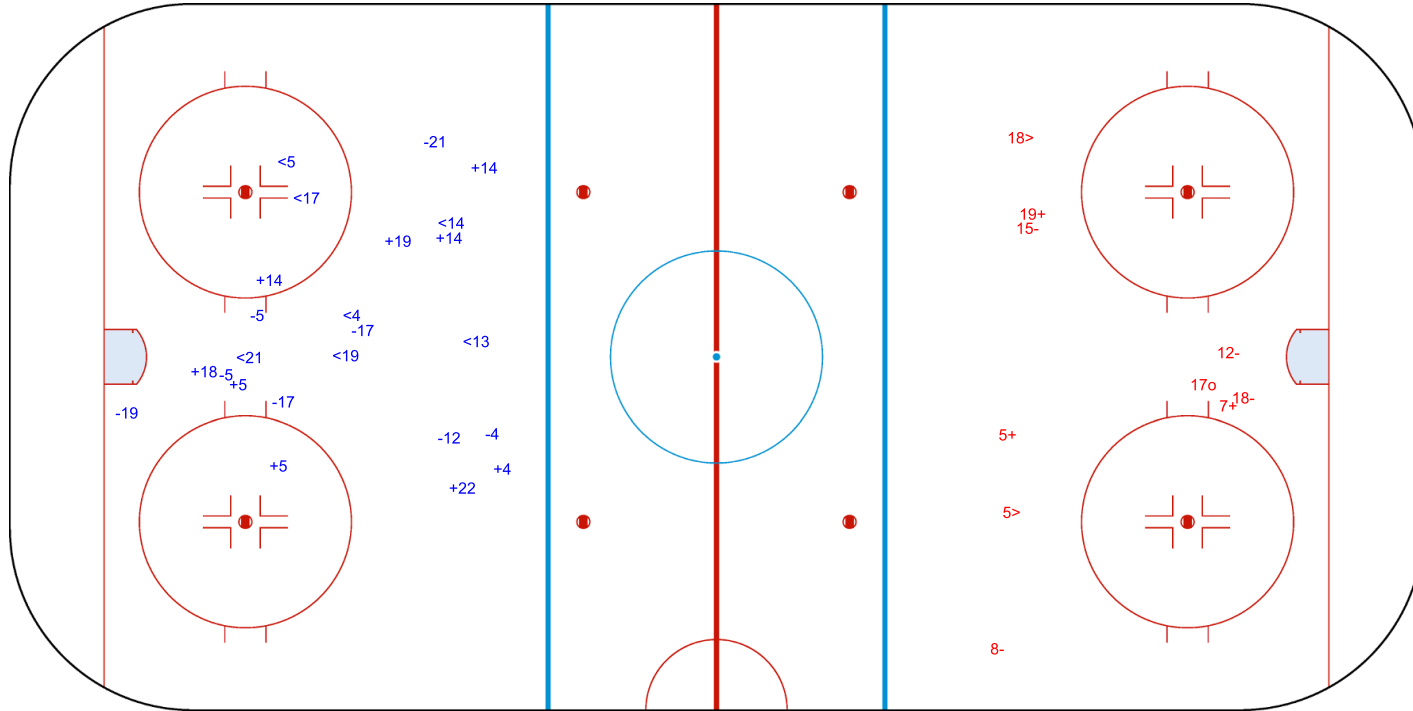

SHOT CHART
ROU - LTU

Shots by ROU
Goals (o): 0
SSG (+): 5
SSP (-): 3
SPG (-): 0

GK 1 of LTU

1st Period

Shots by LTU
Goals (o): 2
SSG (+): 13
SSP (-): 8
SPG (-): 6

GK 1 of ROU

Shots by LTU
Goals (o): 0 SSG (+): 9
SSP (<): 7 SPG (-): 8

GK 1 of ROU

ROU → 2nd Period ← LTU

Shots by ROU
Goals (o): 1 SSG (+): 3
SSP (>): 2 SPG (-): 4

GK 1 of LTU

Shots by ROU

Goals (o): 0 SSG (+): 15
SSP (<): 1 SPG (-): 3

GK 1 of LTU

3rd Period