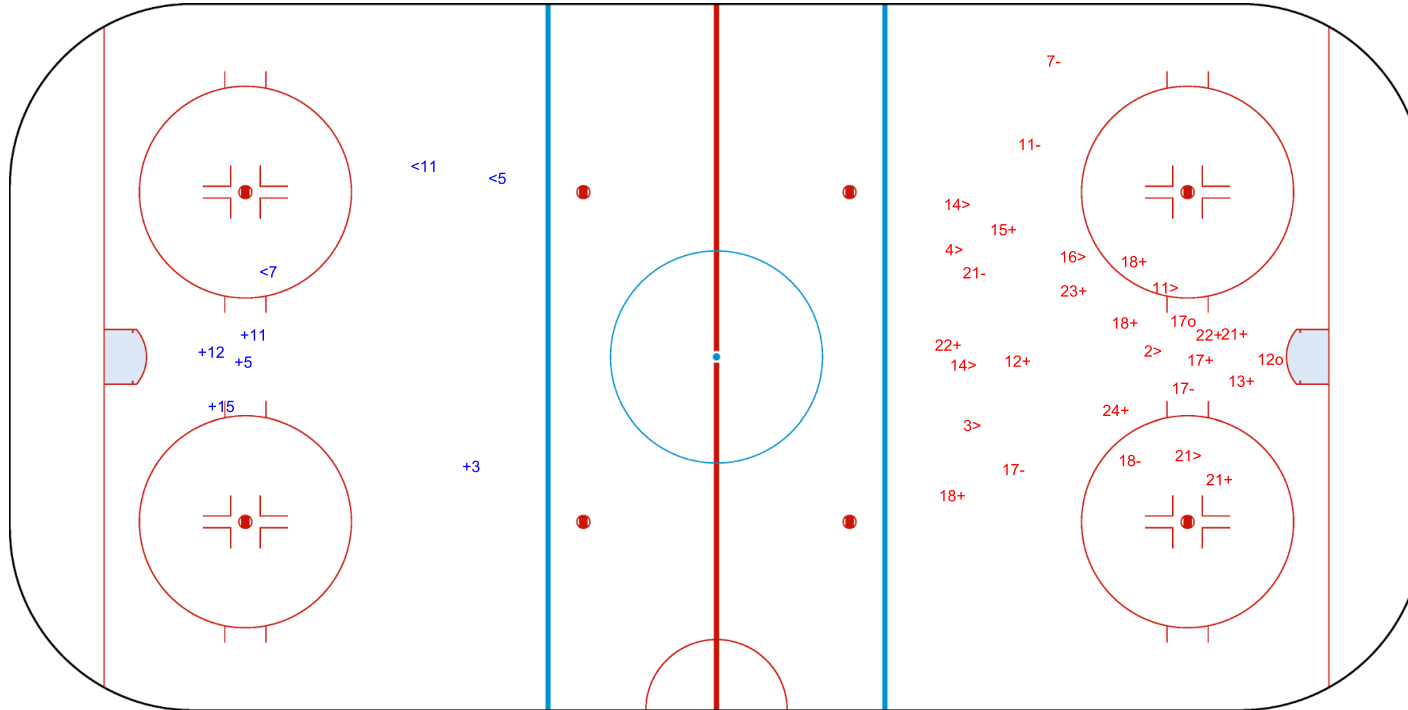

SHOT CHART
ROU - LTU

Shots by ROU
Goals (o): 0
SSG (+): 5
SSP (-): 3
SPG (-): 0

GK 1 of LTU

1st Period

Shots by LTU
Goals (o): 2
SSG (+): 13
SSP (-): 8
SPG (-): 6

GK 1 of ROU

Shots by LTU
Goals (o): 0 SSG (+): 9
SSP (<): 7 SPG (-): 8

GK 1 of ROU

ROU → 2nd Period ← LTU

Shots by ROU
Goals (o): 1 SSG (+): 3
SSP (>): 2 SPG (-): 4

GK 1 of LTU

Shots by ROU

Goals (o): 0 SSG (+): 15
SSP (<): 1 SPG (-): 3

GK 1 of LTU

3rd Period