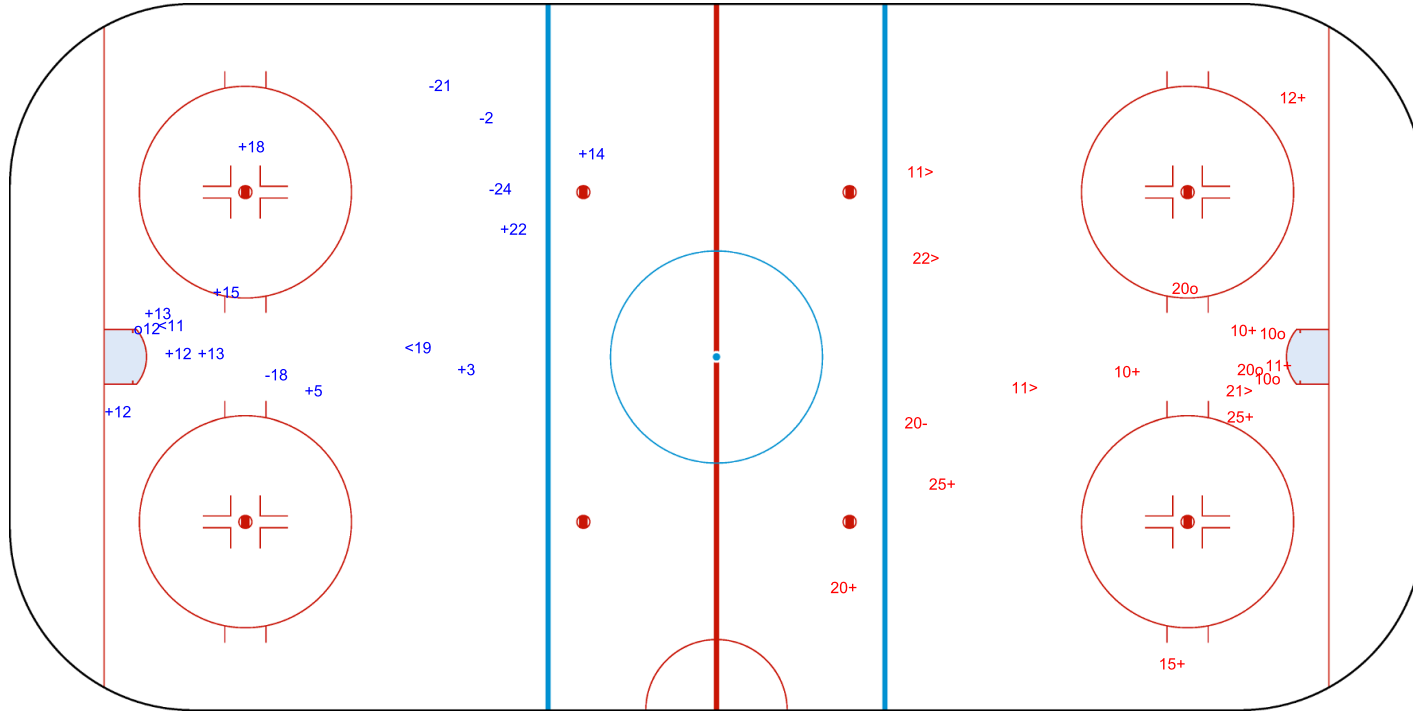

SHOT CHART
LTU - EST

Shots by EST
Goals (o): 2
SSP (<): 3
SSG (+): 12
SPG (-): 7

GK 25 of LTU

LTU → 1st Period ← EST

Shots by LTU
Goals (o): 1
SSP (>): 6
SSG (+): 8
SPG (-): 2

GK 29 of EST

Shots by LTU
Goals (o): 1
SSP (<): 2
SSG (+): 10
SPG (-): 4

GK 29 of EST

EST → 2nd Period ← LTU

Shots by EST
Goals (o): 4
SSP (>): 4
SSG (+): 8
SPG (-): 1

GK 1 of LTU

GK 25 of LTU

Shots by EST
Goals (o): 2 SSG (+): 10
SSP (<): 3 SPG (-): 2

GK 1 of LTU

GK 25 of LTU