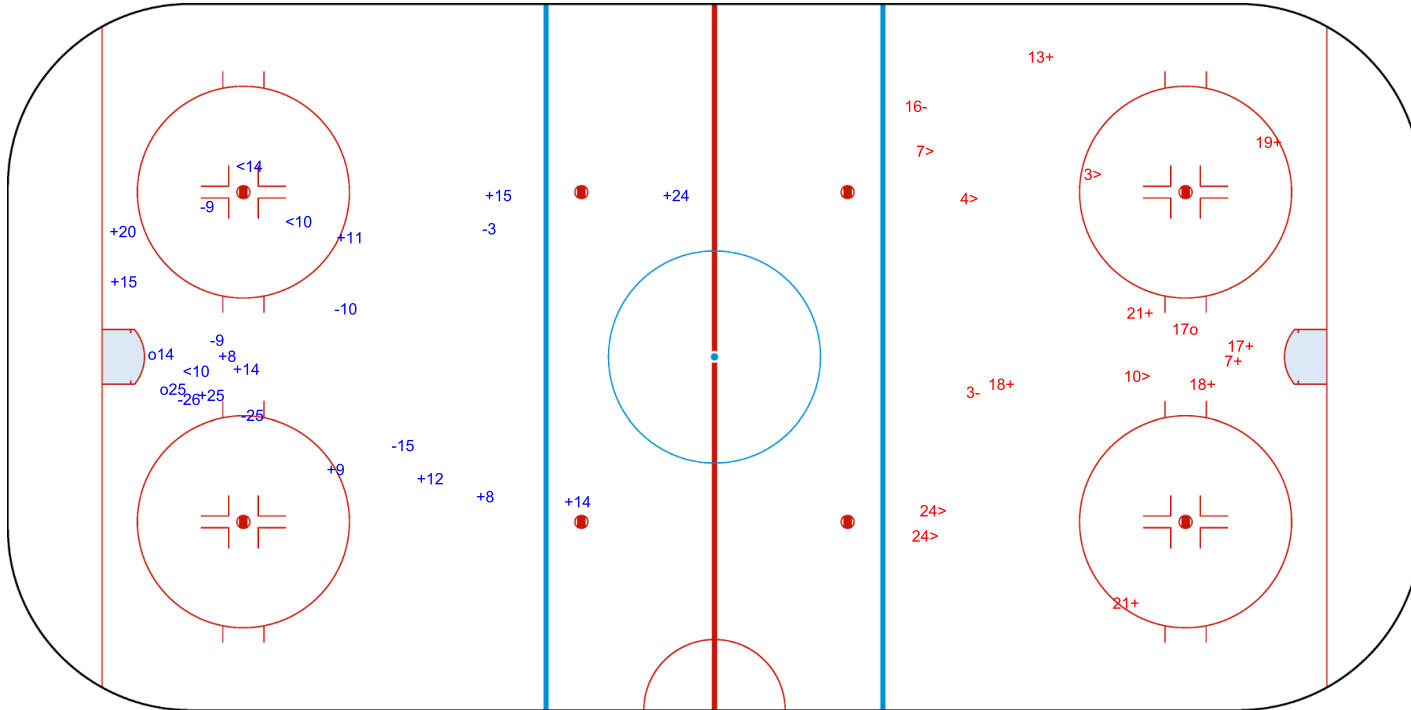

SHOT CHART
LTU - EST

Shots by EST
Goals (o): 2
SSP (<): 3
SSG (+): 12
SPG (-): 7

GK 25 of LTU

LTU → 1st Period ← EST

Shots by LTU
Goals (o): 1
SSP (>): 6
SSG (+): 8
SPG (-): 2

GK 29 of EST

Shots by LTU
Goals (o): 1
SSP (<): 2
SSG (+): 10
SPG (-): 4

GK 29 of EST

EST → 2nd Period ← LTU

Shots by EST
Goals (o): 4
SSP (>): 4
SSG (+): 8
SPG (-): 1

GK 1 of LTU

GK 25 of LTU

Shots by EST
Goals (o): 2 SSG (+): 10
SSP (<): 3 SPG (-): 2

GK 1 of LTU

GK 25 of LTU