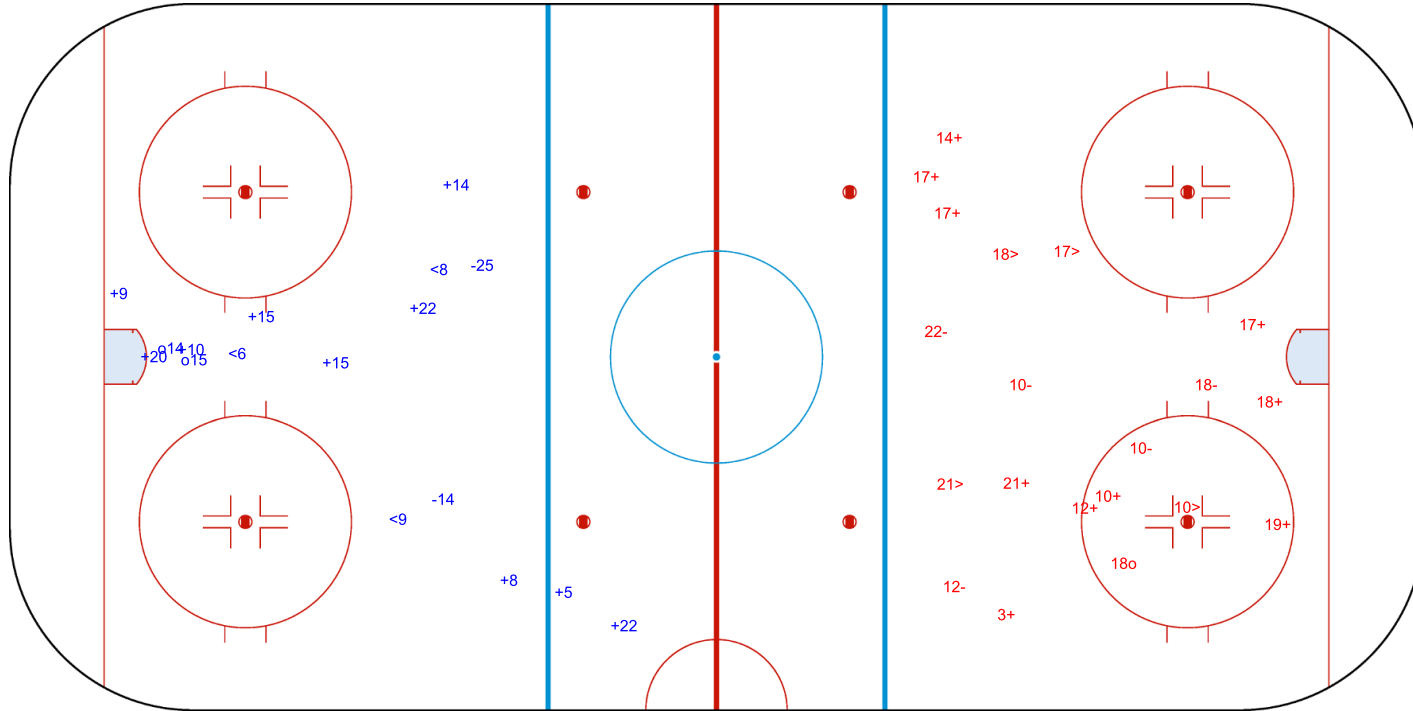

Shots by EST
Goals (o): 2   SSG (+): 10
SSP (<): 3   SPG (-): 2

GK 1 of LTU

GK 25 of LTU

LTU → 3rd Period ← EST

Shots by LTU
Goals (o): 1   SSG (+): 10
SSP (>): 4   SPG (-): 5

GK 29 of EST

Legend:	
GK	Goalkeeper
SPG	Shots past goal
SSG	Shots saved by goalkeeper
SSP	Shots saved by player