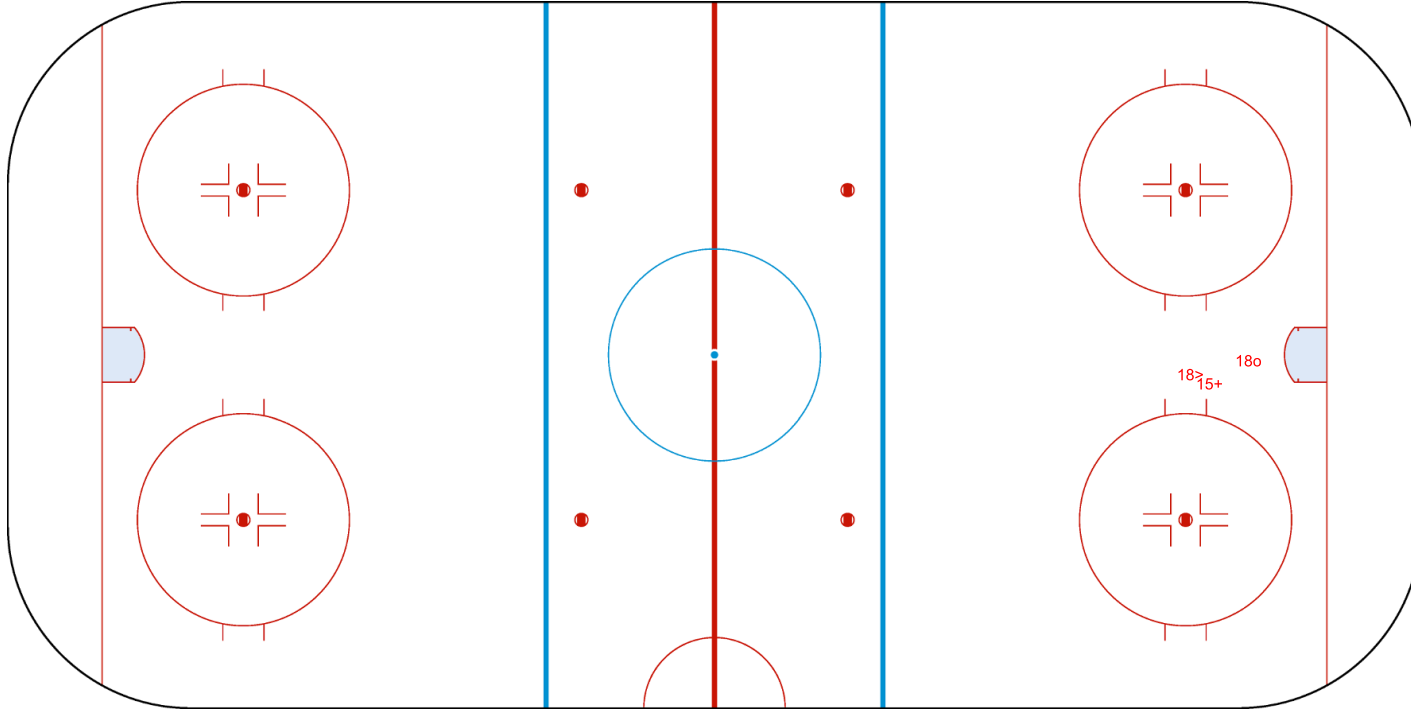

Shots by ROU

Goals (o): 0   SSG (+): 0
SSP (-): 0   SPG (-): 0

GK 1 of GBR

GBR

Overtime

ROU

Shots by GBR

Goals (o): 1   SSG (+): 1
SSP (>): 1   SPG (-): 0

GK 1 of ROU

Legend:					
GK	Goalkeeper	SPG	Shots past goal	SSG	Shots saved by goalkeeper
		SSP	Shots saved by player