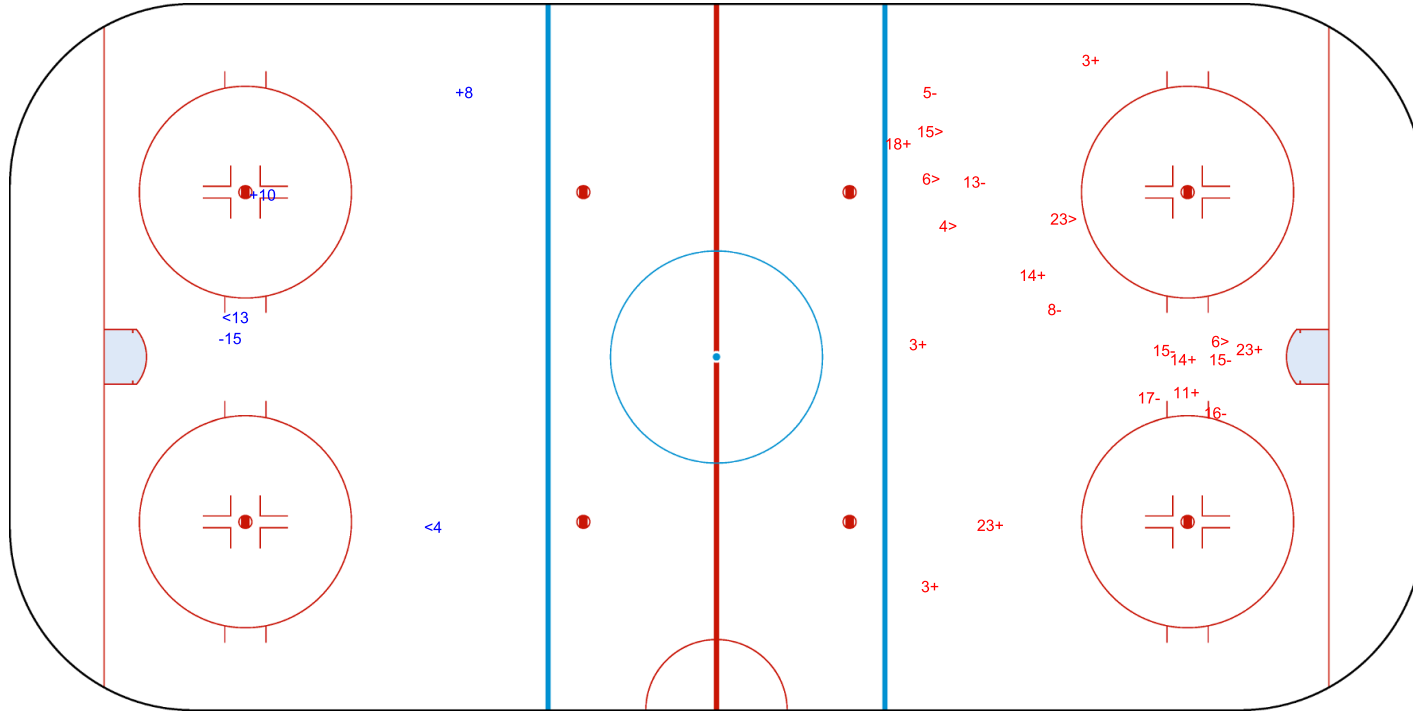

Shots by ROU

Goals (o): 0   SSG (+): 2
SSP (<): 2   SPG (-): 1

GK 1 of GBR

3rd Period

Shots by GBR

Goals (o): 0   SSG (+): 9
SSP (>): 5   SPG (-): 7

GK 1 of ROU