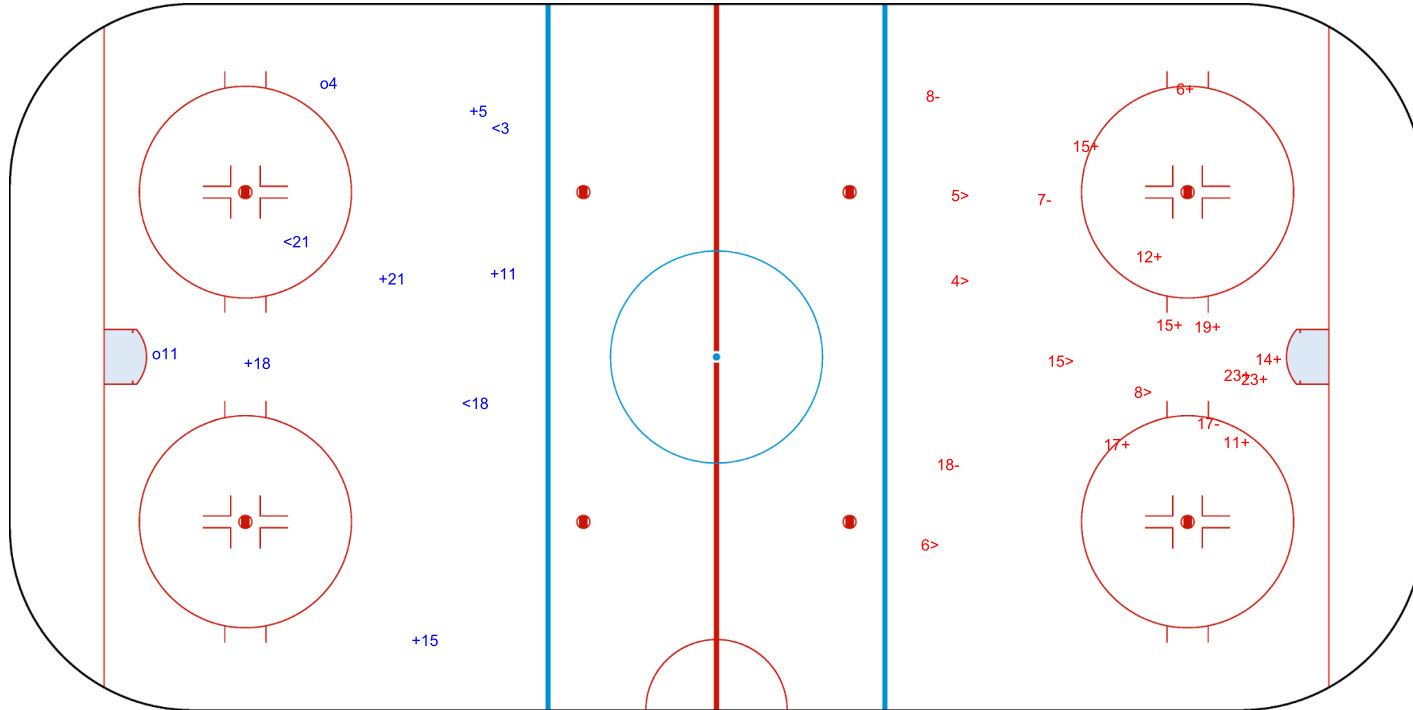

SHOT CHART  
GBR - ROU

Shots by ROU  
Goals (o): 2    SSG (+): 5  
SSP (<): 3    SPG (-): 0

GK 1 of GBR

GBR → 1st Period ← ROU

Shots by GBR

Goals (o): 2    SSG (+): 12  
SSP (<): 1    SPG (-): 6

GK 1 of ROU

ROU → 2nd Period ← GBR

Shots by ROU

Goals (o): 0    SSG (+): 5  
SSP (>): 2    SPG (-): 4

GK 1 of GBR

Shots by ROU

Goals (o): 0    SSG (+): 2  
SSP (<): 2    SPG (-): 1

GK 1 of GBR

3rd Period