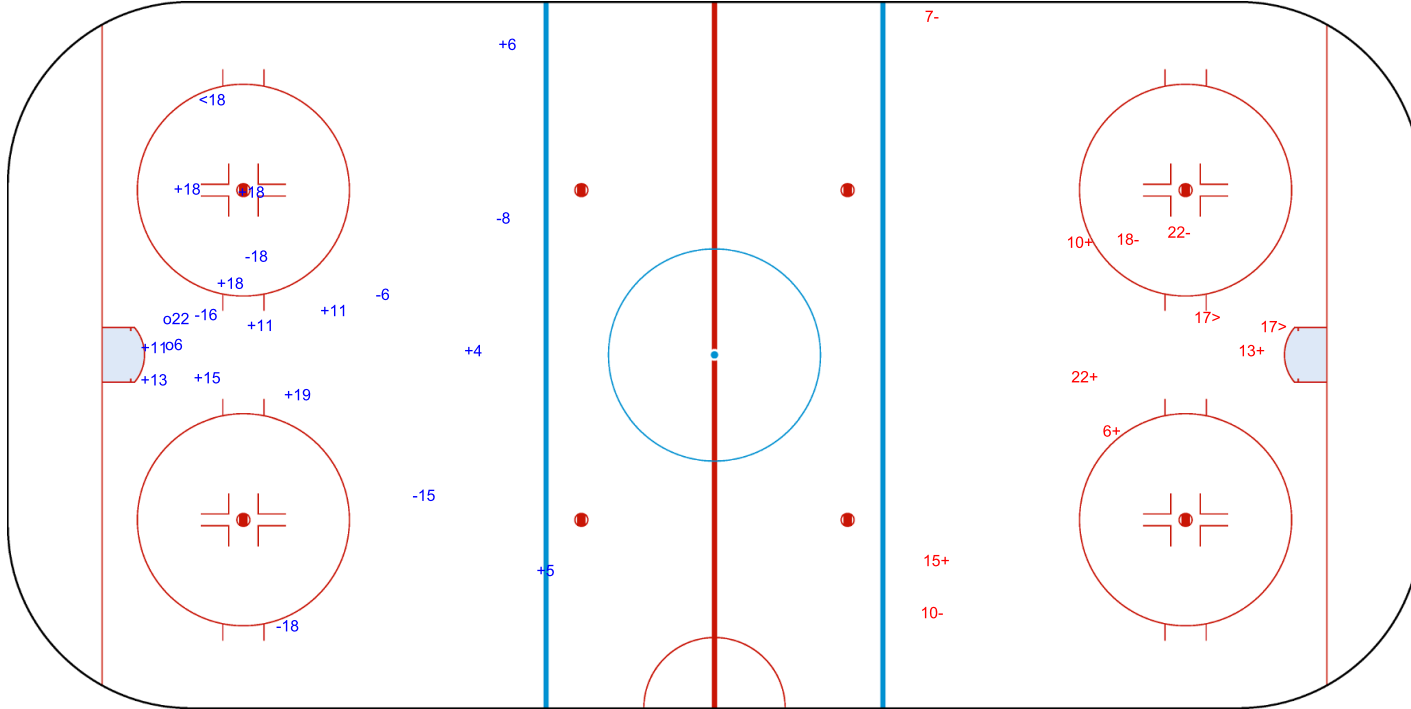

SHOT CHART  
GBR - ROU

Shots by ROU  
Goals (o): 2    SSG (+): 5  
SSP (<): 3    SPG (-): 0

GK 1 of GBR

GBR → 1st Period ← ROU

Shots by GBR

Goals (o): 2    SSG (+): 12  
SSP (<): 1    SPG (-): 6

GK 1 of ROU

ROU → 2nd Period ← GBR

Shots by ROU

Goals (o): 0    SSG (+): 5  
SSP (>): 2    SPG (-): 4

GK 1 of GBR

Shots by ROU

Goals (o): 0    SSG (+): 2  
SSP (<): 2    SPG (-): 1

GK 1 of GBR

3rd Period