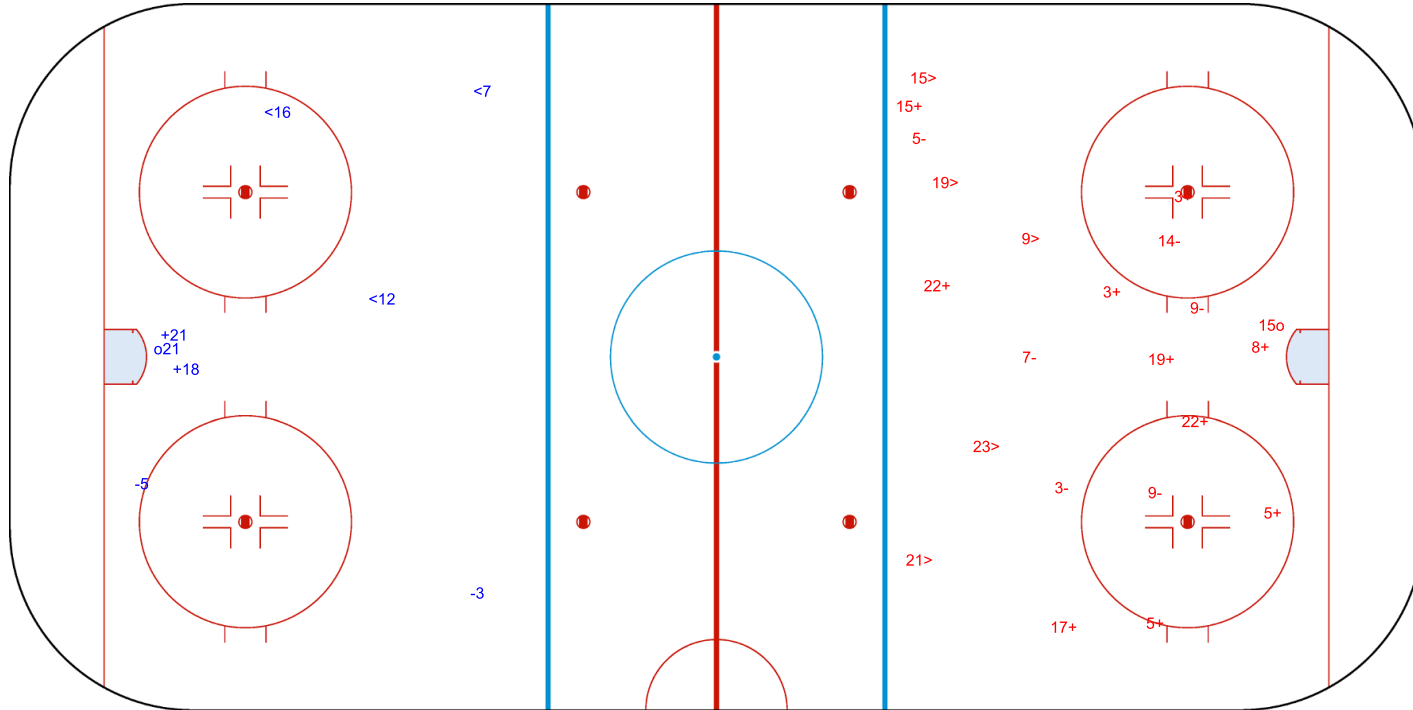

SHOT CHART
LTU - KOR

Shots by LTU
Goals (o): 1 SSG (+): 2
SSP (<): 3 SPG (-): 2

GK 20 of KOR

KOR → 1st Period ← LTU

Shots by KOR
Goals (o): 1 SSG (+): 10
SSP (>): 5 SPG (-): 6

GK 1 of LTU

Shots by KOR
Goals (o): 3
SSP (<): 7
SSG (+): 8
SPG (-): 4

GK 1 of LTU

LTU → 2nd Period ← KOR

Shots by LTU
Goals (o): 1
SSP (>): 2
SSG (+): 3
SPG (-): 5

GK 20 of KOR

Shots by LTU
Goals (o): 1
SSP (<): 2

SSG (+): 7
SPG (-): 2

GK 20 of KOR

KOR → 3rd Period ← LTU