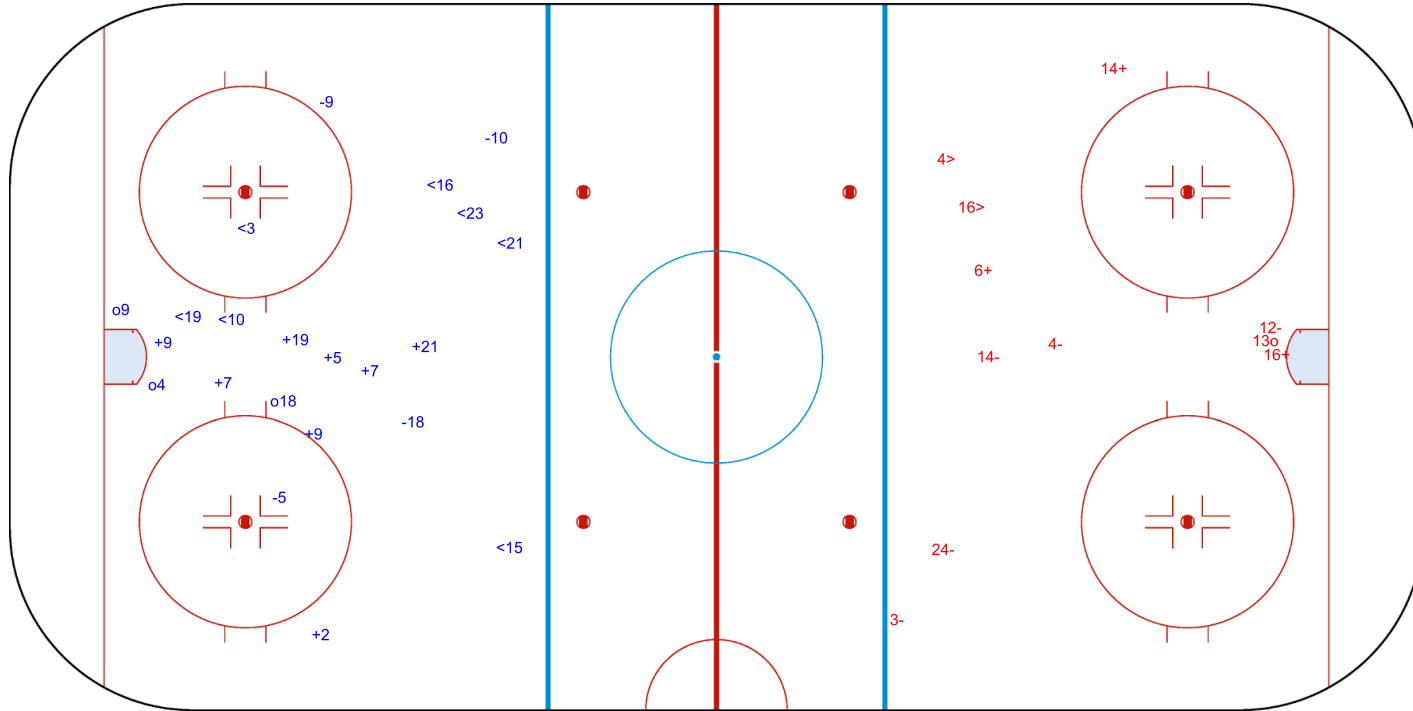

SHOT CHART
LTU - KOR

Shots by LTU
Goals (o): 1 SSG (+): 2
SSP (<): 3 SPG (-): 2

GK 20 of KOR

KOR → 1st Period ← LTU

Shots by KOR
Goals (o): 1 SSG (+): 10
SSP (>): 5 SPG (-): 6

GK 1 of LTU

Shots by KOR
Goals (o): 3
SSP (<): 7
SSG (+): 8
SPG (-): 4

GK 1 of LTU

LTU → 2nd Period ← KOR

Shots by LTU
Goals (o): 1
SSP (>): 2
SSG (+): 3
SPG (-): 5

GK 20 of KOR

Shots by LTU
Goals (o): 1
SSP (<): 2

SSG (+): 7
SPG (-): 2

GK 20 of KOR

KOR → 3rd Period ← LTU