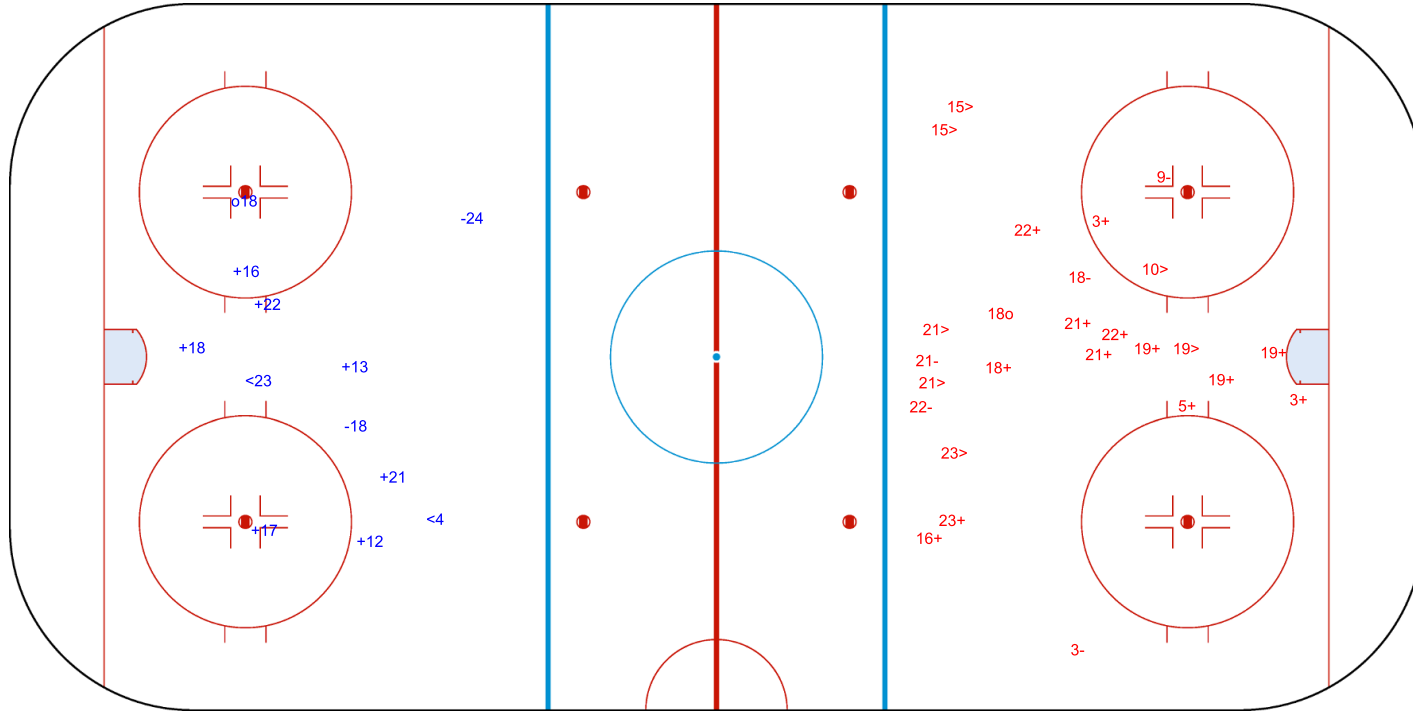

Shots by LTU
Goals (o): 1
SSP (<): 2

SSG (+): 7
SPG (-): 2

GK 20 of KOR

KOR → 3rd Period ← LTU

Shots by KOR
Goals (o): 1
SSP (>): 7

SSG (+): 13
SPG (-): 5

GK 1 of LTU

Legend:		
GK	Goalkeeper	
SPG	Shots past goal	
SSG	Shots saved by goalkeeper	
SSP	Shots saved by player