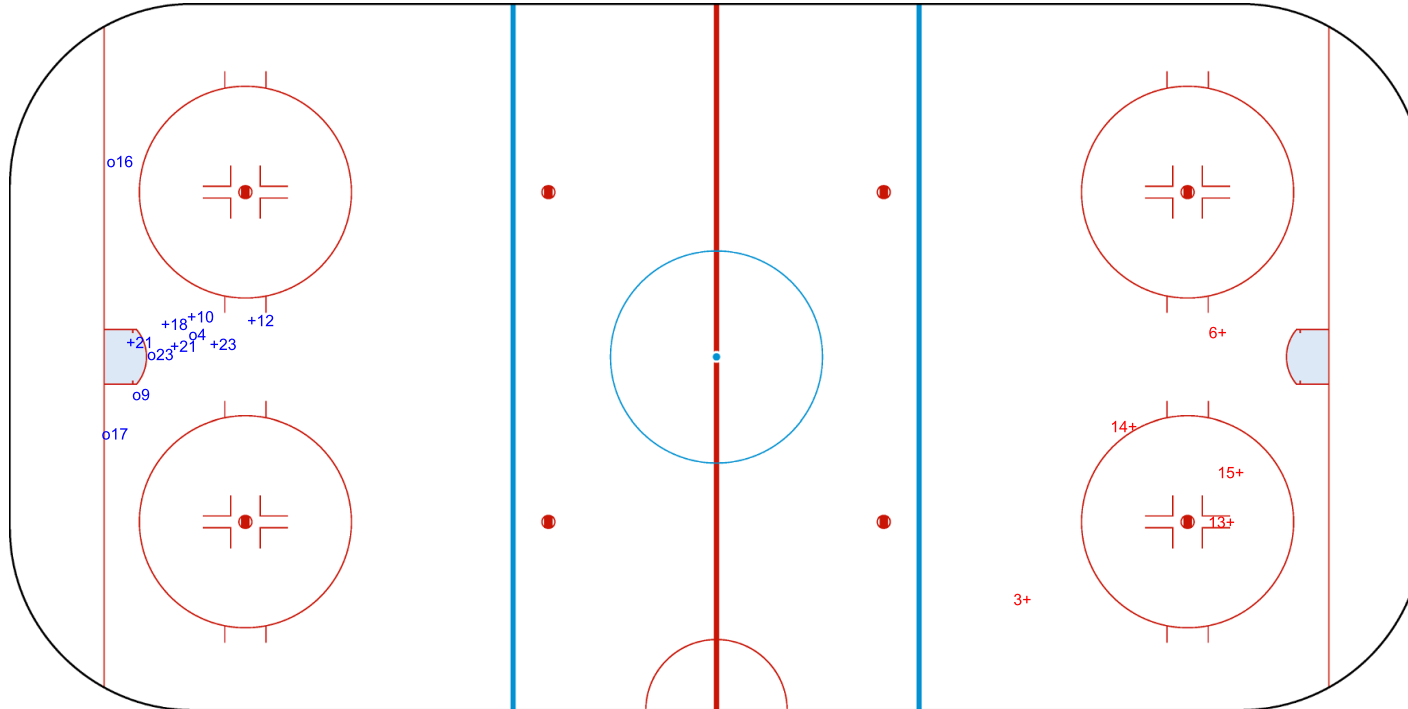

GK 1 of RSA

Shots by NZL

Goals (o): 5

SSP (<): 0

SSG (+): 6

SPG (-): 0

GK 1 of RSA

2nd Period