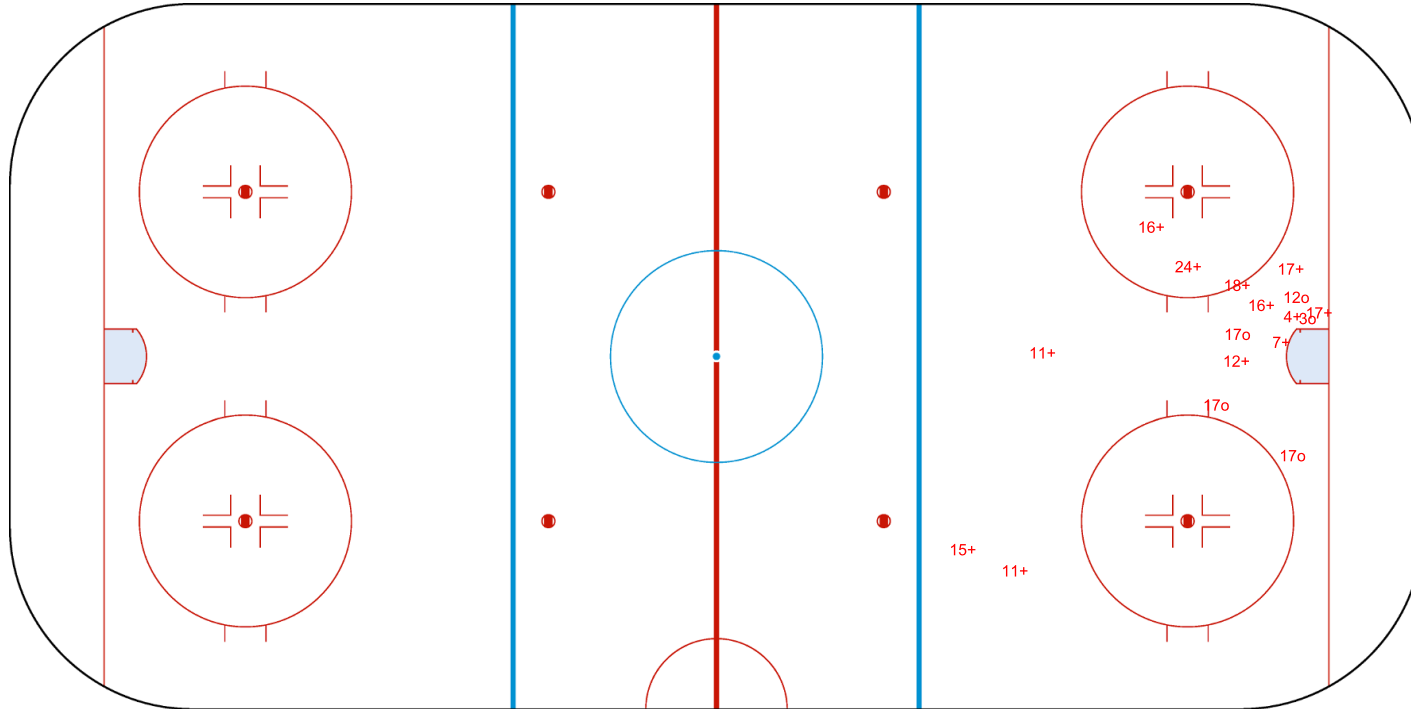

SHOT CHART

RSA - NZL

1st Period

Shots by RSA

Goals (o): 0    SSG (+): 0  
SSP (-): 0    SPG (-): 0

GK 25 of NZL

Shots by NZL

Goals (o): 5    SSG (+): 12  
SSP (>): 0    SPG (-): 0