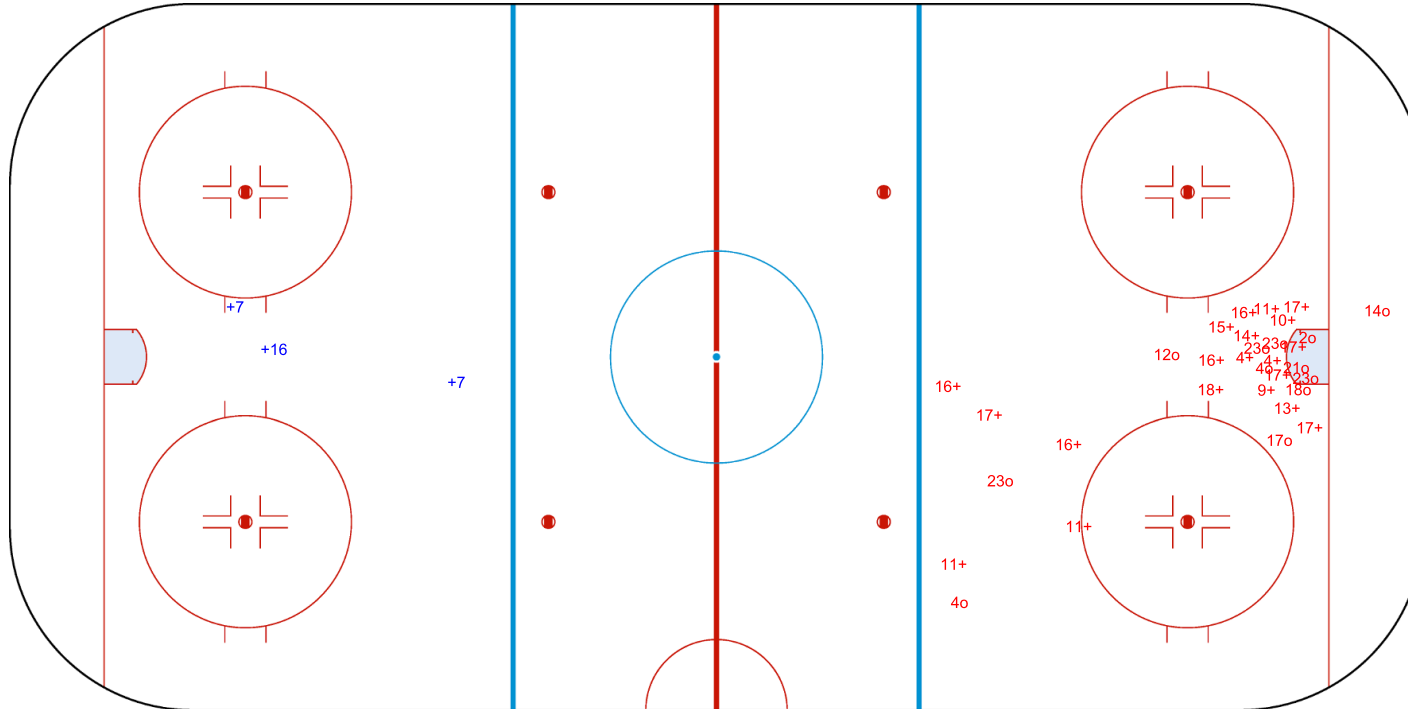

GK 25 of NZL

NZL → 3rd Period ← RSA

Shots by NZL

Goals (o): 12    SSG (+): 20  
SSP (>): 0    SPG (-): 0

GK 1 of RSA

GK 20 of RSA

Legend:	
<b>GK</b>	Goalkeeper
<b>SPG</b>	Shots past goal
<b>SSG</b>	Shots saved by goalkeeper
<b>SSP</b>	Shots saved by player