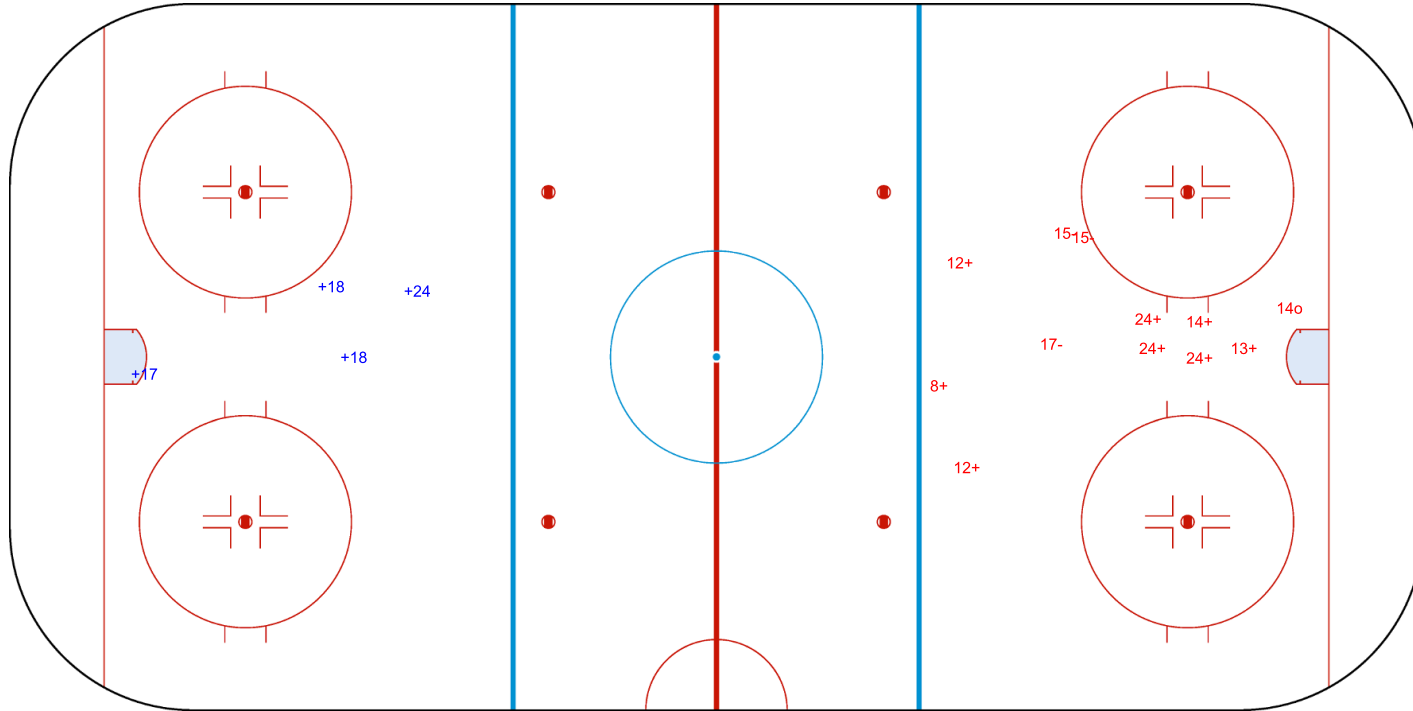

Goals (o): 0 SSG (+): 4
SSP (<): 0 SPG (-): 0

GK 1 of ISL

2nd Period

Shots by ISL

Goals (o): 1 SSG (+): 8
SSP (>): 0 SPG (-): 3

GK 25 of BEL

Shots by ISL
Goals (o): 0
SSP (<): 0
SSG (+): 4
SPG (-): 1

GK 25 of BEL