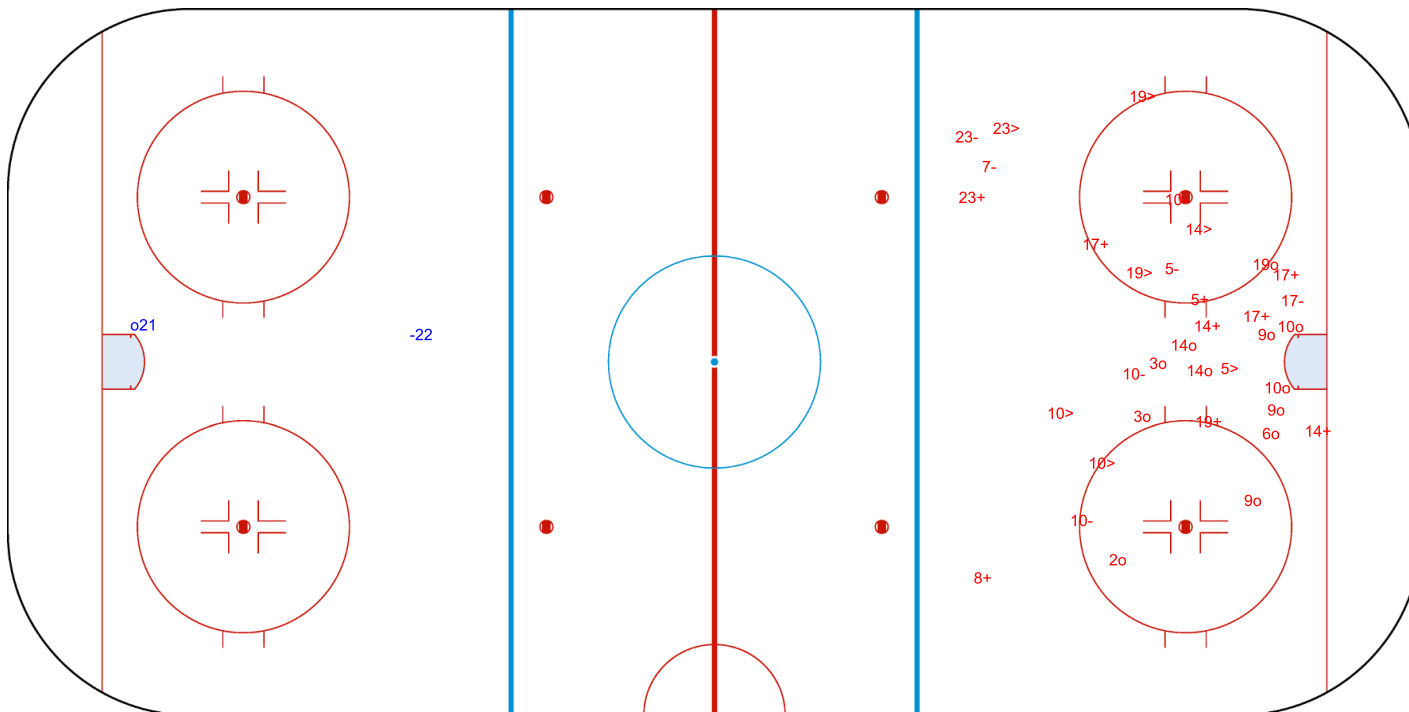

Shots by BIH

Goals (o): 1   SSG (+): 0
SSP (<): 0   SPG (-): 1

GK 25 of TPE

3rd Period

Shots by TPE

Goals (o): 12   SSG (+): 9
SSP (>): 7   SPG (-): 7

GK 25 of BIH

Legend:					
GK	Goalkeeper	SPG	Shots past goal	SSG	Shots saved by goalkeeper
				SSP	Shots saved by player

REVISED Revised to correct the goal scorer of team TPE 5th goal at 35:17. After video review the goal has been removed from #17 WANG, Yi-An and awarded to #12 Peng, Mo