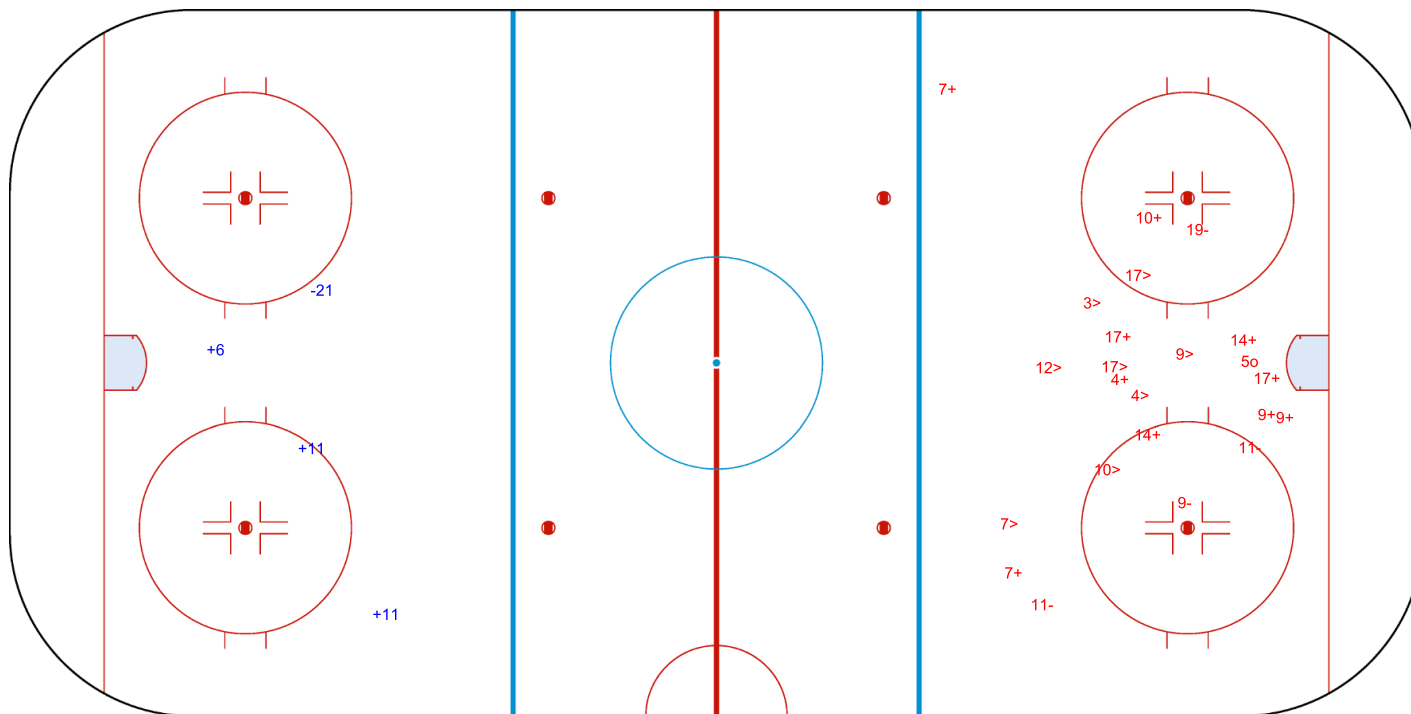

SHOT CHART

BIH - TPE

1st Period

Shots by BIH  
Goals (o): 0  
SSP (<): 0  
SSG (+): 3  
SPG (-): 1

GK 25 of TPE

Shots by TPE  
Goals (o): 1  
SSP (>): 8  
SSG (+): 10  
SPG (-): 4

GK 25 of BIH

Shots by TPE