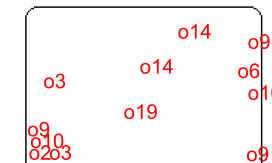

GK 25 of TPE

3rd Period

Shots by TPE

Goals (o): 12    SSG (+): 9  
SSP (>): 7    SPG (-): 7

GK 25 of BIH

<b>Legend:</b>					
<b>GK</b>	Goalkeeper	<b>SPG</b>	Shots past goal	<b>SSG</b>	Shots saved by goalkeeper
				<b>SSP</b>	Shots saved by player