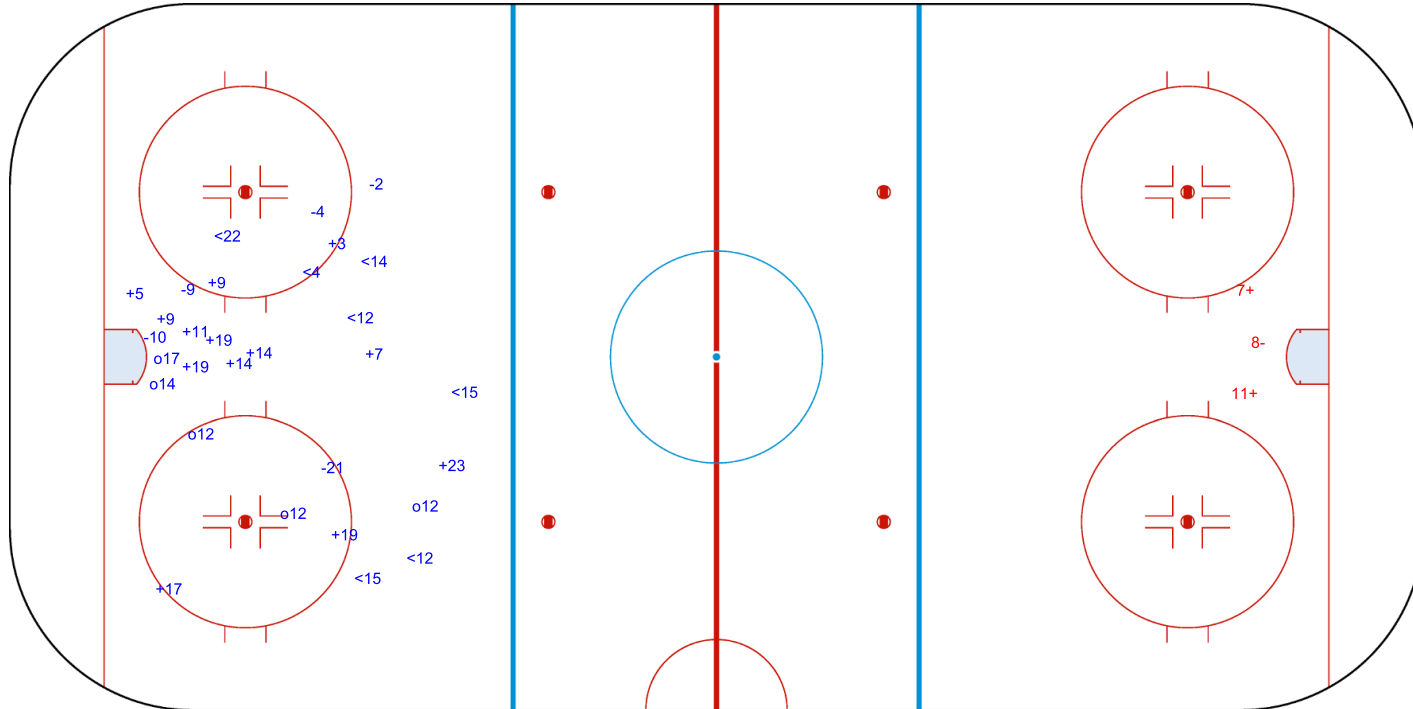

SHOT CHART

BIH - TPE

1st Period

Shots by BIH  
Goals (o): 0  
SSP (<): 0  
SSG (+): 3  
SPG (-): 1

GK 25 of TPE

Shots by TPE  
Goals (o): 1  
SSP (>): 8  
SSG (+): 10  
SPG (-): 4

GK 25 of BIH

Shots by TPE

Goals (o): 5    SSG (+): 13  
SSP (<): 7    SPG (-): 5

GK 25 of BIH

BIH → 2nd Period ← TPE

Shots by BIH

Goals (o): 0    SSG (+): 2  
SSP (>): 0    SPG (-): 1

GK 25 of TPE

Shots by BIH

Goals (o): 1    SSG (+): 0  
SSP (<): 0    SPG (-): 1