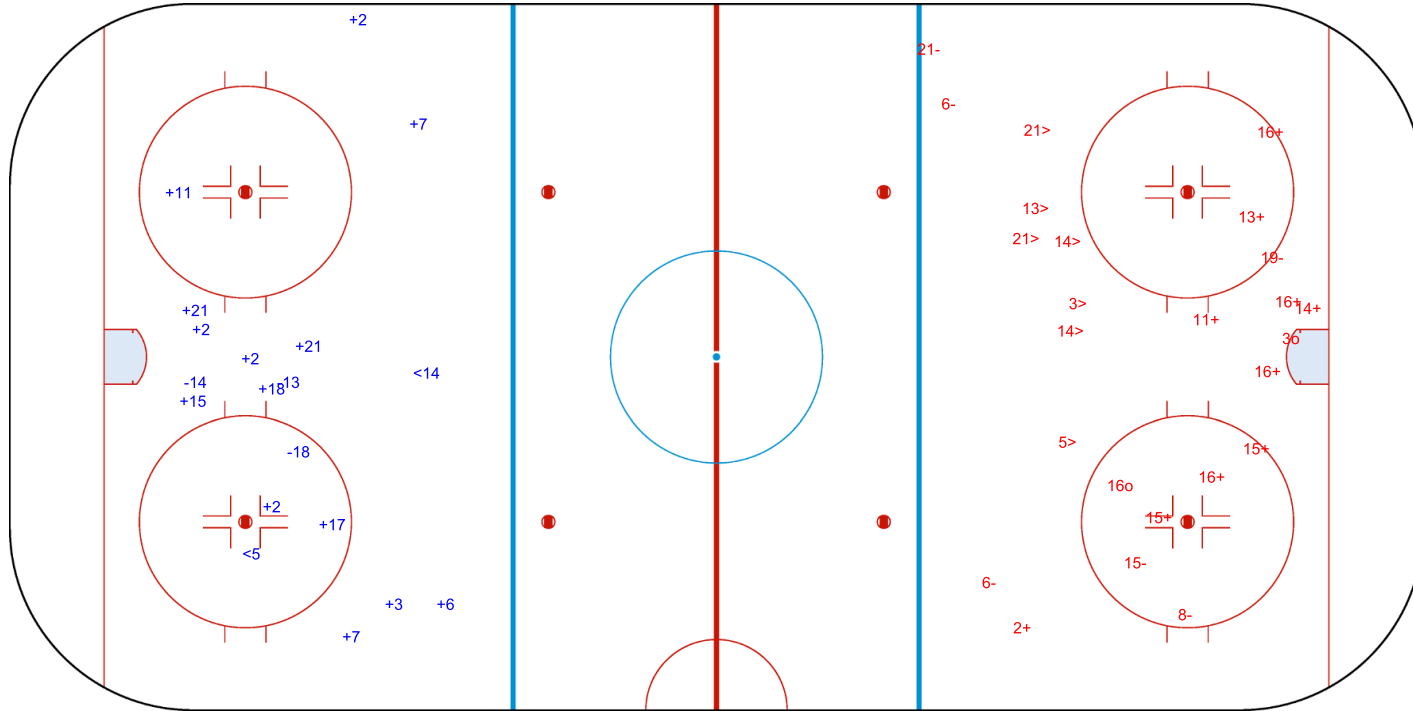

GK 25 of SRB

3rd Period

Shots by SRB

Goals (o): 2 SSG (+): 10
SSP (>): 7 SPG (-): 6

GK 1 of ESP

Shots by ESP

Goals (o): 0

SSG (+): 2