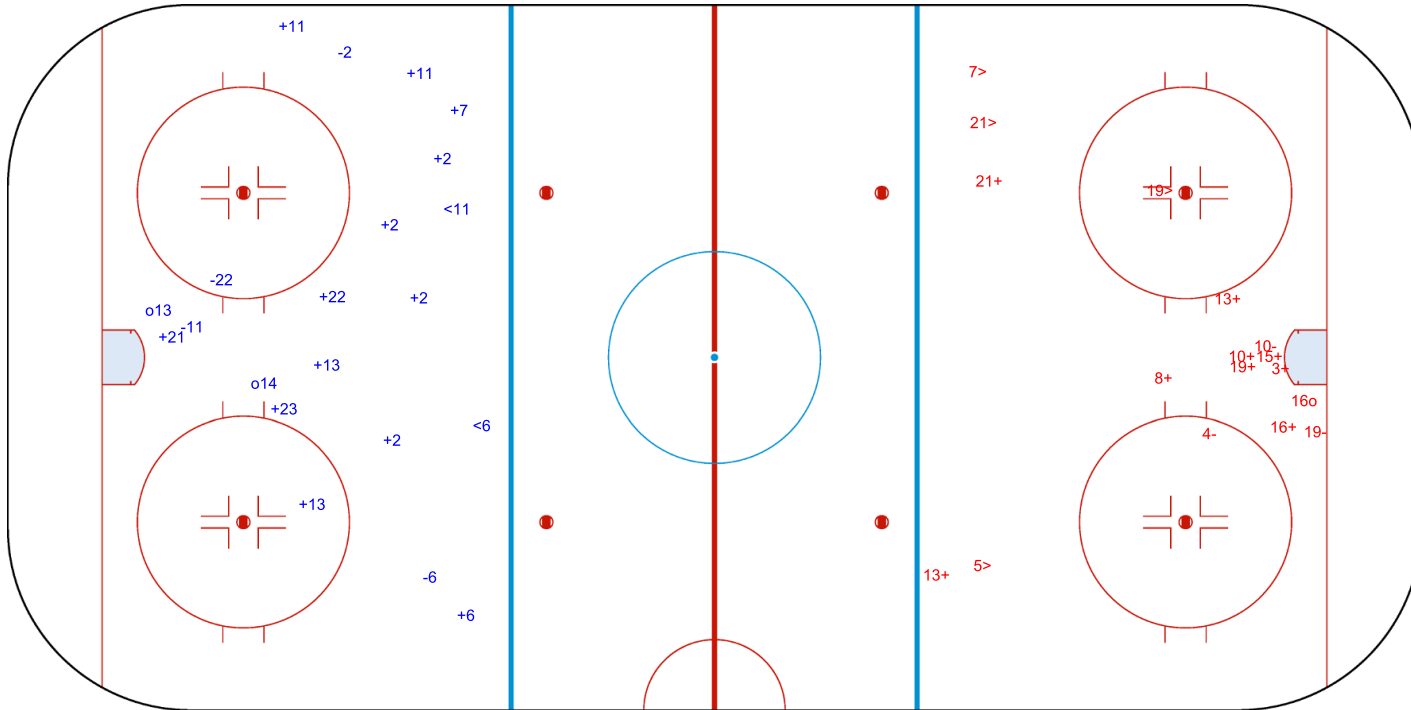

SHOT CHART

ESP - SRB

Shots by ESP

Goals (o): 2

SSG (+): 13

SSP (<): 2

SPG (-): 4

GK 25 of SRB

1st Period

Shots by SRB

Goals (o): 1

SSG (+): 9

SSP (>): 4

SPG (-): 3

GK 1 of ESP

Shots by SRB