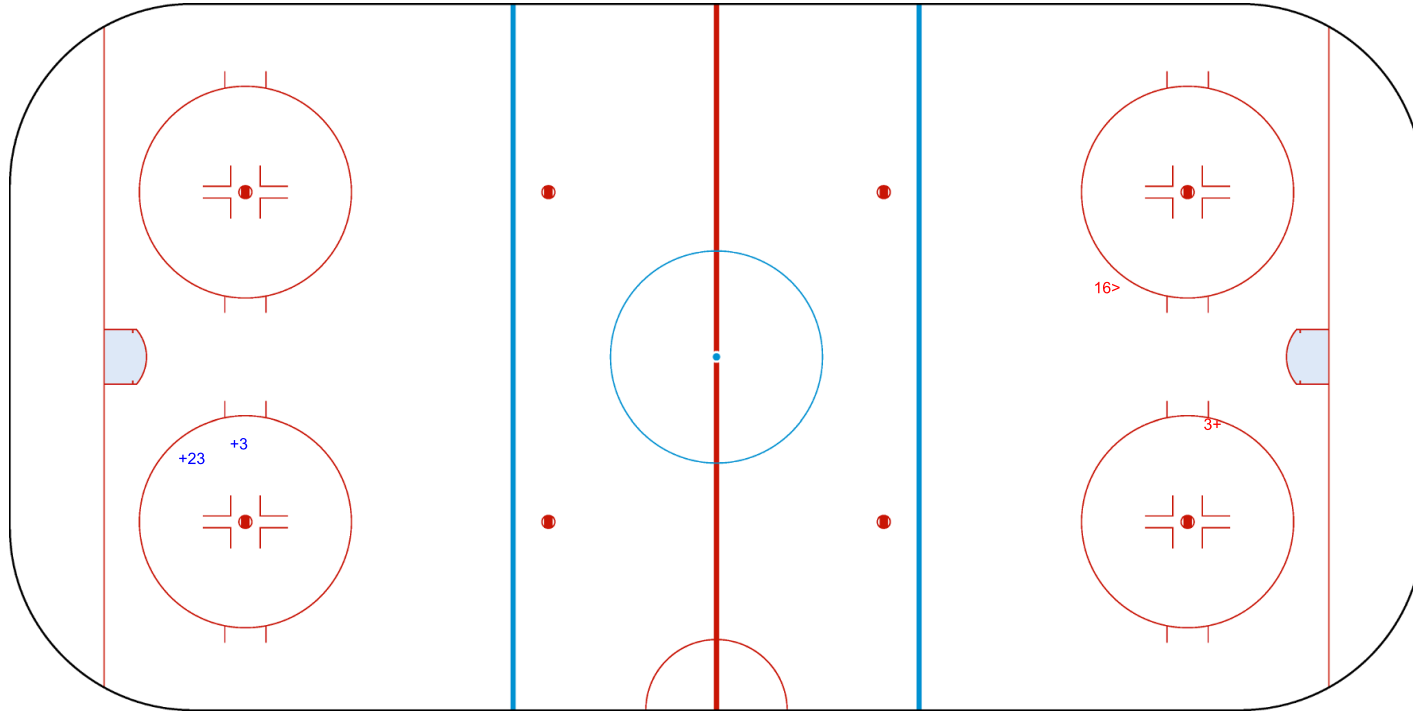

Shots by ESP

Goals (o): 0

SSG (+): 2

SSP (<): 0

SPG (-): 0

GK 25 of SRB

Overtime

Shots by SRB

Goals (o): 0

SSG (+): 1

SSP (>): 1

SPG (-): 0

GK 1 of ESP

Legend:					
GK	Goalkeeper	SPG	Shots past goal	SSG	Shots saved by goalkeeper
				SSP	Shots saved by player