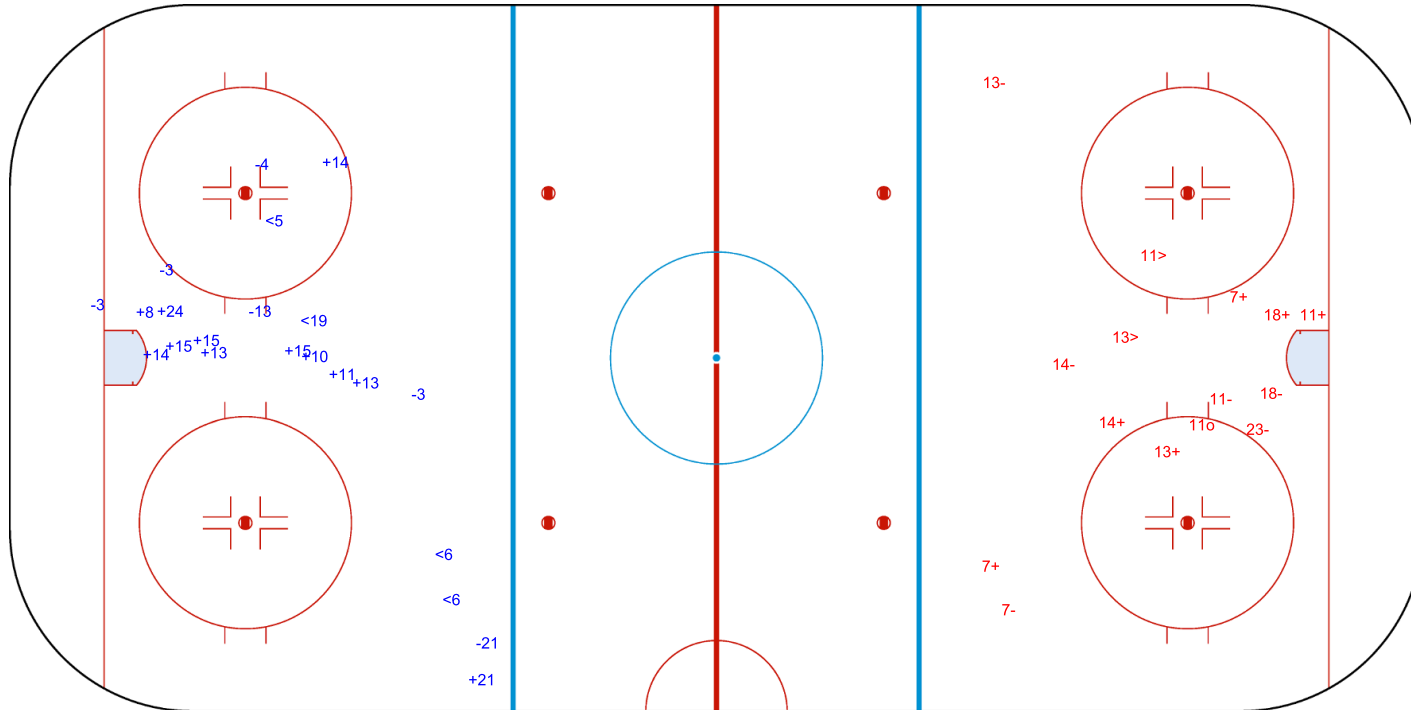

Goals (o): 0 SSG (+): 12
SSP (<): 4 SPG (-): 6

GK 1 of ESP

2nd Period

Shots by ESP

Goals (o): 1 SSG (+): 6
SSP (>): 2 SPG (-): 6

GK 25 of SRB

Shots by ESP

Goals (o): 0 SSG (+): 14
SSP (<): 2 SPG (-): 3