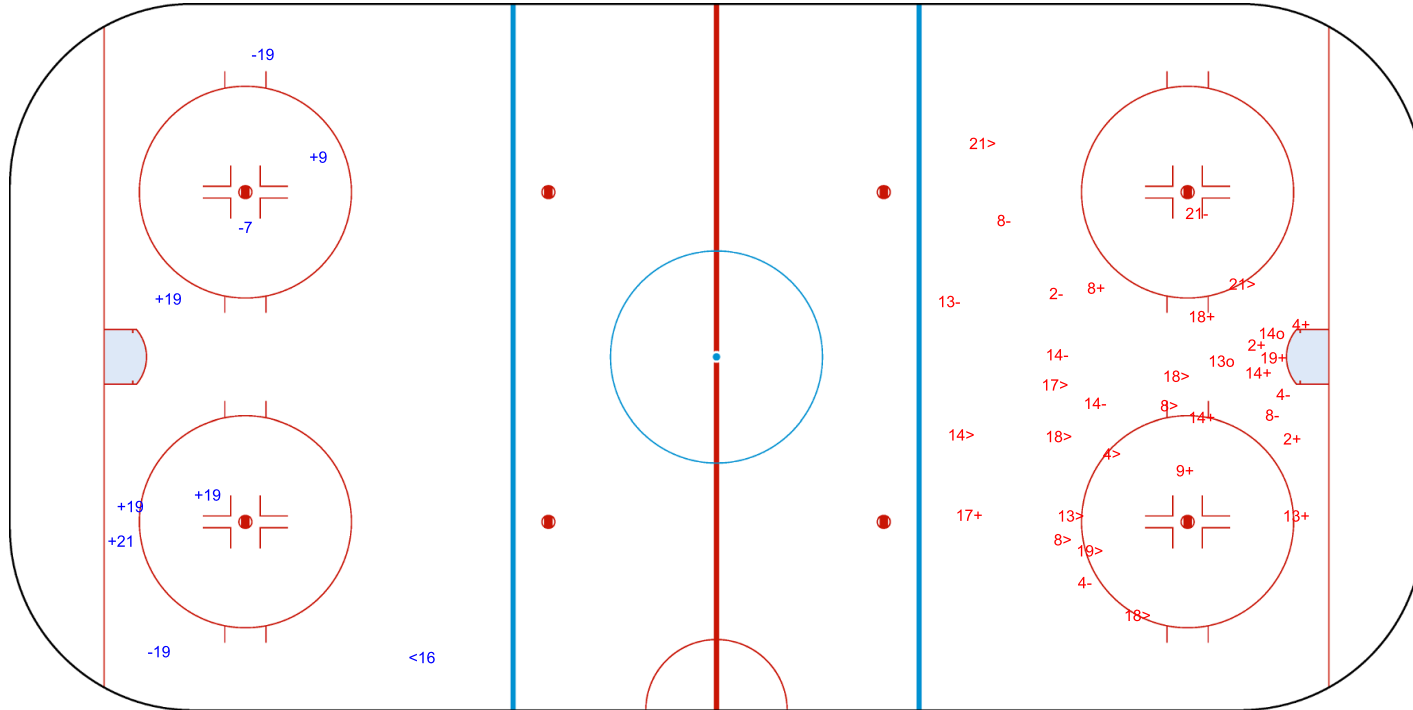

SHOT CHART
ESP - POL

Shots by ESP
Goals (o): 0
SSG (+): 5
SSP (-): 1
SPG (-): 3

GK 1 of POL

POL → 1st Period ← ESP

Shots by POL
Goals (o): 2
SSP (>): 12
SSG (+): 11
SPG (-): 9

GK 1 of ESP

Shots by POL

Goals (o): 0 SSG (+): 9
SSP (<): 6 SPG (-): 6