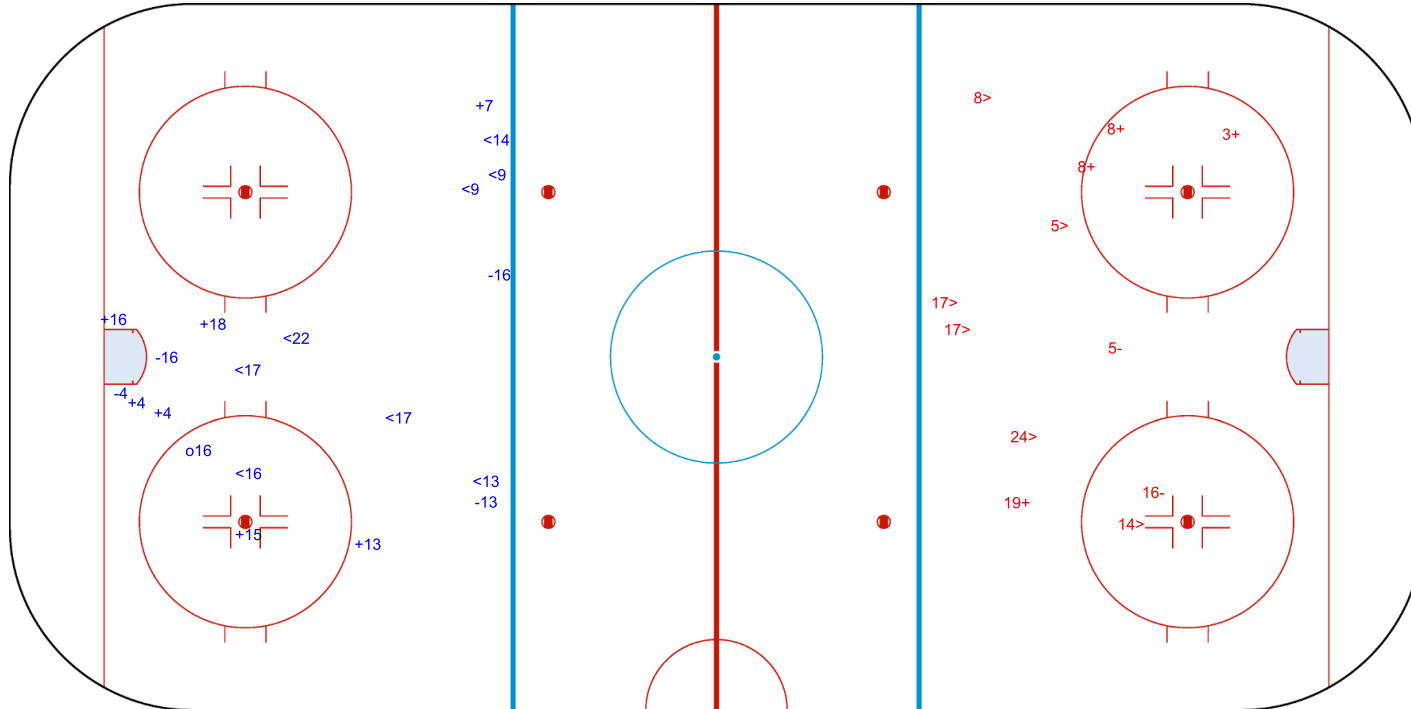

SHOT CHART
TPE - KOR

Shots by TPE
Goals (o): 0
SSG (+): 5
SSP (-): 5
SPG (-): 3

GK 20 of KOR

1st Period

Shots by KOR
Goals (o): 1
SSG (+): 6
SSP (>): 11
SPG (-): 6

GK 25 of TPE

Shots by KOR

Goals (o): 1 SSG (+): 7
SSP (<): 8 SPG (-): 4

GK 25 of TPE

2nd Period

Shots by TPE

Goals (o): 0 SSG (+): 4
SSP (>): 6 SPG (-): 2

GK 20 of KOR

Shots by TPE

Goals (o): 0 SSG (+): 5
SSP (<): 1 SPG (-): 2

GK 20 of KOR