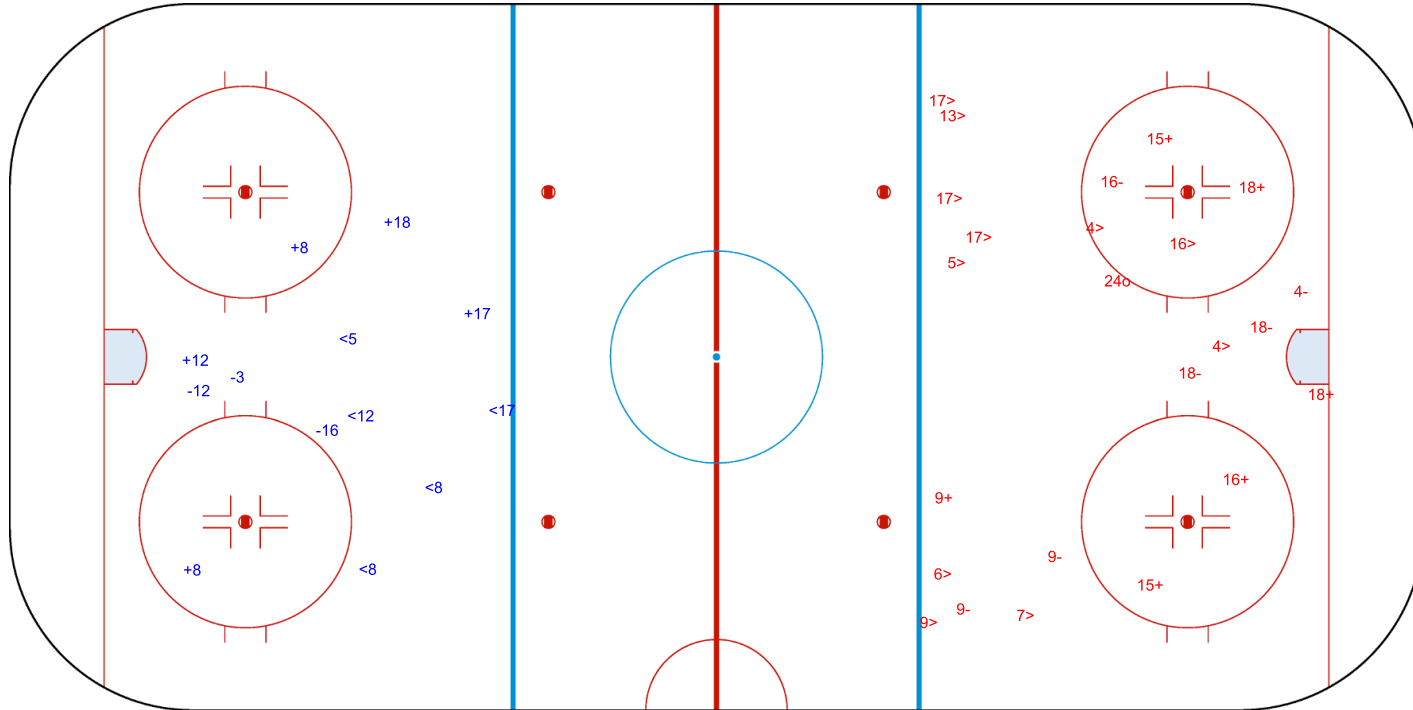

SHOT CHART
TPE - KOR

Shots by TPE
Goals (o): 0
SSG (+): 5
SSP (-): 5
SPG (-): 3

GK 20 of KOR

1st Period

Shots by KOR
Goals (o): 1
SSG (+): 6
SSP (>): 11
SPG (-): 6

GK 25 of TPE

Shots by KOR

Goals (o): 1 SSG (+): 7
SSP (<): 8 SPG (-): 4

GK 25 of TPE

2nd Period

Shots by TPE

Goals (o): 0 SSG (+): 4
SSP (>): 6 SPG (-): 2

GK 20 of KOR

Shots by TPE

Goals (o): 0 SSG (+): 5
SSP (<): 1 SPG (-): 2

GK 20 of KOR