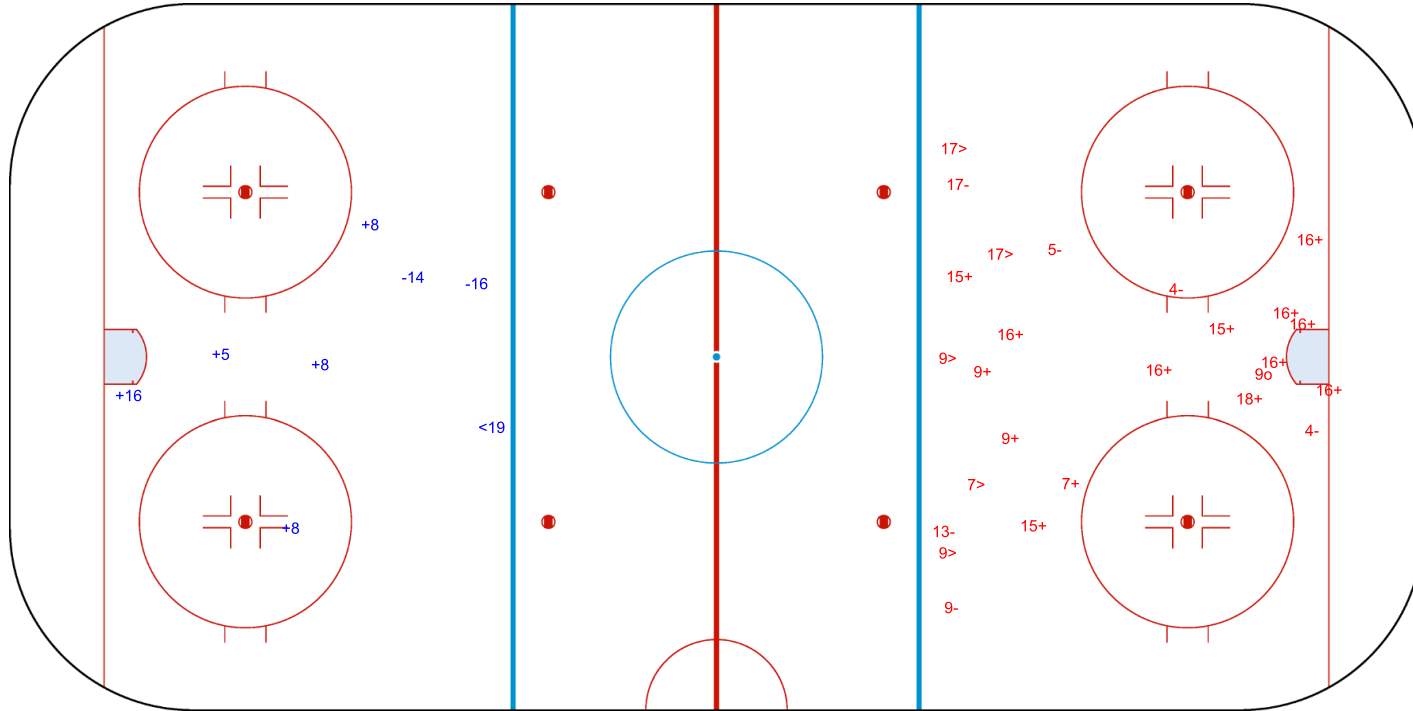

Shots by TPE

Goals (o): 0   SSG (+): 5
SSP (<): 1   SPG (-): 2

GK 20 of KOR

3rd Period

Shots by KOR

Goals (o): 1   SSG (+): 14
SSP (>): 5   SPG (-): 6

GK 25 of TPE

Legend:	GK Goalkeeper	SPG Shots past goal	SSG Shots saved by goalkeeper	SSP Shots saved by player