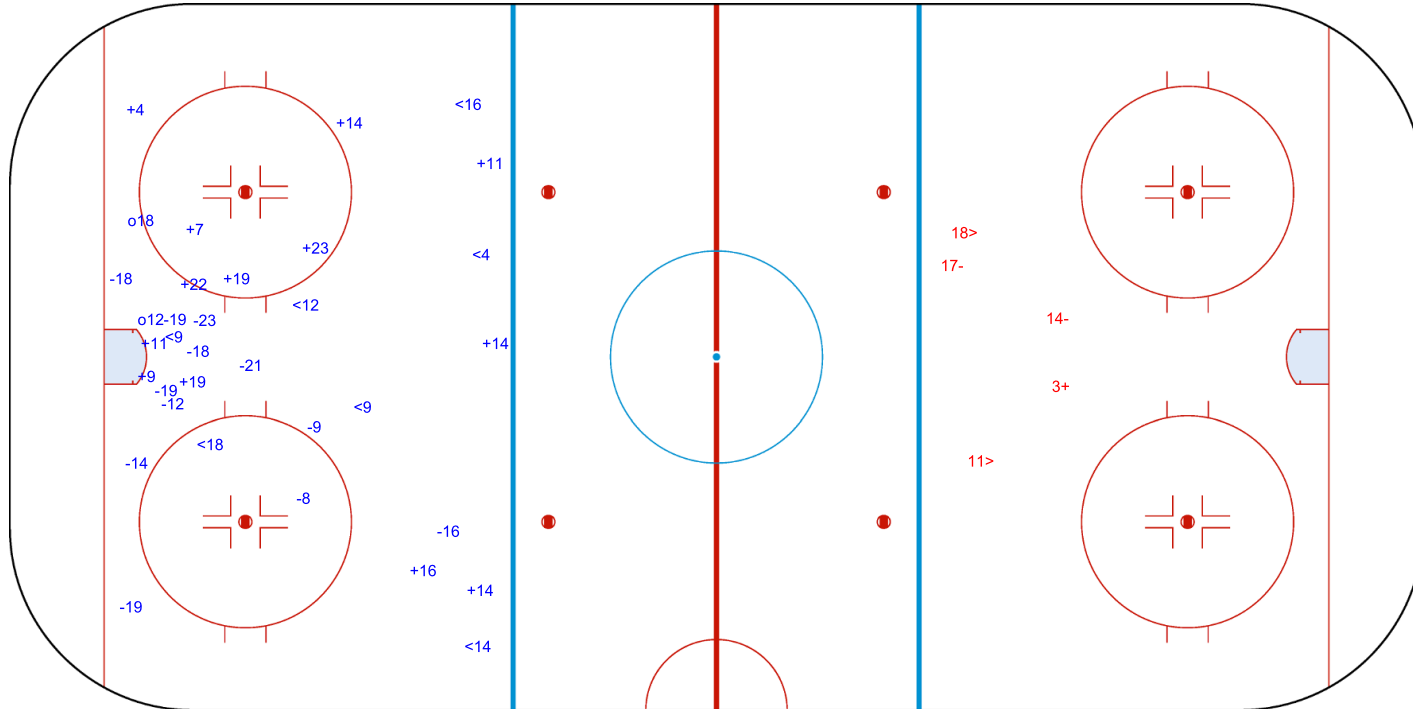

SHOT CHART
ESP - TPE

Shots by TPE
Goals (o): 1
SSG (+): 2
SSP (-): 2
SPG (-): 1

GK 20 of ESP

ESP → 1st Period ← TPE

Shots by ESP
Goals (o): 1
SSG (+): 20
SSP (>): 8
SPG (-): 3

GK 25 of TPE

Shots by ESP

Goals (o): 2 SSG (+): 13
SSP (<): 7 SPG (-): 12

GK 25 of TPE

2nd Period

Shots by TPE

Goals (o): 0 SSG (+): 1
SSP (>): 2 SPG (-): 2

GK 20 of ESP

Shots by TPE

Goals (o): 0 SSG (+): 0
SSP (-): 2 SPG (-): 0

GK 20 of ESP