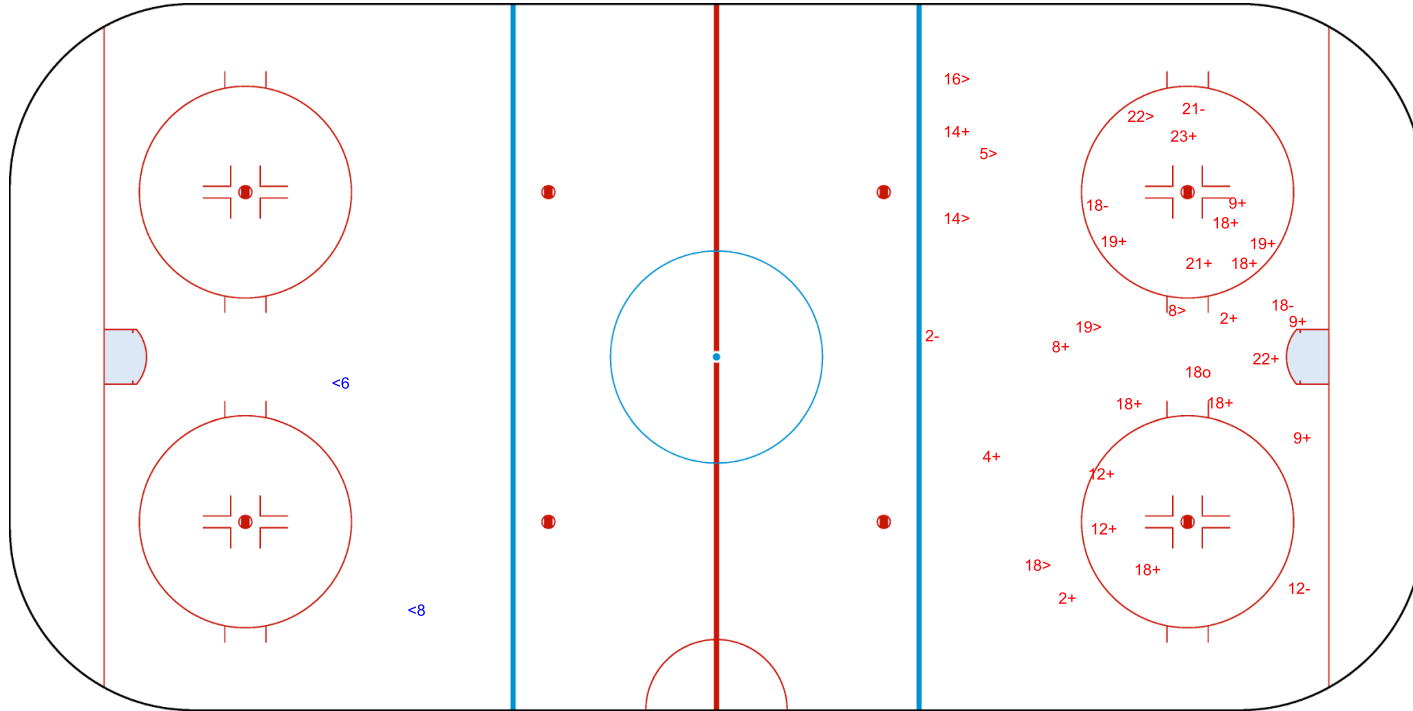

ESP

3rd Period

TPE

Shots by ESP

Goals (o): 1 SSG (+): 20
SSP (>): 7 SPG (-): 5

GK 25 of TPE

Legend:	GK Goalkeeper	SPG Shots past goal	SSG Shots saved by goalkeeper	SSP Shots saved by player
----------------	----------------------	----------------------------	--------------------------------------	----------------------------------