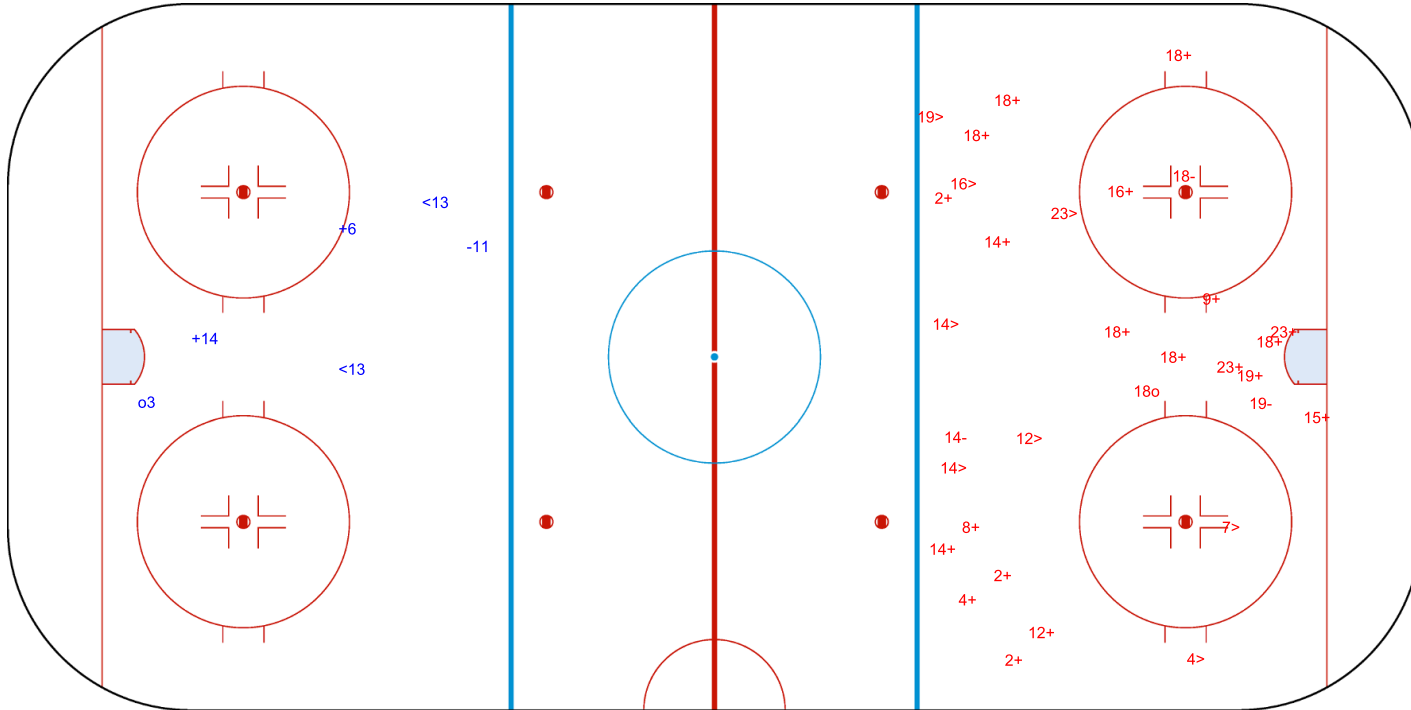

SHOT CHART
ESP - TPE

Shots by TPE
Goals (o): 1
SSG (+): 2
SSP (-): 2
SPG (-): 1

GK 20 of ESP

ESP → 1st Period ← TPE

Shots by ESP
Goals (o): 1
SSG (+): 20
SSP (>): 8
SPG (-): 3

GK 25 of TPE

Shots by ESP

Goals (o): 2 SSG (+): 13
SSP (<): 7 SPG (-): 12

GK 25 of TPE

2nd Period

Shots by TPE

Goals (o): 0 SSG (+): 1
SSP (>): 2 SPG (-): 2

GK 20 of ESP

Shots by TPE

Goals (o): 0 SSG (+): 0
SSP (-): 2 SPG (-): 0

GK 20 of ESP