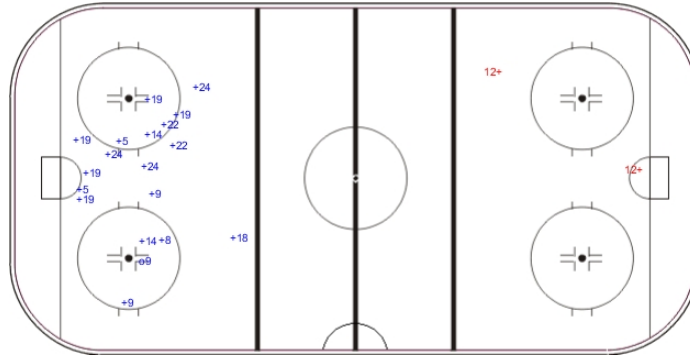

MON 11 JAN 2016
START TIME 14:00

SHOT CHART

SUI - FRA

Shots by SUI

Goals (o): 1 SSG (+): 18
SSP (<): 0 SPG (-): 0

GK 20 of FRA

Period: 1

Shots by FRA