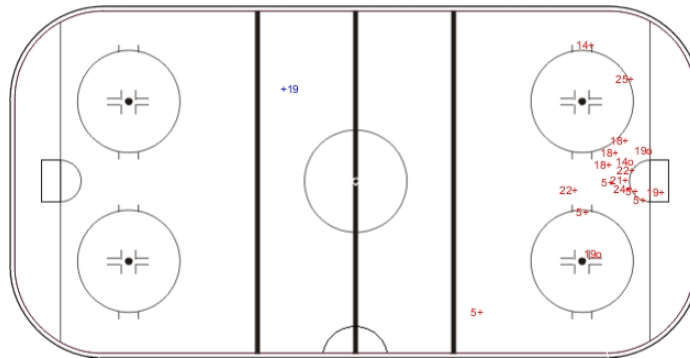

Goals (o): 0 SSG (+): 2
SSP (>): 0 SPG (-): 0

GK 1 of SUI

Shots by FRA

Goals (o): 0 SSG (+): 1
SSP (<): 0 SPG (-): 0

GK 1 of SUI

Period: 2

Shots by SUI

Goals (o): 3 SSG (+): 15
SSP (>): 0 SPG (-): 0