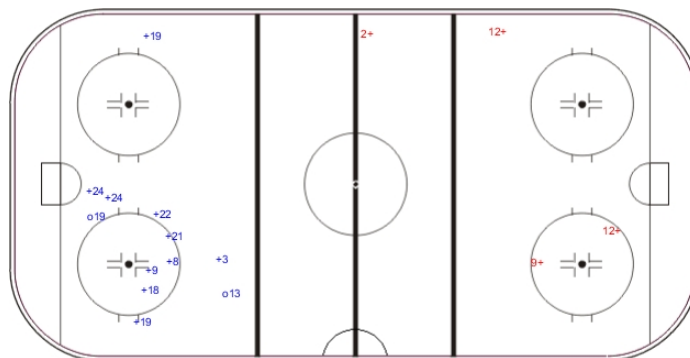

GK 20 of FRA

GK 25 of FRA

Shots by SUI

Goals (o): 2 SSG (+): 10
SSP (<): 0 SPG (-): 0

GK 25 of FRA

Period: 3

Shots by FRA

Goals (o): 0 SSG (+): 4
SSP (>): 0 SPG (-): 0