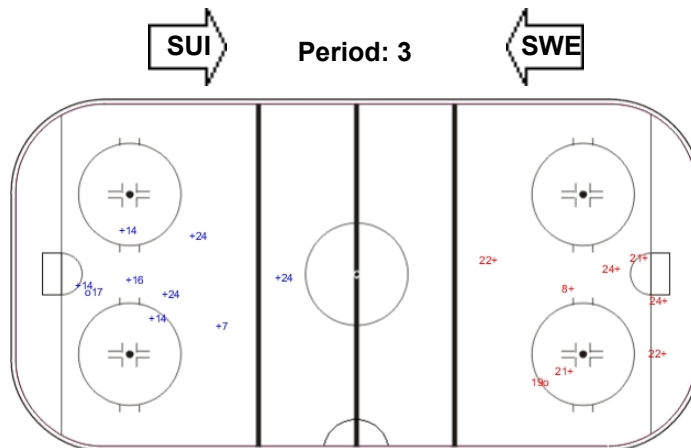

Shots by SUI

Goals (o): 1   SSG (+): 7
SSP (>): 0   SPG (-): 0

LEGEND

GK Goalkeeper   **SPG** Shots past goal   **SSG** Shots saved by goalkeeper   **SSP** Shots saved by player