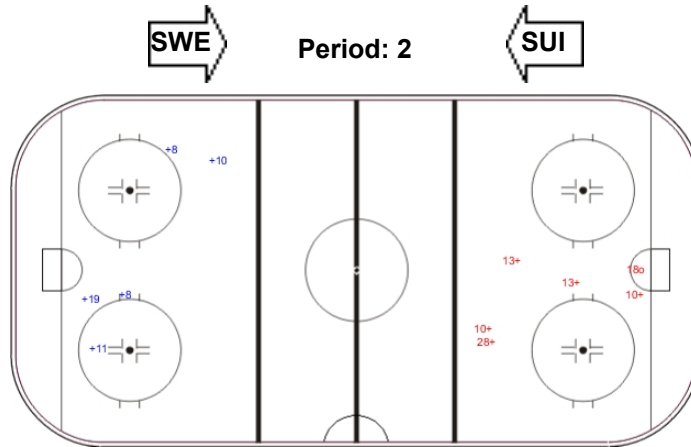

SHOT CHART

SWE - SUI

Shots by SWE

Goals (o): 3 SSG (+): 13
SSP (<): 0 SPG (-): 0

Shots by SUI

Goals (o): 0 SSG (+): 7
SSP (>): 0 SPG (-): 0

Shots by SUI

Goals (o): 0 SSG (+): 5
SSP (<): 0 SPG (-): 0