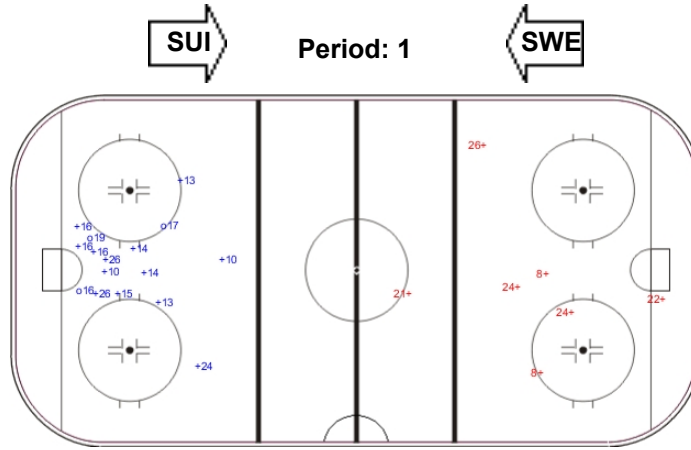

SHOT CHART

SWE - SUI

Shots by SWE

Goals (o): 3 SSG (+): 13
SSP (<): 0 SPG (-): 0

Shots by SUI

Goals (o): 0 SSG (+): 7
SSP (>): 0 SPG (-): 0

Shots by SUI

Goals (o): 0 SSG (+): 5
SSP (<): 0 SPG (-): 0