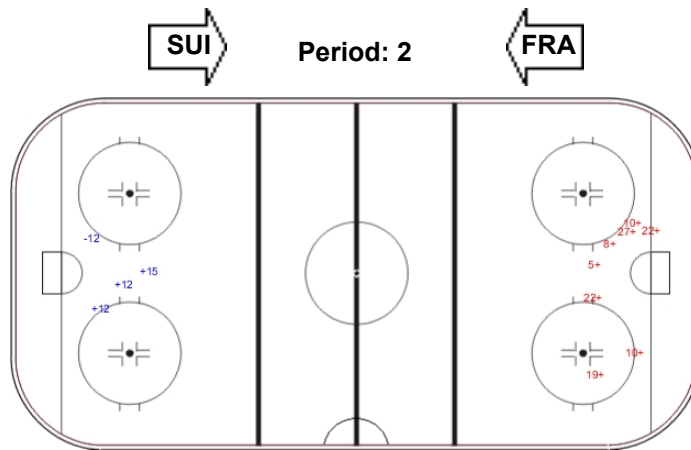

SHOT CHART

SUI - FRA

Shots by SUI

Goals (o): 2   SSG (+): 8
SSP (<): 0   SPG (-): 1

GK 20 of FRA

Shots by FRA

Goals (o): 0   SSG (+): 3
SSP (<): 0   SPG (-): 1

GK 1 of SUI

Shots by SUI

Goals (o): 3   SSG (+): 9
SSP (<): 0   SPG (-): 3

GK 20 of FRA

Shots by FRA

Goals (o): 1   SSG (+): 1
SSP (>): 0   SPG (-): 0

GK 1 of SUI

Shots by SUI

Goals (o): 0   SSG (+): 8
SSP (>): 0   SPG (-): 0

GK 20 of FRA

Shots by FRA

Goals (o): 0   SSG (+): 0
SSP (>): 0   SPG (-): 0

GK 1 of SUI

LEGEND

GK Goalkeeper   **SPG** Shots past goal   **SSG** Shots saved by goalkeeper   **SSP** Shots saved by player