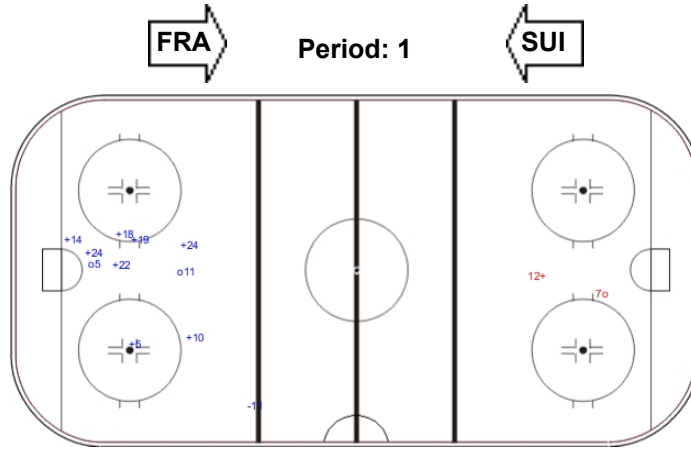

SHOT CHART

SUI - FRA

Shots by SUI

Goals (o): 2   SSG (+): 8
SSP (<): 0   SPG (-): 1

GK 20 of FRA

Shots by FRA

Goals (o): 0   SSG (+): 3
SSP (<): 0   SPG (-): 1

GK 1 of SUI

Shots by SUI

Goals (o): 3   SSG (+): 9
SSP (<): 0   SPG (-): 3

GK 20 of FRA

Shots by FRA

Goals (o): 1   SSG (+): 1
SSP (>): 0   SPG (-): 0

GK 1 of SUI

Shots by SUI

Goals (o): 0   SSG (+): 8
SSP (>): 0   SPG (-): 0

GK 20 of FRA

Shots by FRA

Goals (o): 0   SSG (+): 0
SSP (>): 0   SPG (-): 0

GK 1 of SUI

LEGEND

GK Goalkeeper   **SPG** Shots past goal   **SSG** Shots saved by goalkeeper   **SSP** Shots saved by player