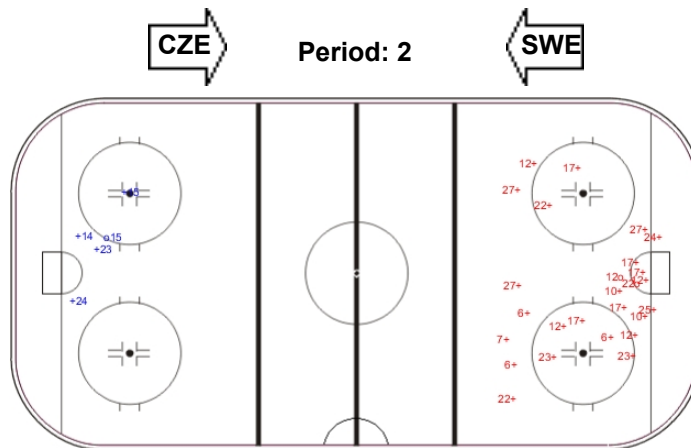

Shots by SWE

Goals (o): 0 SSG (+): 5
SSP (>): 0 SPG (-): 0

Shots by CZE

Goals (o): 2 SSG (+): 24
SSP (>): 0 SPG (-): 0

Shots by SWE

Goals (o): 2 SSG (+): 5
SSP (>): 0 SPG (-): 0

LEGEND

GK Goalkeeper **SPG** Shots past goal **SSG** Shots saved by goalkeeper **SSP** Shots saved by player