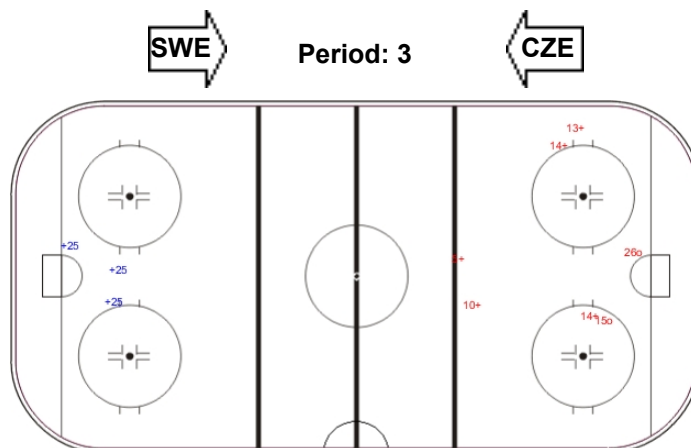

Shots by SWE

Goals (o): 0 SSG (+): 5
SSP (>): 0 SPG (-): 0

Shots by CZE

Goals (o): 2 SSG (+): 24
SSP (>): 0 SPG (-): 0

Shots by SWE

Goals (o): 2 SSG (+): 5
SSP (>): 0 SPG (-): 0

LEGEND

GK Goalkeeper **SPG** Shots past goal **SSG** Shots saved by goalkeeper **SSP** Shots saved by player