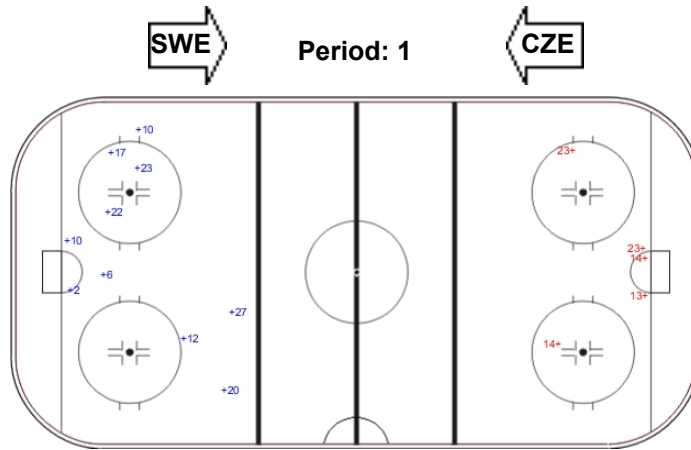

Shots by SWE

Goals (o): 0 SSG (+): 5
SSP (>): 0 SPG (-): 0

Shots by CZE

Goals (o): 2 SSG (+): 24
SSP (>): 0 SPG (-): 0

Shots by SWE

Goals (o): 2 SSG (+): 5
SSP (>): 0 SPG (-): 0

LEGEND

GK Goalkeeper **SPG** Shots past goal **SSG** Shots saved by goalkeeper **SSP** Shots saved by player