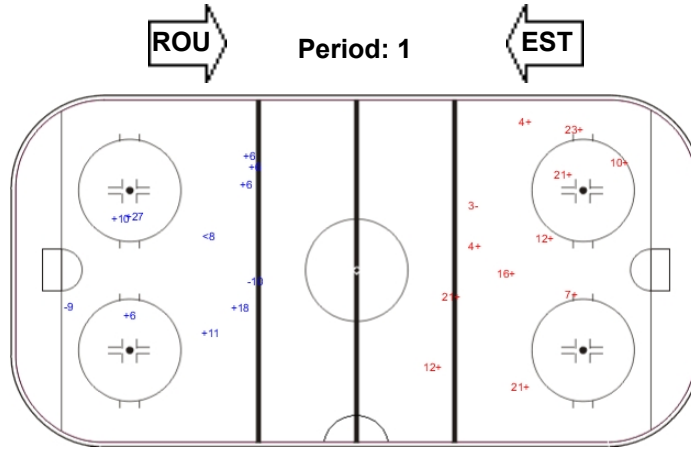

SHOT CHART

EST - ROU

Shots by EST

Goals (o): 0   SSG (+): 8
SSP (<): 1   SPG (-): 2

GK 20 of ROU

Shots by ROU

Goals (o): 0   SSG (+): 2
SSP (<): 0   SPG (-): 0

GK 1 of EST

Shots by EST

Goals (o): 0   SSG (+): 13
SSP (<): 0   SPG (-): 2

GK 20 of ROU

Shots by ROU

Goals (o): 0   SSG (+): 11
SSP (>): 0   SPG (-): 1

GK 1 of EST

Shots by EST

Goals (o): 3   SSG (+): 11
SSP (>): 1   SPG (-): 5

GK 20 of ROU

Shots by ROU

Goals (o): 0   SSG (+): 7
SSP (>): 0   SPG (-): 1

GK 1 of EST

LEGEND

GK Goalkeeper   **SPG** Shots past goal   **SSG** Shots saved by goalkeeper   **SSP** Shots saved by player