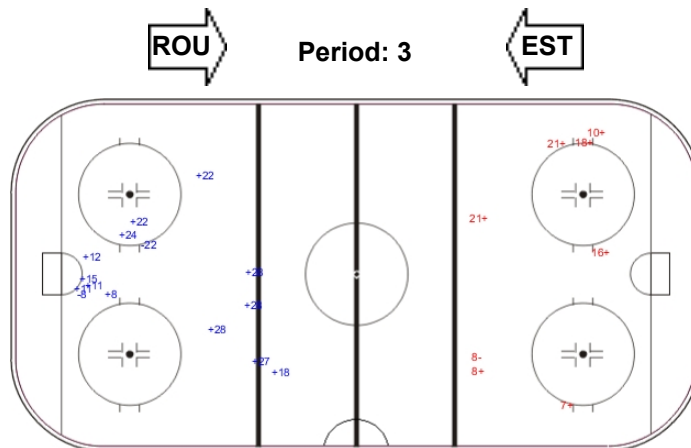

SHOT CHART

EST - ROU

Shots by EST

Goals (o): 0   SSG (+): 8
SSP (<): 1   SPG (-): 2

GK 20 of ROU

Shots by ROU

Goals (o): 0   SSG (+): 2
SSP (<): 0   SPG (-): 0

GK 1 of EST

Shots by EST

Goals (o): 0   SSG (+): 13
SSP (<): 0   SPG (-): 2

GK 20 of ROU

Shots by ROU

Goals (o): 0   SSG (+): 11
SSP (>): 0   SPG (-): 1

GK 1 of EST

Shots by EST

Goals (o): 3   SSG (+): 11
SSP (>): 1   SPG (-): 5

GK 20 of ROU

Shots by ROU

Goals (o): 0   SSG (+): 7
SSP (>): 0   SPG (-): 1

GK 1 of EST

LEGEND

GK Goalkeeper   **SPG** Shots past goal   **SSG** Shots saved by goalkeeper   **SSP** Shots saved by player