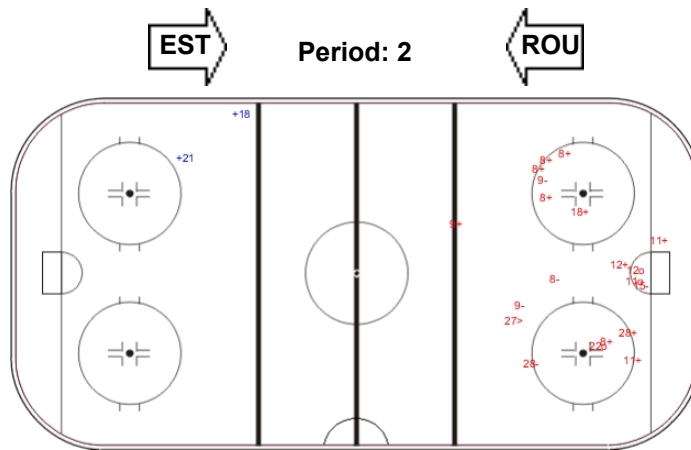

SHOT CHART

EST - ROU

Shots by EST

Goals (o): 0   SSG (+): 8
SSP (<): 1   SPG (-): 2

GK 20 of ROU

Shots by ROU

Goals (o): 0   SSG (+): 2
SSP (<): 0   SPG (-): 0

GK 1 of EST

Shots by EST

Goals (o): 0   SSG (+): 13
SSP (<): 0   SPG (-): 2

GK 20 of ROU

Shots by ROU

Goals (o): 0   SSG (+): 11
SSP (>): 0   SPG (-): 1

GK 1 of EST

Shots by EST

Goals (o): 3   SSG (+): 11
SSP (>): 1   SPG (-): 5

GK 20 of ROU

Shots by ROU

Goals (o): 0   SSG (+): 7
SSP (>): 0   SPG (-): 1

GK 1 of EST

LEGEND

GK Goalkeeper   **SPG** Shots past goal   **SSG** Shots saved by goalkeeper   **SSP** Shots saved by player