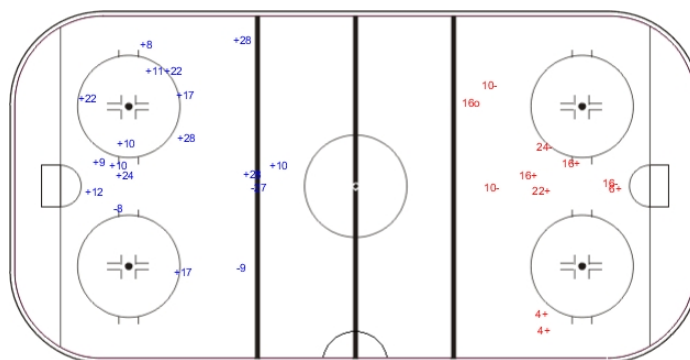

Goals (o): 3 SSG (+): 16
SSP (<): 0 SPG (-): 6

Period: 2

Shots by EST

Goals (o): 1 SSG (+): 5
SSP (>): 1 SPG (-): 5

Shots by EST

Goals (o): 0 SSG (+): 15
SSP (<): 0 SPG (-): 3

Period: 3

Shots by CRO