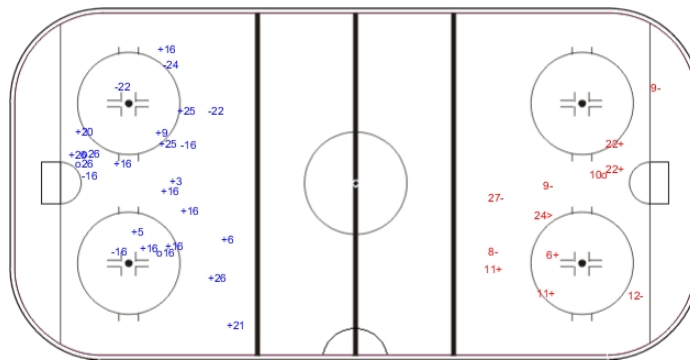

SHOT CHART

CRO - EST

Shots by EST

Goals (o): 2 SSG (+): 4
SSP (<): 0 SPG (-): 1

Period: 1

Shots by CRO

Goals (o): 1 SSG (+): 13
SSP (>): 0 SPG (-): 4

Shots by CRO

Goals (o): 3 SSG (+): 16
SSP (<): 0 SPG (-): 6

Period: 2

Shots by EST

Goals (o): 1 SSG (+): 5
SSP (>): 1 SPG (-): 5

Shots by EST

Goals (o): 0 SSG (+): 15
SSP (<): 0 SPG (-): 3

Period: 3

Shots by CRO