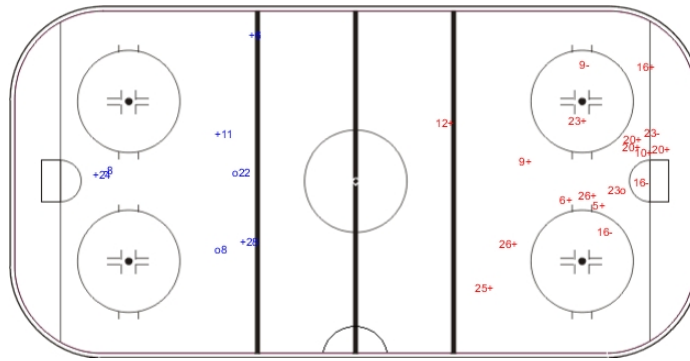

SHOT CHART

CRO - EST

Shots by EST

Goals (o): 2 SSG (+): 4
SSP (<): 0 SPG (-): 1

Period: 1

Shots by CRO

Goals (o): 1 SSG (+): 13
SSP (>): 0 SPG (-): 4

Shots by CRO

Goals (o): 3 SSG (+): 16
SSP (<): 0 SPG (-): 6

Period: 2

Shots by EST

Goals (o): 1 SSG (+): 5
SSP (>): 1 SPG (-): 5

Shots by EST

Goals (o): 0 SSG (+): 15
SSP (<): 0 SPG (-): 3

Period: 3

Shots by CRO