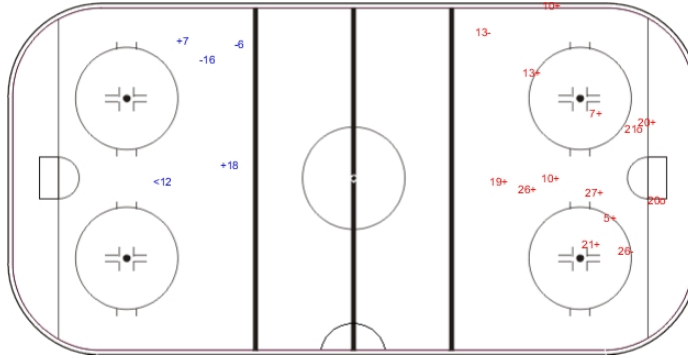

SHOT CHART

GBR - LTU

Shots by LTU

Goals (o): 0 SSG (+): 2
SSP (<): 1 SPG (-): 2

GK 30 of GBR

Period: 1

Shots by GBR

Goals (o): 2 SSG (+): 10
SSP (>): 0 SPG (-): 2

GK 30 of LTU

Shots by GBR

Goals (o): 6 SSG (+): 21
SSP (<): 0 SPG (-): 7

GK 1 of LTU

GK 30 of LTU

Period: 2

Shots by LTU

Goals (o): 0 SSG (+): 3
SSP (>): 2 SPG (-): 1