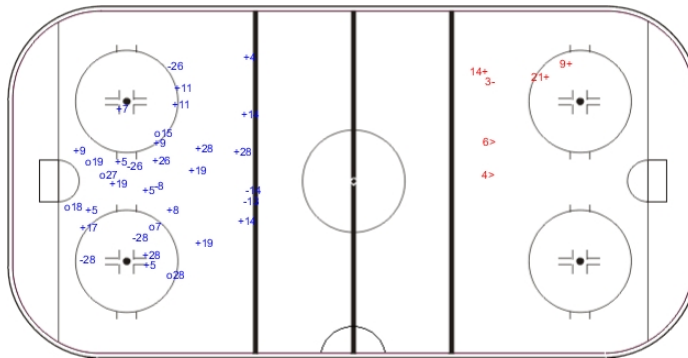

SHOT CHART

GBR - LTU

Shots by LTU

Goals (o): 0 SSG (+): 2
SSP (<): 1 SPG (-): 2

GK 30 of GBR

Period: 1

Shots by GBR

Goals (o): 2 SSG (+): 10
SSP (>): 0 SPG (-): 2

GK 30 of LTU

Shots by GBR

Goals (o): 6 SSG (+): 21
SSP (<): 0 SPG (-): 7

GK 1 of LTU

GK 30 of LTU

Period: 2

Shots by LTU

Goals (o): 0 SSG (+): 3
SSP (>): 2 SPG (-): 1

GK 30 of GBR

Shots by LTU

Goals (o): 0 SSG (+): 5
SSP (<): 0 SPG (-): 1

GK 30 of GBR

Period: 3

Shots by GBR

Goals (o): 0 SSG (+): 5
SSP (>): 1 SPG (-): 2

GK 1 of LTU