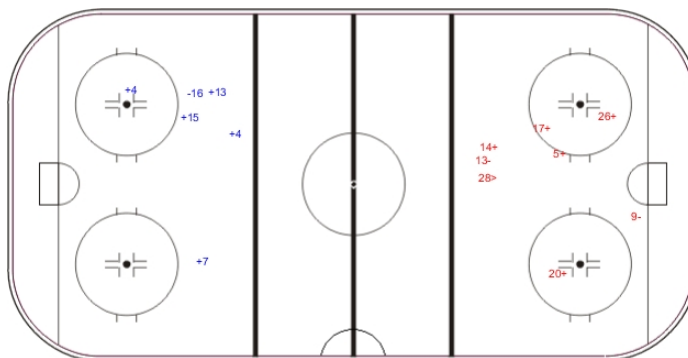

GK 30 of LTU

Shots by GBR

Goals (o): 6 SSG (+): 21
SSP (<): 0 SPG (-): 7

GK 1 of LTU

GK 30 of LTU

Period: 2

Shots by LTU

Goals (o): 0 SSG (+): 3
SSP (>): 2 SPG (-): 1

GK 30 of GBR

Shots by LTU

Goals (o): 0 SSG (+): 5
SSP (<): 0 SPG (-): 1

GK 30 of GBR

Period: 3

Shots by GBR

Goals (o): 0 SSG (+): 5
SSP (>): 1 SPG (-): 2

GK 1 of LTU