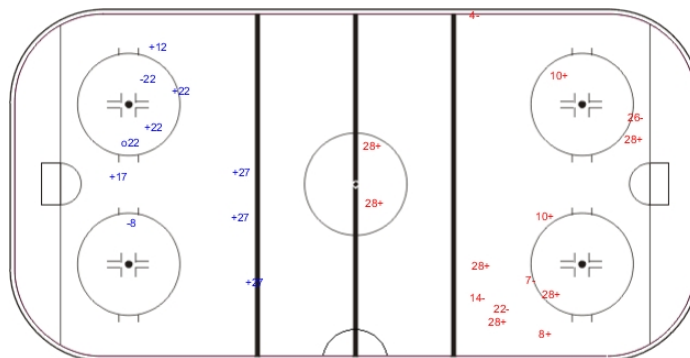

Shots by EST

Goals (o): 1 SSG (+): 7
SSP (<): 0 SPG (-): 2

GK 30 of GBR

Period: 3

Shots by GBR

Goals (o): 0 SSG (+): 9
SSP (>): 0 SPG (-): 5

GK 1 of EST

Shots by EST