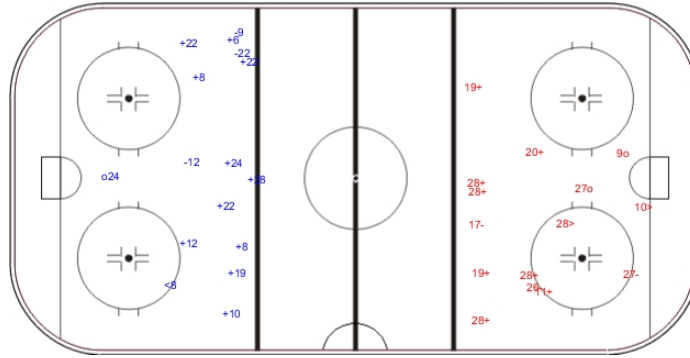

SHOT CHART

GBR - EST

Shots by EST

Goals (o): 1 SSG (+): 11
SSP (<): 1 SPG (-): 3

GK 30 of GBR

Period: 1

Shots by GBR

Goals (o): 2 SSG (+): 8
SSP (>): 2 SPG (-): 3

GK 1 of EST

Shots by GBR

Goals (o): 1 SSG (+): 13
SSP (<): 0 SPG (-): 5

GK 1 of EST

Period: 2

Shots by EST

Goals (o): 1 SSG (+): 5
SSP (>): 1 SPG (-): 3

GK 30 of GBR