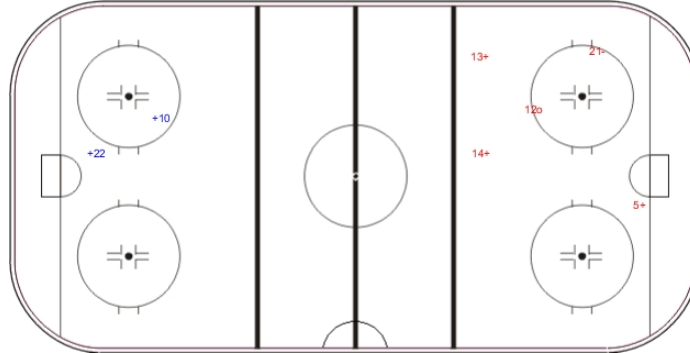

Goals (o): 0

SSG (+): 2

SSP (<): 0

SPG (-): 0

GK 30 of GBR

Overtime

Shots by GBR

Goals (o): 1