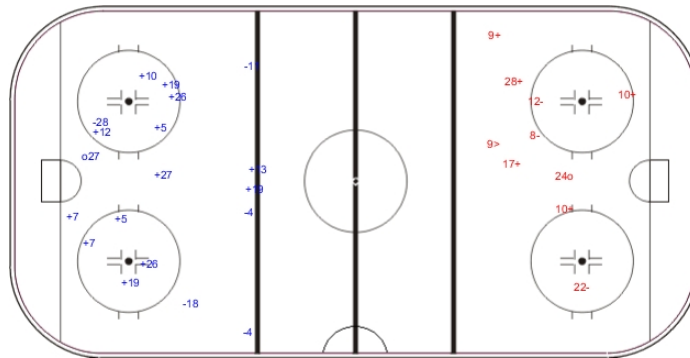

SHOT CHART

GBR - EST

Shots by EST

Goals (o): 1 SSG (+): 11
SSP (<): 1 SPG (-): 3

GK 30 of GBR

Period: 1

Shots by GBR

Goals (o): 2 SSG (+): 8
SSP (>): 2 SPG (-): 3

GK 1 of EST

Shots by GBR

Goals (o): 1 SSG (+): 13
SSP (<): 0 SPG (-): 5

GK 1 of EST

Period: 2

Shots by EST

Goals (o): 1 SSG (+): 5
SSP (>): 1 SPG (-): 3

GK 30 of GBR

Shots by EST

Goals (o): 1 SSG (+): 7
SSP (<): 0 SPG (-): 2

GK 30 of GBR

Period: 3

Shots by GBR

Goals (o): 0 SSG (+): 9
SSP (>): 0 SPG (-): 5

GK 1 of EST

Shots by EST