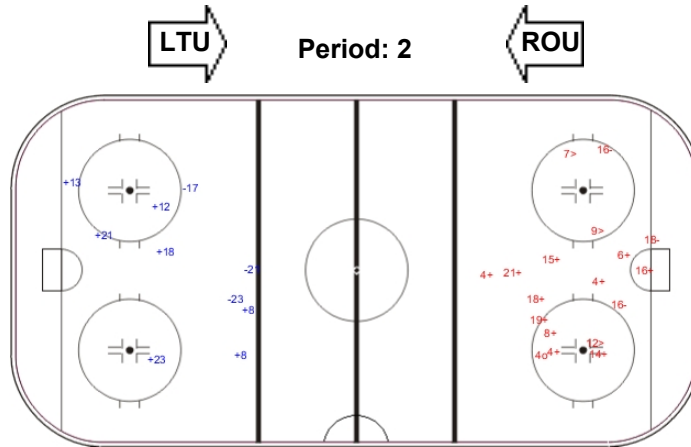

SHOT CHART

LTU - ROU

Shots by LTU

Goals (o): 2   SSG (+): 11
SSP (<): 3   SPG (-): 4

GK 20 of ROU

Shots by ROU

Goals (o): 0   SSG (+): 7
SSP (<): 0   SPG (-): 3

GK 30 of LTU

Shots by LTU

Goals (o): 2   SSG (+): 10
SSP (<): 0   SPG (-): 1

GK 20 of ROU

Shots by ROU

Goals (o): 1   SSG (+): 6
SSP (>): 1   SPG (-): 0

GK 30 of LTU

Shots by LTU

Goals (o): 1   SSG (+): 11
SSP (>): 3   SPG (-): 3

GK 20 of ROU

Shots by ROU

Goals (o): 0   SSG (+): 5
SSP (>): 0   SPG (-): 2

GK 30 of LTU

LEGEND

GK Goalkeeper   **SPG** Shots past goal   **SSG** Shots saved by goalkeeper   **SSP** Shots saved by player