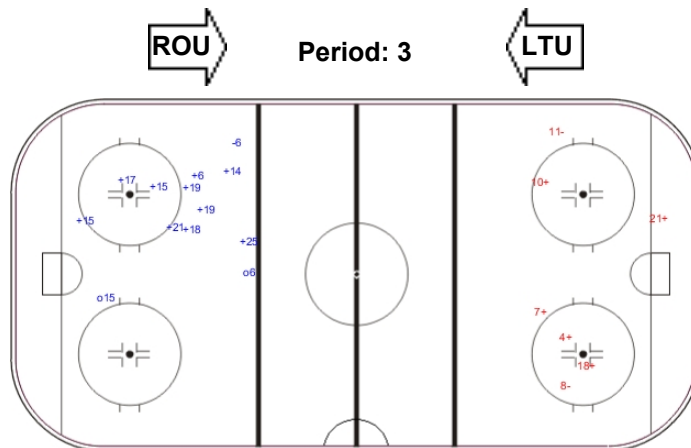

SHOT CHART

LTU - ROU

Shots by LTU

Goals (o): 2   SSG (+): 11
SSP (<): 3   SPG (-): 4

GK 20 of ROU

Shots by ROU

Goals (o): 0   SSG (+): 7
SSP (<): 0   SPG (-): 3

GK 30 of LTU

Shots by LTU

Goals (o): 2   SSG (+): 10
SSP (<): 0   SPG (-): 1

GK 20 of ROU

Shots by ROU

Goals (o): 1   SSG (+): 6
SSP (>): 1   SPG (-): 0

GK 30 of LTU

Shots by LTU

Goals (o): 1   SSG (+): 11
SSP (>): 3   SPG (-): 3

GK 20 of ROU

Shots by ROU

Goals (o): 0   SSG (+): 5
SSP (>): 0   SPG (-): 2

GK 30 of LTU

LEGEND

GK Goalkeeper   **SPG** Shots past goal   **SSG** Shots saved by goalkeeper   **SSP** Shots saved by player