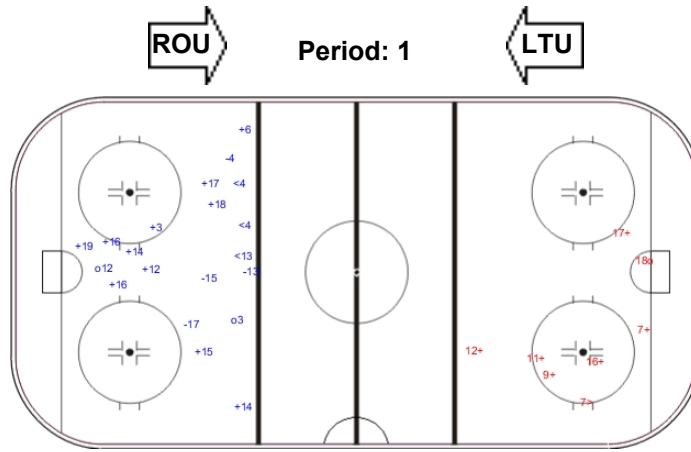

SHOT CHART

LTU - ROU

Shots by LTU

Goals (o): 2   SSG (+): 11
SSP (<): 3   SPG (-): 4

GK 20 of ROU

Shots by ROU

Goals (o): 0   SSG (+): 7
SSP (<): 0   SPG (-): 3

GK 30 of LTU

Shots by LTU

Goals (o): 2   SSG (+): 10
SSP (<): 0   SPG (-): 1

GK 20 of ROU

Shots by ROU

Goals (o): 1   SSG (+): 6
SSP (>): 1   SPG (-): 0

GK 30 of LTU

Shots by LTU

Goals (o): 1   SSG (+): 11
SSP (>): 3   SPG (-): 3

GK 20 of ROU

Shots by ROU

Goals (o): 0   SSG (+): 5
SSP (>): 0   SPG (-): 2

GK 30 of LTU

LEGEND

GK Goalkeeper   **SPG** Shots past goal   **SSG** Shots saved by goalkeeper   **SSP** Shots saved by player