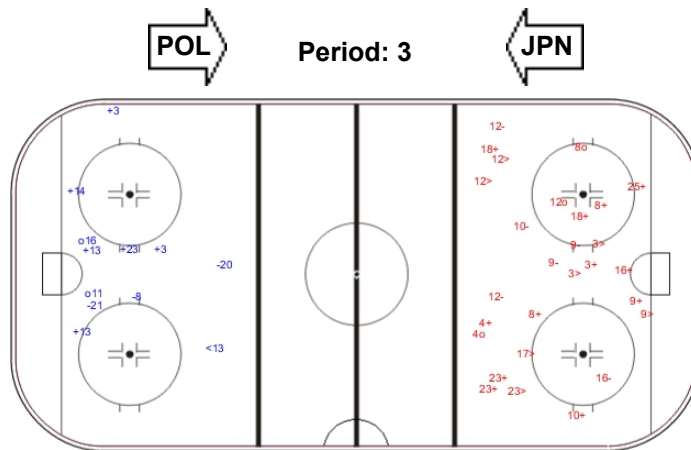

SHOT CHART

POL - JPN

Shots by JPN

Goals (o): 1   SSG (+): 8
SSP (-): 3   SPG (-): 2

GK 30 of POL

Shots by POL

Goals (o): 1   SSG (+): 10
SSP (-): 7   SPG (-): 13

GK 30 of JPN

Shots by JPN

Goals (o): 2   SSG (+): 6
SSP (-): 1   SPG (-): 3

GK 30 of POL

Shots by POL

Goals (o): 6   SSG (+): 19
SSP (>): 3   SPG (-): 3

GK 1 of JPN

Shots by JPN

Goals (o): 1   SSG (+): 4
SSP (>): 4   SPG (-): 3

GK 30 of POL

Shots by POL

Goals (o): 3   SSG (+): 12
SSP (>): 7   SPG (-): 6

GK 30 of JPN

LEGEND

GK Goalkeeper   **SPG** Shots past goal   **SSG** Shots saved by goalkeeper   **SSP** Shots saved by player