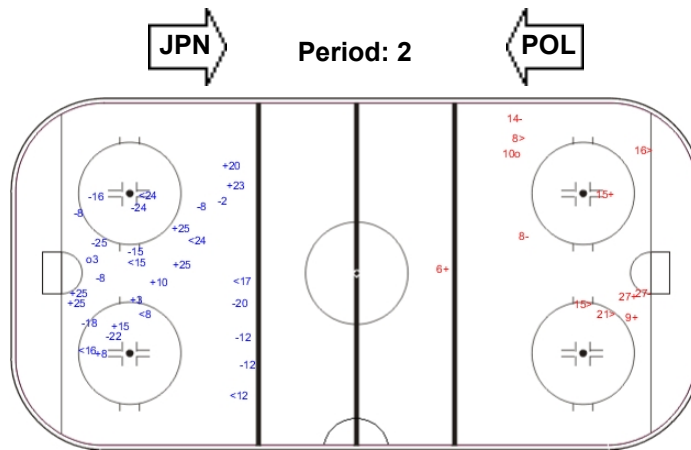

SHOT CHART

POL - JPN

Shots by JPN

Goals (o): 1   SSG (+): 8
SSP (-): 3   SPG (-): 2

GK 30 of POL

Shots by POL

Goals (o): 1   SSG (+): 10
SSP (-): 7   SPG (-): 13

GK 30 of JPN

Shots by JPN

Goals (o): 2   SSG (+): 6
SSP (-): 1   SPG (-): 3

GK 30 of POL

Shots by POL

Goals (o): 6   SSG (+): 19
SSP (>): 3   SPG (-): 3

GK 1 of JPN

Shots by JPN

Goals (o): 1   SSG (+): 4
SSP (>): 4   SPG (-): 3

GK 30 of POL

Shots by POL

Goals (o): 3   SSG (+): 12
SSP (>): 7   SPG (-): 6

GK 30 of JPN

LEGEND

GK Goalkeeper   **SPG** Shots past goal   **SSG** Shots saved by goalkeeper   **SSP** Shots saved by player