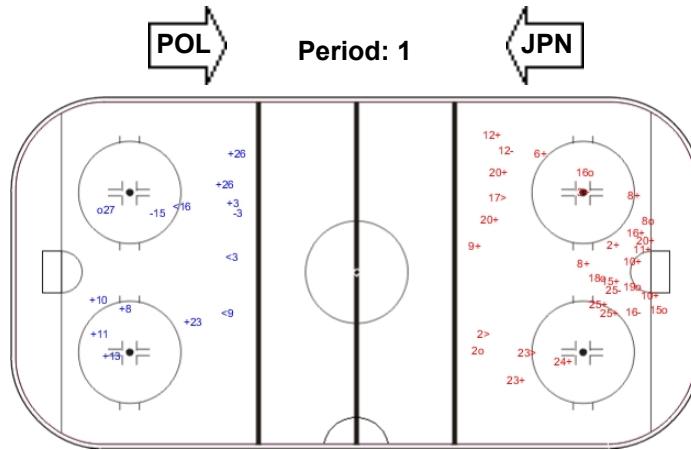

SHOT CHART

POL - JPN

Shots by JPN

Goals (o): 1   SSG (+): 8
SSP (-): 3   SPG (-): 2

GK 30 of POL

Shots by POL

Goals (o): 1   SSG (+): 10
SSP (-): 7   SPG (-): 13

GK 30 of JPN

Shots by JPN

Goals (o): 2   SSG (+): 6
SSP (-): 1   SPG (-): 3

GK 30 of POL

Shots by POL

Goals (o): 6   SSG (+): 19
SSP (>): 3   SPG (-): 3

GK 1 of JPN

Shots by JPN

Goals (o): 1   SSG (+): 4
SSP (>): 4   SPG (-): 3

GK 30 of POL

Shots by POL

Goals (o): 3   SSG (+): 12
SSP (>): 7   SPG (-): 6

GK 30 of JPN

LEGEND

GK Goalkeeper   **SPG** Shots past goal   **SSG** Shots saved by goalkeeper   **SSP** Shots saved by player