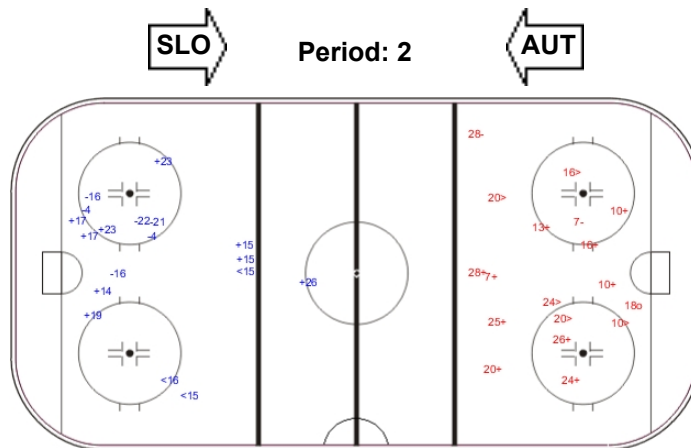

Shots by AUT

Goals (o): 0 SSG (+): 9
SSP (<): 3 SPG (-): 6

GK 29 of SLO

Shots by SLO

Goals (o): 1 SSG (+): 10
SSP (>): 5 SPG (-): 2

GK 29 of AUT

Shots by SLO

Goals (o): 0 SSG (+): 6
SSP (<): 4 SPG (-): 1