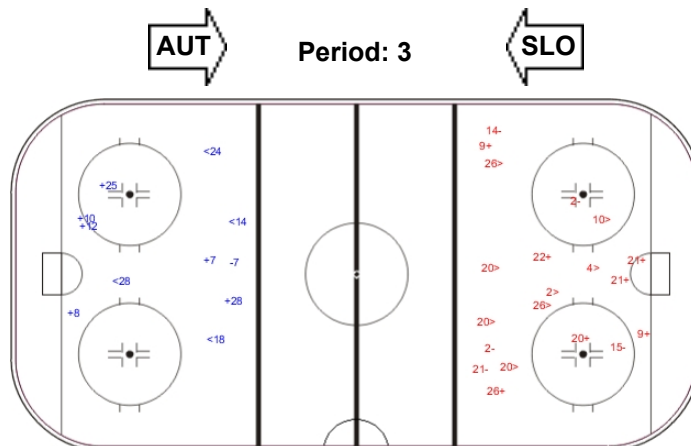

Shots by AUT

Goals (o): 0   SSG (+): 7
SSP (>): 8   SPG (-): 5

GK 29 of SLO

LEGEND

GK Goalkeeper   **SPG** Shots past goal   **SSG** Shots saved by goalkeeper   **SSP** Shots saved by player