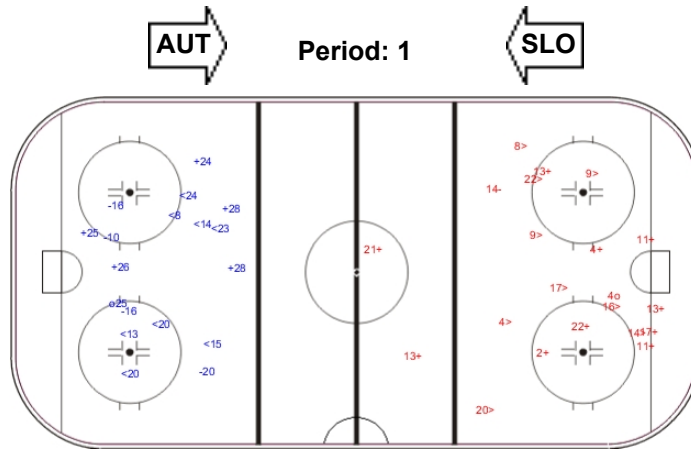

SHOT CHART

AUT - SLO

Shots by SLO

Goals (o): 1 SSG (+): 5
SSP (<): 8 SPG (-): 4

GK 29 of AUT

Shots by AUT

Goals (o): 1 SSG (+): 10
SSP (>): 9 SPG (-): 1

GK 29 of SLO

Shots by AUT

Goals (o): 0 SSG (+): 9
SSP (<): 3 SPG (-): 6

GK 29 of SLO

Shots by SLO

Goals (o): 1 SSG (+): 10
SSP (>): 5 SPG (-): 2

GK 29 of AUT

Shots by SLO

Goals (o): 0 SSG (+): 6
SSP (<): 4 SPG (-): 1