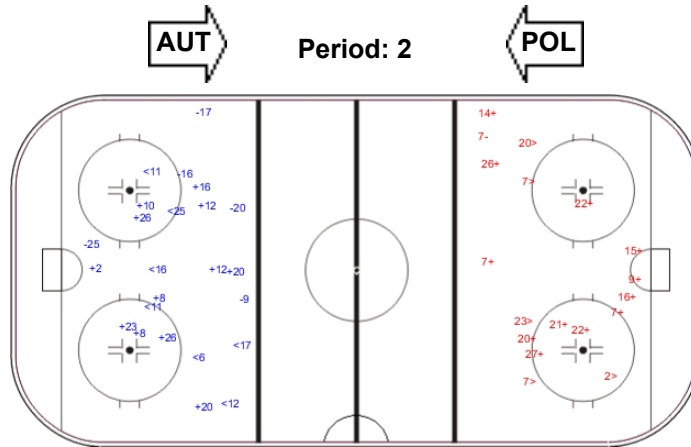

SHOT CHART

POL - AUT

Shots by AUT

Goals (o): 0   SSG (+): 3
SSP (<): 6   SPG (-): 6

GK 30 of POL

Shots by POL

Goals (o): 0   SSG (+): 12
SSP (<): 7   SPG (-): 5

GK 29 of AUT

Shots by AUT

Goals (o): 0   SSG (+): 14
SSP (<): 7   SPG (-): 7

GK 30 of POL

Shots by POL

Goals (o): 1   SSG (+): 9
SSP (>): 5   SPG (-): 3

GK 29 of AUT

Shots by AUT

Goals (o): 0   SSG (+): 12
SSP (>): 5   SPG (-): 1

GK 30 of POL

Shots by POL

Goals (o): 0   SSG (+): 5
SSP (>): 1   SPG (-): 3

GK 29 of AUT

LEGEND

GK Goalkeeper   **SPG** Shots past goal   **SSG** Shots saved by goalkeeper   **SSP** Shots saved by player