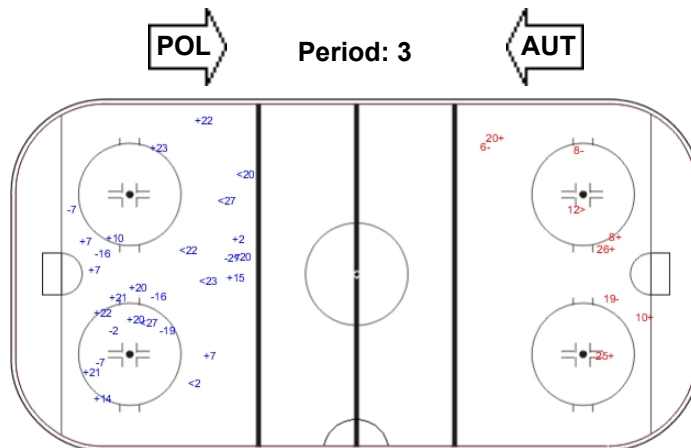

SHOT CHART

POL - AUT

Shots by AUT

Goals (o): 0   SSG (+): 3
SSP (<): 6   SPG (-): 6

GK 30 of POL

Shots by POL

Goals (o): 0   SSG (+): 12
SSP (<): 7   SPG (-): 5

GK 29 of AUT

Shots by AUT

Goals (o): 0   SSG (+): 14
SSP (<): 7   SPG (-): 7

GK 30 of POL

Shots by POL

Goals (o): 1   SSG (+): 9
SSP (>): 5   SPG (-): 3

GK 29 of AUT

Shots by AUT

Goals (o): 0   SSG (+): 12
SSP (>): 5   SPG (-): 1

GK 30 of POL

Shots by POL

Goals (o): 0   SSG (+): 5
SSP (>): 1   SPG (-): 3

GK 29 of AUT

LEGEND

GK Goalkeeper   **SPG** Shots past goal   **SSG** Shots saved by goalkeeper   **SSP** Shots saved by player