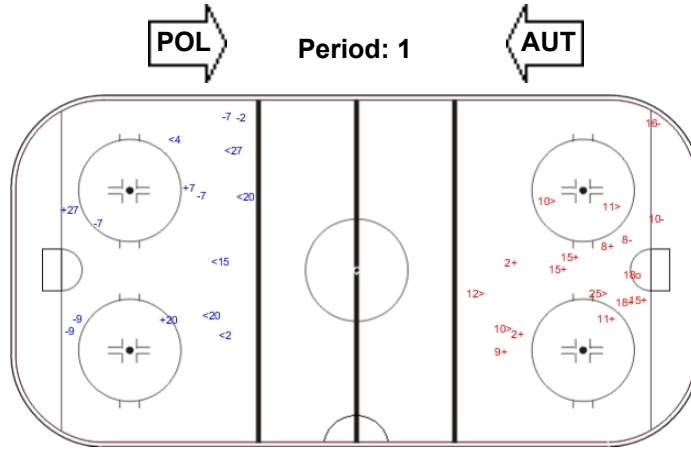

SHOT CHART

POL - AUT

Shots by AUT

Goals (o): 0   SSG (+): 3
SSP (<): 6   SPG (-): 6

GK 30 of POL

Shots by POL

Goals (o): 0   SSG (+): 12
SSP (<): 7   SPG (-): 5

GK 29 of AUT

Shots by AUT

Goals (o): 0   SSG (+): 14
SSP (<): 7   SPG (-): 7

GK 30 of POL

Shots by POL

Goals (o): 1   SSG (+): 9
SSP (>): 5   SPG (-): 3

GK 29 of AUT

Shots by AUT

Goals (o): 0   SSG (+): 12
SSP (>): 5   SPG (-): 1

GK 30 of POL

Shots by POL

Goals (o): 0   SSG (+): 5
SSP (>): 1   SPG (-): 3

GK 29 of AUT

LEGEND

GK Goalkeeper   **SPG** Shots past goal   **SSG** Shots saved by goalkeeper   **SSP** Shots saved by player