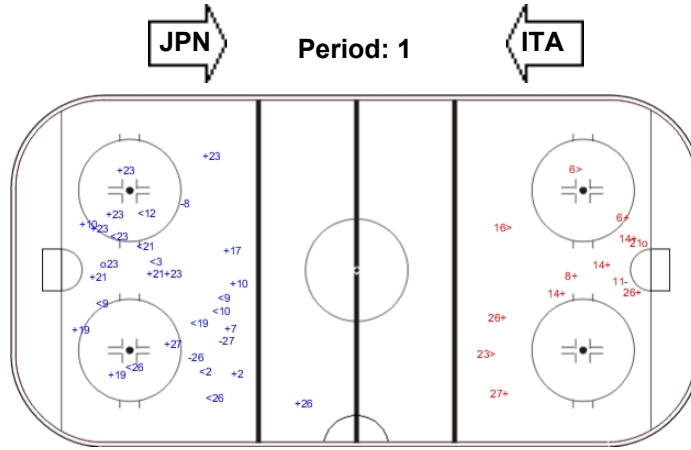

SHOT CHART

JPN - ITA

Shots by ITA

Goals (o): 1   SSG (+): 16
SSP (<): 11   SPG (-): 3

GK 1 of JPN

Shots by JPN

Goals (o): 0   SSG (+): 7
SSP (<): 5   SPG (-): 4

GK 30 of ITA

Shots by ITA

Goals (o): 0   SSG (+): 6
SSP (<): 7   SPG (-): 7

GK 1 of JPN

Shots by JPN

Goals (o): 1   SSG (+): 8
SSP (>): 3   SPG (-): 1

GK 30 of ITA

Shots by ITA

Goals (o): 2   SSG (+): 14
SSP (>): 1   SPG (-): 7

GK 1 of JPN

Shots by JPN

Goals (o): 0   SSG (+): 9
SSP (>): 2   SPG (-): 4

GK 30 of ITA

LEGEND

GK Goalkeeper   **SPG** Shots past goal   **SSG** Shots saved by goalkeeper   **SSP** Shots saved by player