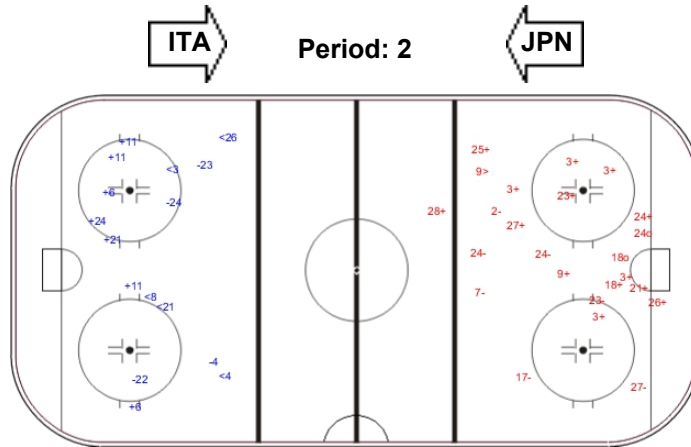

SHOT CHART

JPN - ITA

Shots by ITA

Goals (o): 1   SSG (+): 16
SSP (<): 11   SPG (-): 3

GK 1 of JPN

Shots by JPN

Goals (o): 0   SSG (+): 7
SSP (<): 5   SPG (-): 4

GK 30 of ITA

Shots by ITA

Goals (o): 0   SSG (+): 6
SSP (<): 7   SPG (-): 7

GK 1 of JPN

Shots by JPN

Goals (o): 1   SSG (+): 8
SSP (>): 3   SPG (-): 1

GK 30 of ITA

Shots by ITA

Goals (o): 2   SSG (+): 14
SSP (>): 1   SPG (-): 7

GK 1 of JPN

Shots by JPN

Goals (o): 0   SSG (+): 9
SSP (>): 2   SPG (-): 4

GK 30 of ITA

LEGEND

GK Goalkeeper   **SPG** Shots past goal   **SSG** Shots saved by goalkeeper   **SSP** Shots saved by player