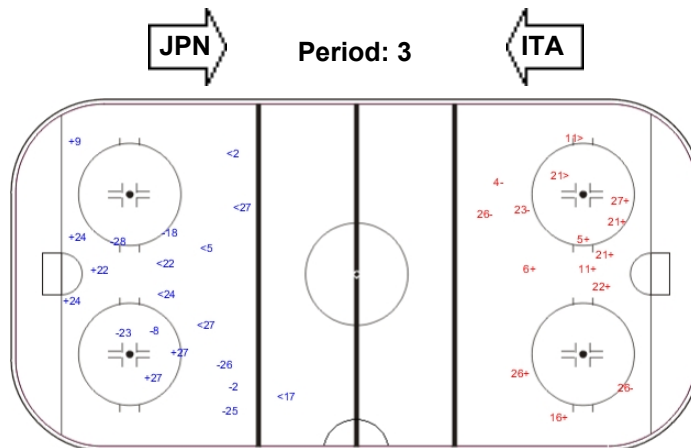

SHOT CHART

JPN - ITA

Shots by ITA

Goals (o): 1   SSG (+): 16
SSP (<): 11   SPG (-): 3

GK 1 of JPN

Shots by JPN

Goals (o): 0   SSG (+): 7
SSP (<): 5   SPG (-): 4

GK 30 of ITA

Shots by ITA

Goals (o): 0   SSG (+): 6
SSP (<): 7   SPG (-): 7

GK 1 of JPN

Shots by JPN

Goals (o): 1   SSG (+): 8
SSP (>): 3   SPG (-): 1

GK 30 of ITA

Shots by ITA

Goals (o): 2   SSG (+): 14
SSP (>): 1   SPG (-): 7

GK 1 of JPN

Shots by JPN

Goals (o): 0   SSG (+): 9
SSP (>): 2   SPG (-): 4

GK 30 of ITA

LEGEND

GK Goalkeeper   **SPG** Shots past goal   **SSG** Shots saved by goalkeeper   **SSP** Shots saved by player