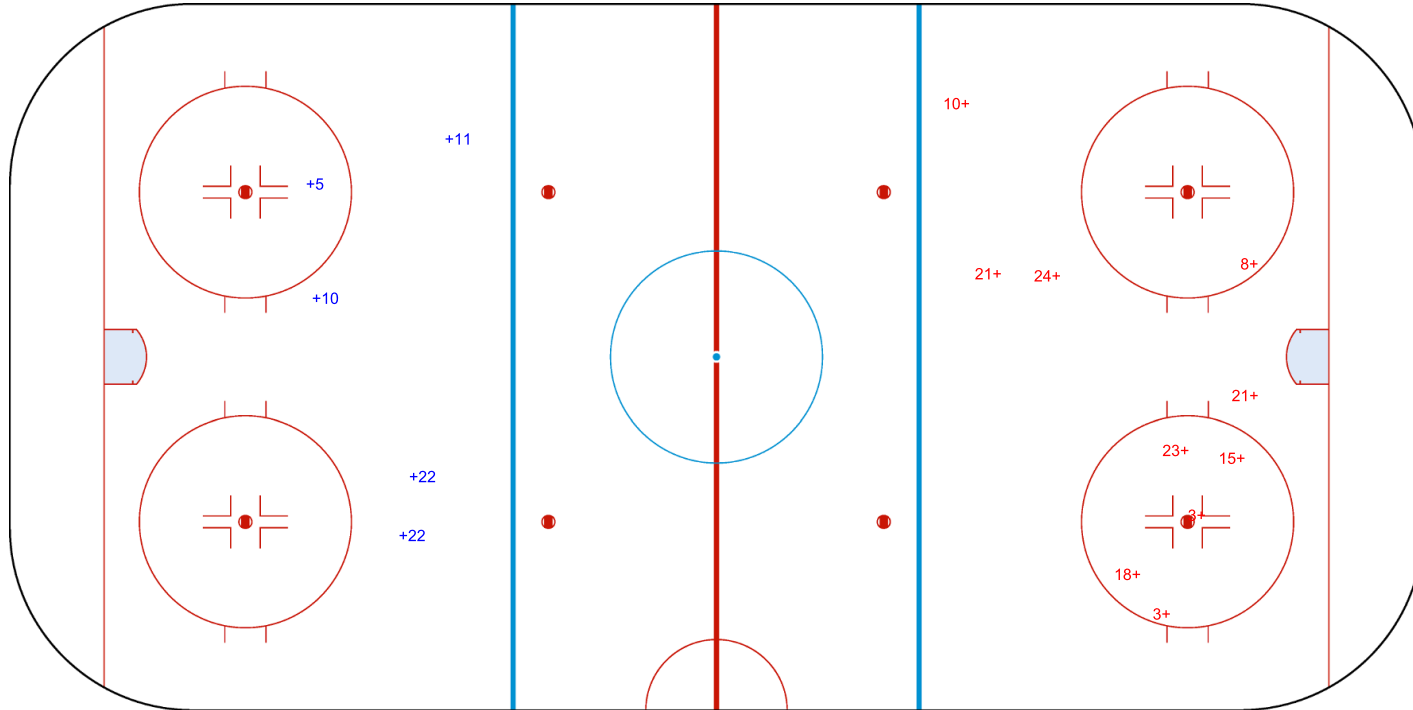

SHOT CHART
AUT - ITA

Shots by ITA
Goals (o): 0
SSP (<): 0
SSG (+): 5
SPG (-): 0

GK 20 of AUT

1st Period

Shots by AUT
Goals (o): 0
SSP (>): 0
SSG (+): 10
SPG (-): 0

GK 25 of ITA

Shots by AUT
Goals (o): 0 SSG (+): 6
SSP (<): 0 SPG (-): 0

GK 25 of ITA

ITA → 2nd Period ← AUT

Shots by ITA
Goals (o): 0 SSG (+): 8
SSP (>): 0 SPG (-): 0

GK 20 of AUT

Shots by ITA
Goals (o): 0 SSG (+): 11
SSP (<): 0 SPG (-): 0

GK 20 of AUT

AUT → 3rd Period ← ITA

Shots by AUT
Goals (o): 0 SSG (+): 5
SSP (>): 0 SPG (-): 0