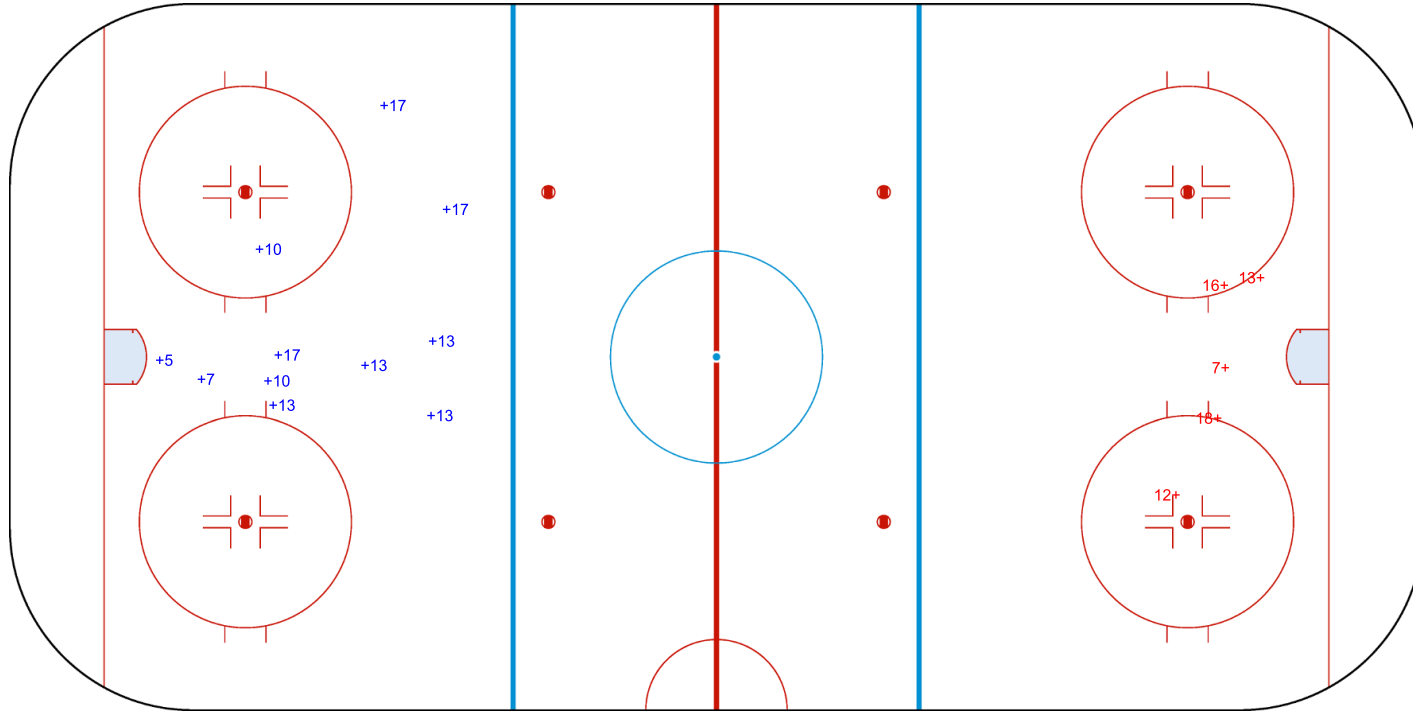

Shots by ITA
Goals (o): 0   SSG (+): 11
SSP (<): 0   SPG (-): 0

GK 20 of AUT

AUT → 3rd Period ← ITA

Shots by AUT
Goals (o): 0   SSG (+): 5
SSP (>): 0   SPG (-): 0

GK 25 of ITA