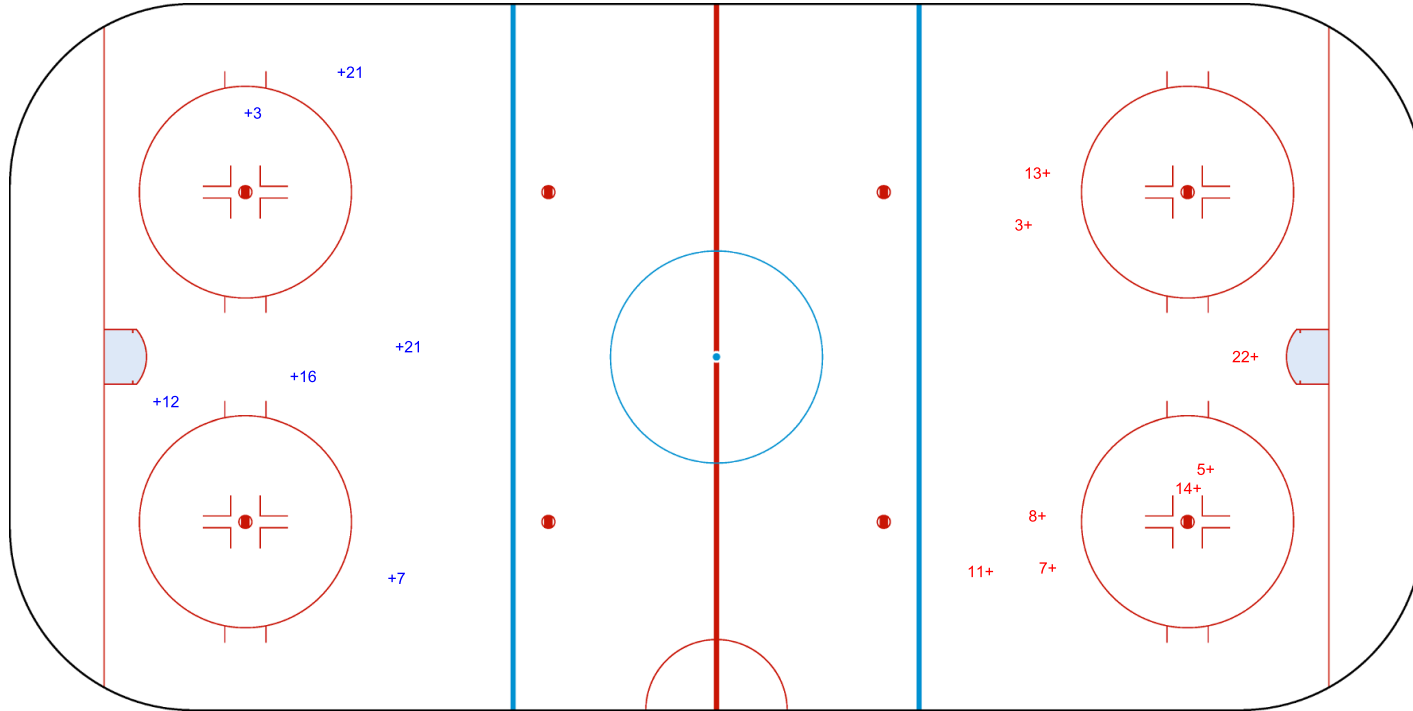

SHOT CHART
AUT - ITA

Shots by ITA
Goals (o): 0
SSP (<): 0
SSG (+): 5
SPG (-): 0

GK 20 of AUT

1st Period

Shots by AUT
Goals (o): 0
SSP (>): 0
SSG (+): 10
SPG (-): 0

GK 25 of ITA

Shots by AUT
Goals (o): 0 SSG (+): 6
SSP (<): 0 SPG (-): 0

GK 25 of ITA

ITA → 2nd Period ← AUT

Shots by ITA
Goals (o): 0 SSG (+): 8
SSP (>): 0 SPG (-): 0

GK 20 of AUT

Shots by ITA
Goals (o): 0 SSG (+): 11
SSP (<): 0 SPG (-): 0

GK 20 of AUT

AUT → 3rd Period ← ITA

Shots by AUT
Goals (o): 0 SSG (+): 5
SSP (>): 0 SPG (-): 0