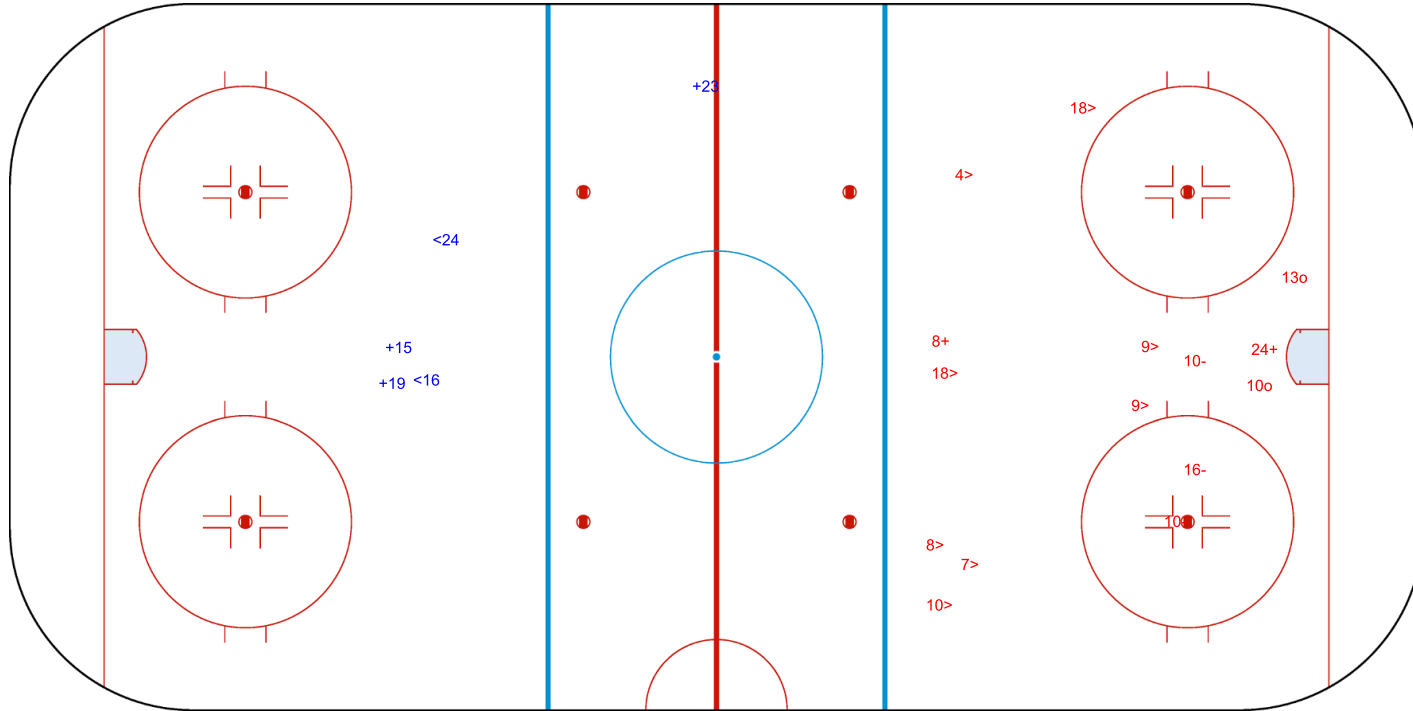

Shots by POL

Goals (o): 0   SSG (+): 3
SSP (<): 2   SPG (-): 0

GK 1 of SLO

SLO → 3rd Period ← POL

Shots by SLO

Goals (o): 2   SSG (+): 2
SSP (>): 8   SPG (-): 3

GK 25 of POL

Legend:		
GK	Goalkeeper	
SPG	Shots past goal	
SSG	Shots saved by goalkeeper	
SSP	Shots saved by player