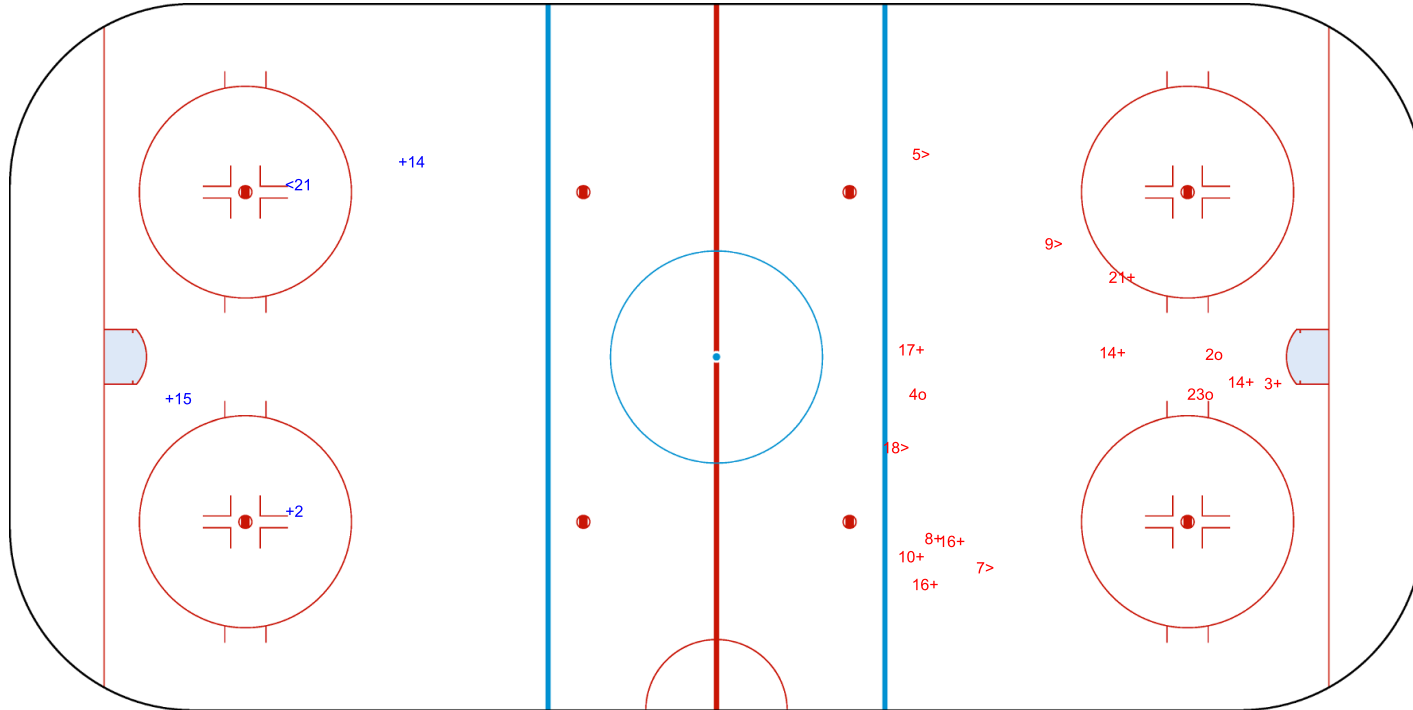

SHOT CHART
SLO - POL

Shots by POL
Goals (o): 0
SSG (+): 3
SSP (-): 1
SPG (-): 0

GK 1 of SLO

SLO → 1st Period ← POL

Shots by SLO
Goals (o): 3
SSP (>): 4
SSG (+): 9
SPG (-): 0

GK 25 of POL

Shots by SLO

Goals (o): 1 SSG (+): 6
SSP (<): 5 SPG (-): 1

GK 25 of POL

POL → 2nd Period ← SLO

Shots by POL

Goals (o): 1 SSG (+): 7
SSP (>): 4 SPG (-): 0

GK 1 of SLO

Shots by POL

Goals (o): 0 SSG (+): 3
SSP (<): 2 SPG (-): 0

GK 1 of SLO