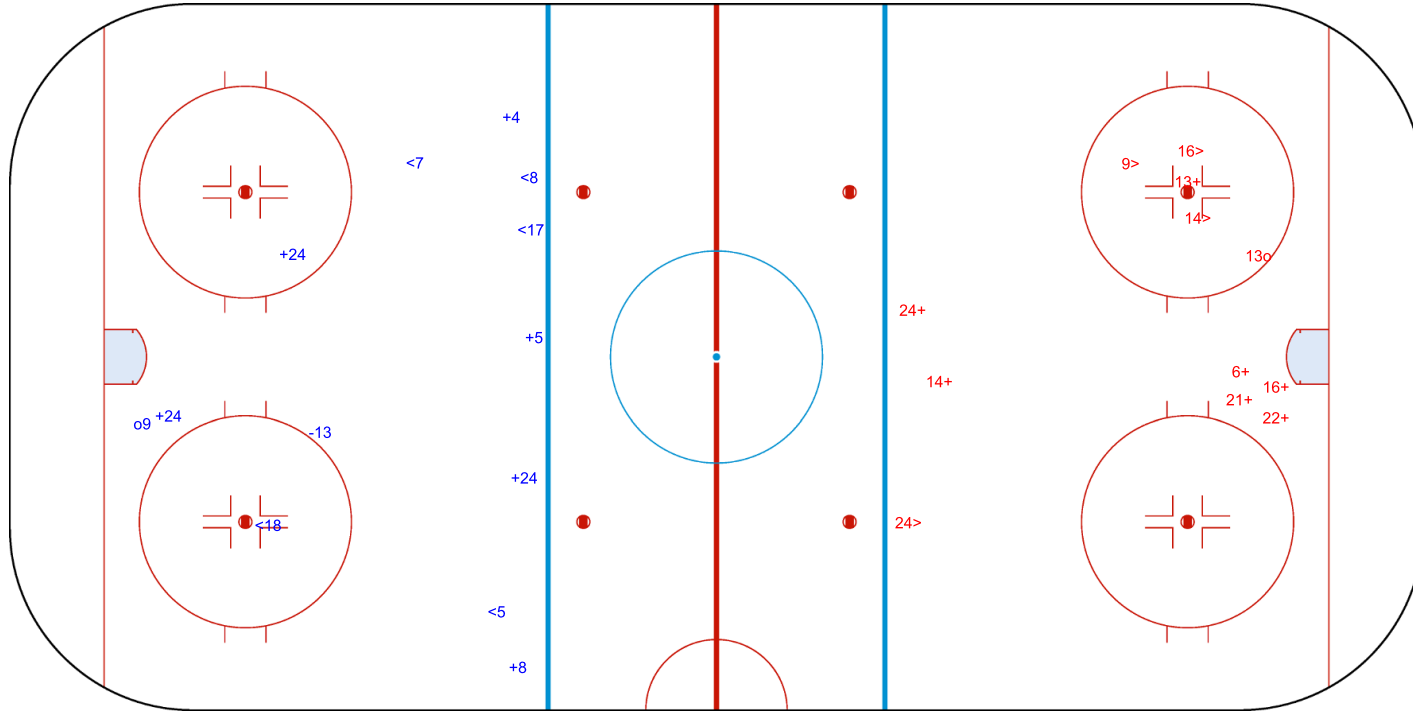

GK 25 of POL

POL → 2nd Period ← SLO

Shots by POL

Goals (o): 1 SSG (+): 7
SSP (>): 4 SPG (-): 0

GK 1 of SLO

Shots by POL

Goals (o): 0 SSG (+): 3
SSP (<): 2 SPG (-): 0

GK 1 of SLO