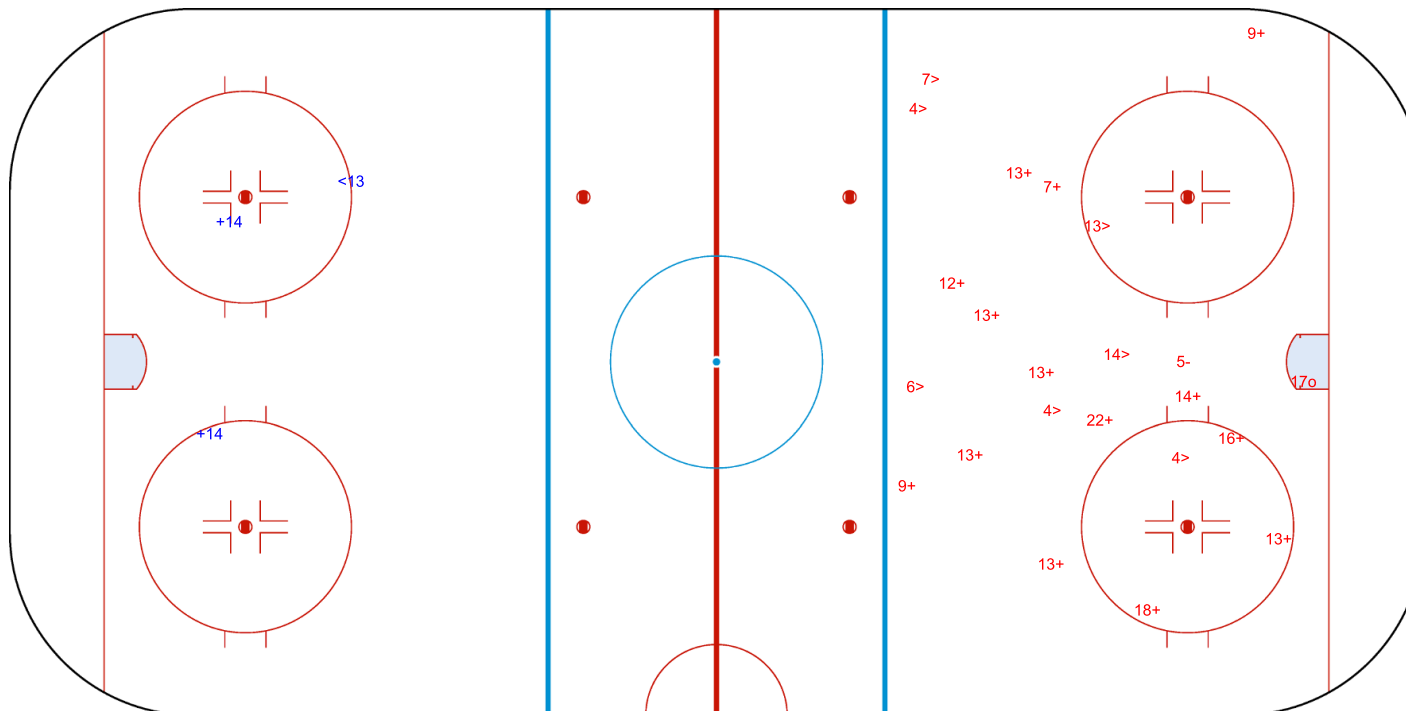

3rd Period

Shots by AUT

Goals (o): 1 SSG (+): 14

SSP (>): 7 SPG (-): 1

GK 25 of POL

Legend:	
GK	Goalkeeper
SPG	Shots past goal
SSG	Shots saved by goalkeeper
SSP	Shots saved by player