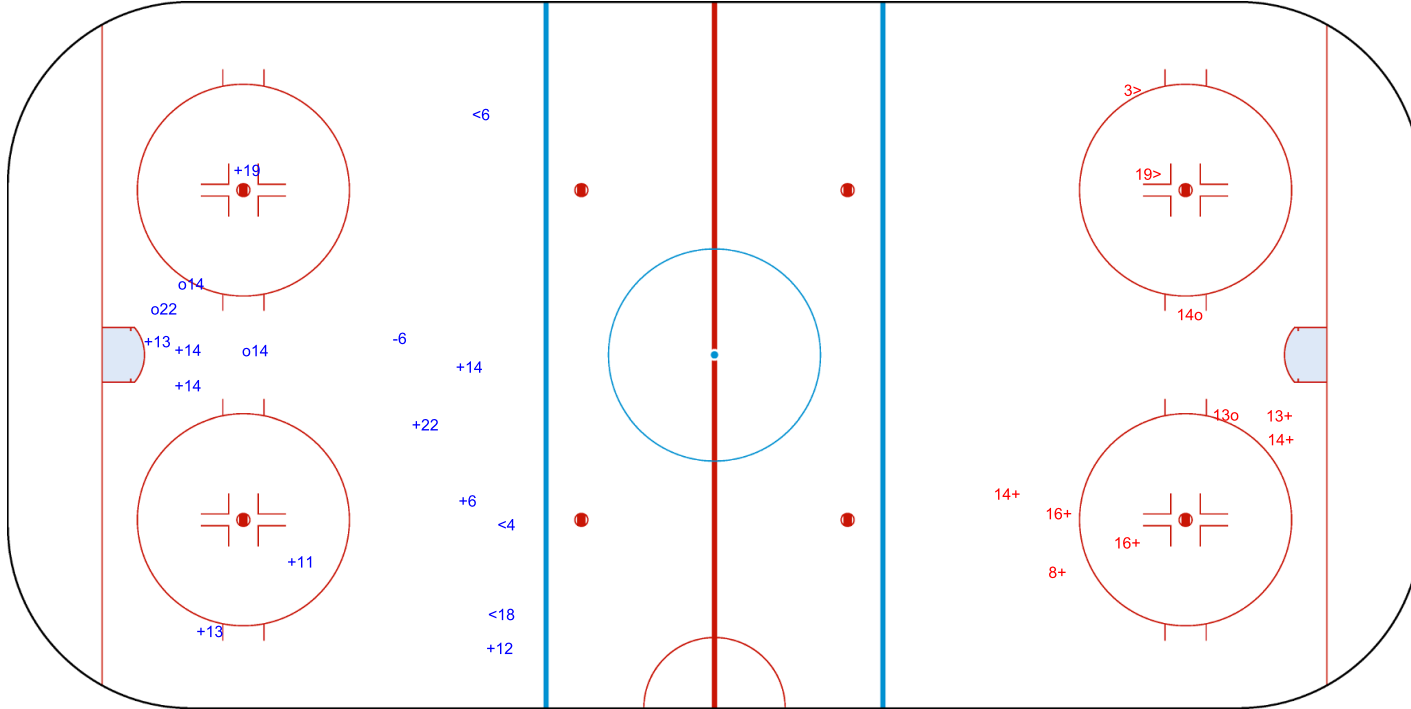

Shots by AUT
Goals (o): 3   SSG (+): 10
SSP (<): 3   SPG (-): 1

GK 25 of POL

POL → 2nd Period ← AUT

Shots by POL
Goals (o): 2   SSG (+): 6
SSP (>): 2   SPG (-): 0

GK 1 of AUT