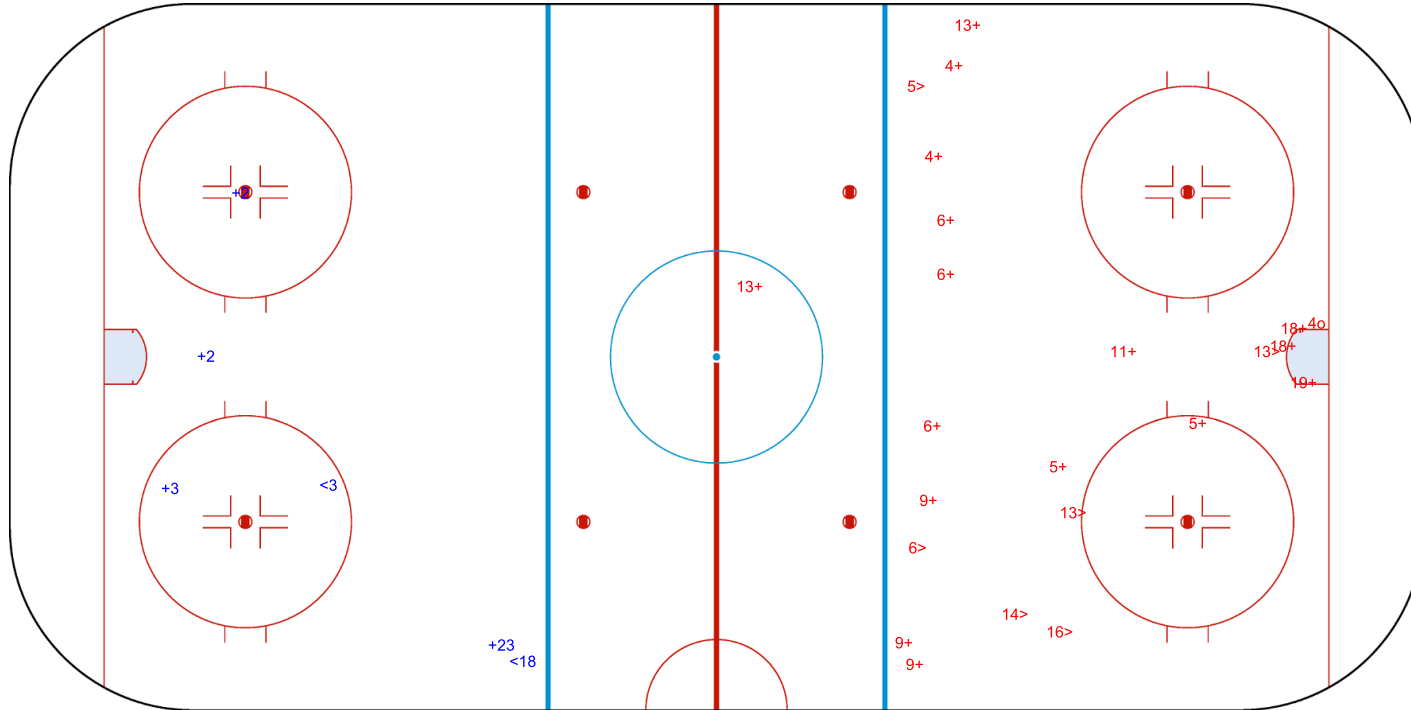

SHOT CHART
AUT - POL

Shots by POL
Goals (o): 0
SSP (<): 2
SSG (+): 4
SPG (-): 0

GK 1 of AUT

1st Period

Shots by AUT
Goals (o): 1
SSP (>): 6
SSG (+): 16
SPG (-): 0

GK 25 of POL

Shots by AUT
Goals (o): 3 SSG (+): 10
SSP (<): 3 SPG (-): 1